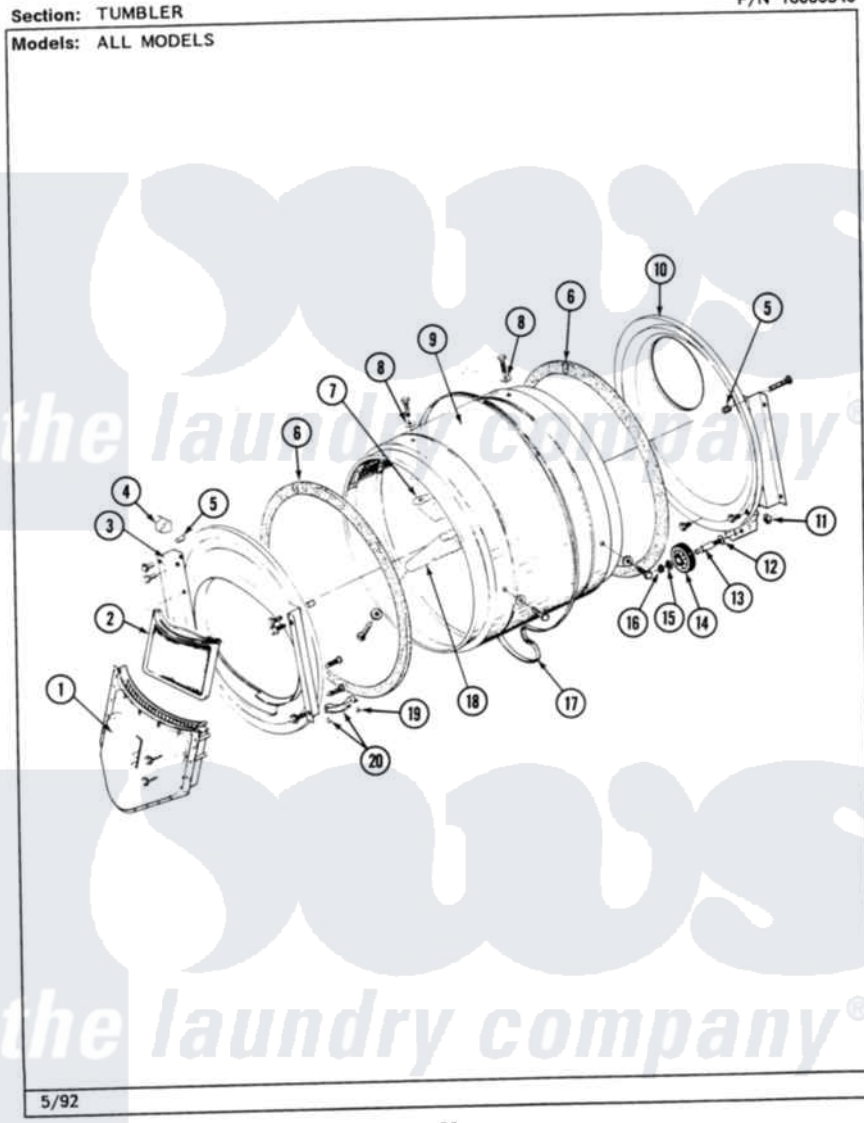

Maytag MDG26CTAAL 07 - TUMBLER

P/N 16000340

26

Maytag [Commercial Maytag MDG26CTAAL Dryer Parts](#) Parts Diagram 07 - TUMBLER
Click on the part number to view part

Item	Original Part Number	Replaced By	Status	Part Description
001	Y307112	33001016		Outlet Duct Assembly
"	Y314110	33002917		Screw, No.10-16
002	307108	33002970		Lint Filte
003	307109	33001179		Front, Tumbler
"	Y313561			Screw---NA
"	NLA		Not Available	SCREW
"	Y310632	1163839		Screw
004	Y310376			Clip, Door Switch Harness
005	NLA		Not Available	COVER, THREAD
006	314820			Seal, Tumbler
007	314803	33001012		Baffle
"	Y310759			Screw, Tumbler Baffles
008	314158			Washer, Baffle To Tumbler
009	306663		Not Available	TUMBLER W/BAFFLES
"	314802		Not Available	TUMBLER W/OUT BAFFLES
010	211294	90767		Screw, 8A X 3/8 HeX Washer Head Tapping

"	Y307114	33001178	Back, Tumbler
"	Y308544	33001178	Back, Tumbler
011	312538	33001443	Nut, Hex
012	Y313347	312535	Washer, Vault Mounting Brk.
013	Y312948	6-3129480	Shaft- Tumbler
014	Y303373	12001541	Drum Roller/Washer Assembly--W
015	312535		Washer, Vault Mounting Brk.
016	410233	9703438	Ring-Retrn
017	Y312959		Poly "V" Belt For Tumbler
018	314804	33001004	Baffle, Tall
"	Y310759		Screw, Tumbler Baffles
019	210720		Rivet, Bearing To Tumbler Fmt
020	306508		Tumbler Bearing Kit ---W