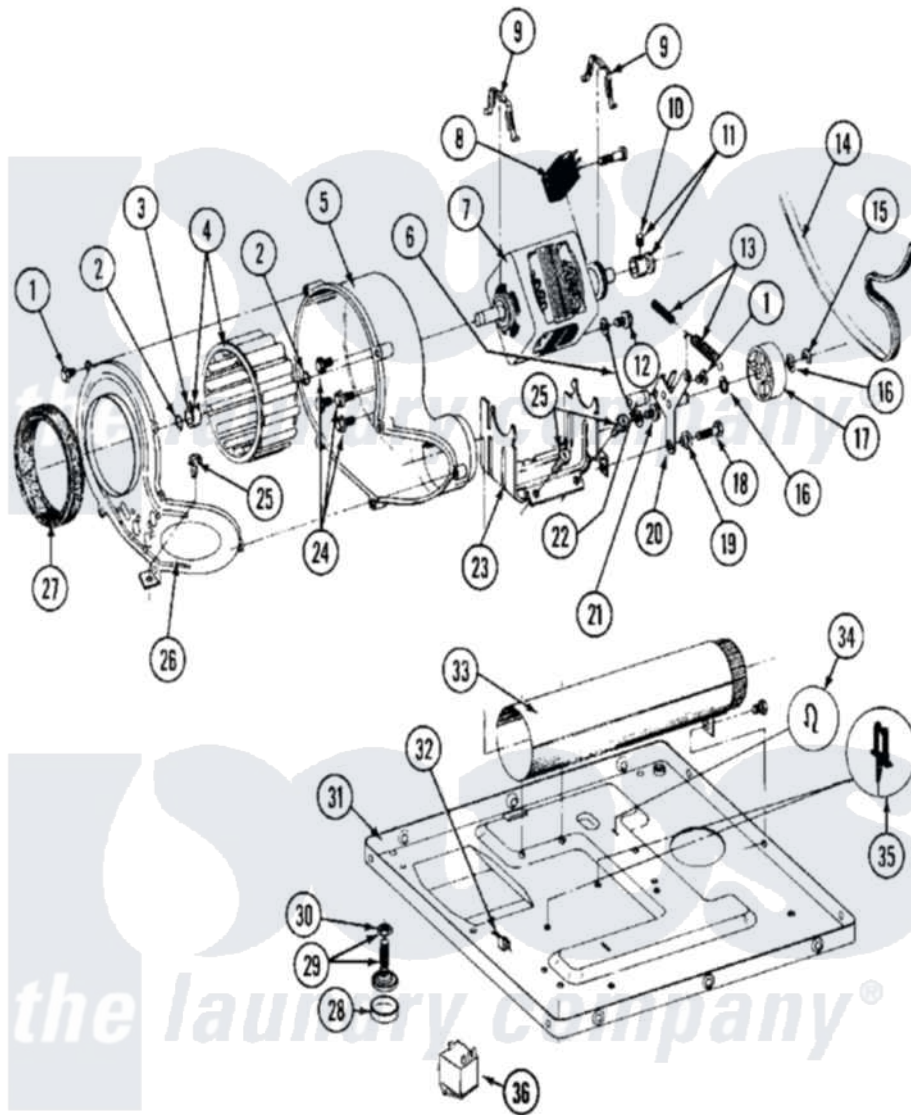

Maytag MDG26CTAAL 09 - MOTOR DRIVE, BLOWER & BASE FRAME

Maytag Commercial Maytag MDG26CTAAL Dryer Parts Parts Diagram 09 - MOTOR DRIVE, BLOWER & BASE FRAME
 Click on the part number to view part

Item	Original Part Number	Replaced By	Status	Part Description
001	Y312961	W10116751		Screw
002	410233	9703438		Ring-Retrn
003	312967			Clamp, Blower Housing
004	Y303836			Blower Wheel Assembly And Clamp
005	Y312893			Housing, Blower
006	901220			Ground Wire
007	Y303358	W10410999		Motor-Drive
008	306207		Not Available	(PROD. No.303358-8 & No.303358-9)
"	NLA		Not Available	SWITCH, MOTOR START-PROD.
"	Y303877		Not Available	SWITCH, MOTOR EXTERNAL START No.303358-2, No.303358-4, 303358-7
"	Y303879			Switch, Motor External Start
009	Y015825			Clip, Motor To Motor Support
010	Y053241			Set Screw, Motor Pulley

011	Y305185	6-3051850		Pulley- MO
012	910343	488234		Screw 8-32 X 1/4
013	Y303945			IDLER SPRING ASSY. W/PLUG
014	Y312959			Poly "V" Belt For Tumbler
015	312958	354987		Ring, Retaining
016	Y312527			Washer, Idler Shaft
017	Y303705	6-3037050		Pulley- ID
018	Y014874			Screw, Idler Arm And Sleeve
019	Y312894	315772		Sleeve, Idler Arm
020	Y303363	6-3033630		Idler Arm
021	211294	90767		Screw, 8A X 3/8 HeX Washer Head Tapping
022	Y313582	W10116756		Spacer
023	NLA		Not Available	SUPPORT, MOTOR
024	Y310632	1163839		Screw
025	Y313561			Screw---NA
026	314778		Not Available	COVER, BLOWER HOUSING
027	Y312901			Seal, Housing Cover
028	210684			Foot, Adjustable Leg
029	Y302699	22003428		Leg, Adjustable
030	210385			Lock Nut For Adjustable Leg
031	Y303361		Not Available	BASE ASSY. (UPPER & LOWER)
032	Y310376			Clip, Door Switch Harness
033	Y303442			EXHAUST DUCT ASSEMBLY
034	410490			Spring, Retainer Wire Harness
035	Y313262	W10116752		Retainer-
036	306199			Relay, Heater