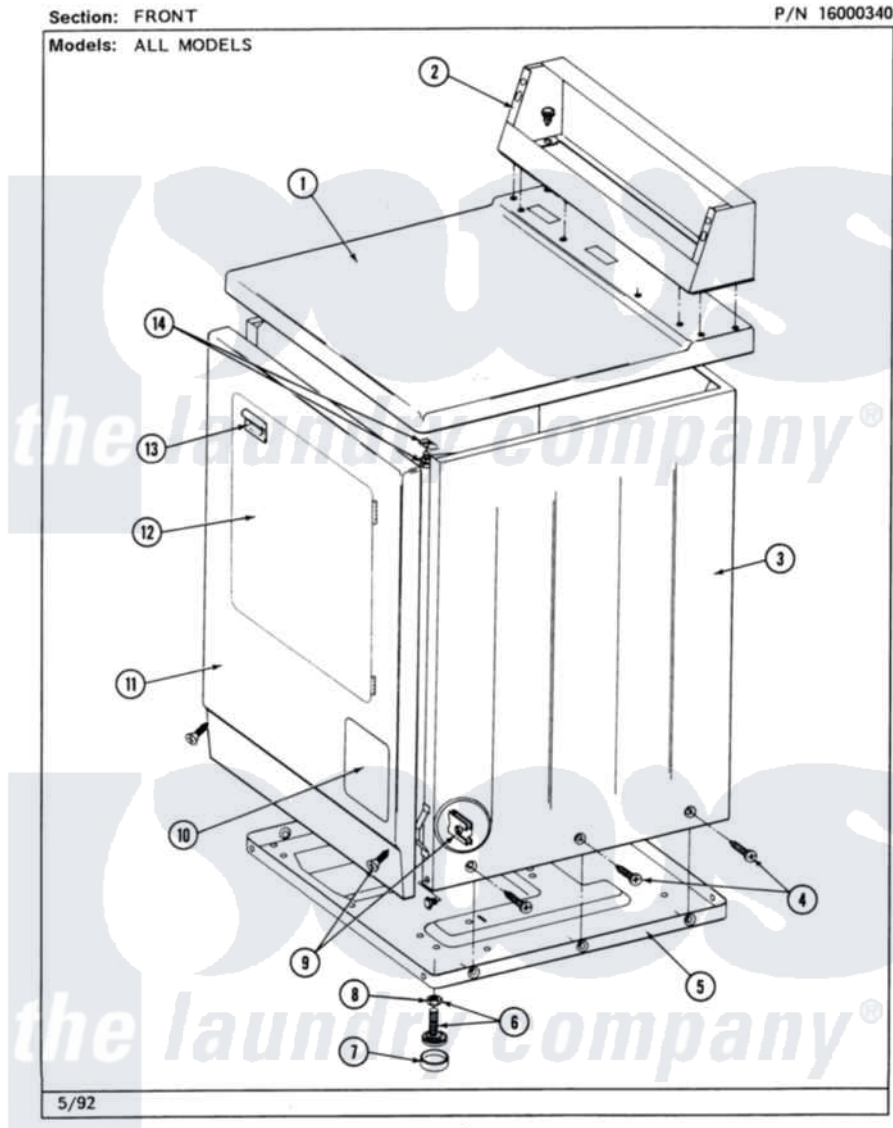

Maytag MDG26CTAAW 01 - FRONT

Maytag [Commercial Maytag MDG26CTAAW Dryer Parts](#) Parts Diagram 01 - FRONT
Click on the part number to view part

Item	Original Part Number	Replaced By	Status	Part Description
001	307104			Top Cover Assembly
"	NLA		Not Available	(ALM)
002	212276	W10116760		Screw
"	NLA		Not Available	CONTROL COVER (WHT)
003	NLA		Not Available	CABINET (WHT)
"	Y310632	1163839		Screw
004	213007			Xfor Cabinet See Cabinet, Back
005	Y303361		Not Available	BASE ASSY. (UPPER & LOWER)
006	Y305086			Adjustable Leg And Nut
007	Y314137			Foot, Rubber
008	Y052740	62739		Nut, Lock
009	204439			Screw And Fstner Assembly
010	NLA		Not Available	ACCESS DOOR (WHT)
011	307998L			Front Panel----NA
"	NLA		Not Available	FRONT PANEL ASSY. (WHT)

012	308061	Not Available	DOOR ASSY. COMPLETE (WHT)
"	NLA	Not Available	(ALM)
013	314946		Handle White
"	314972		Handle Door ALM
"	NLA	Not Available	(H. WHEAT)
014	204445		Screw And Fastener Assembly