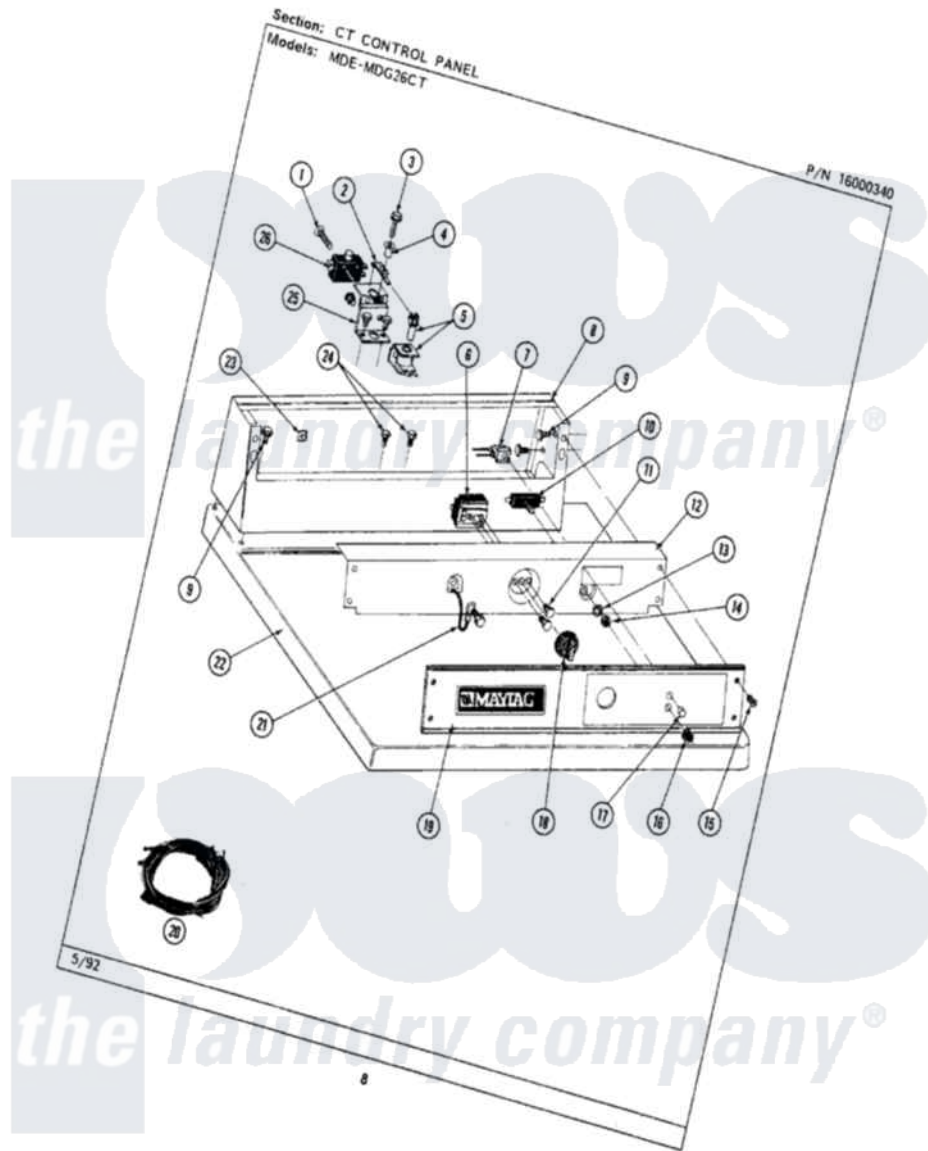

Maytag MDG26CTAAW 03 - CT CONTROL PANEL

Maytag [Commercial Maytag MDG26CTAAW Dryer Parts](#) Parts Diagram 03 - CT CONTROL PANEL
 Click on the part number to view part

Item	Original Part Number	Replaced By	Status	Part Description
001	212950	M0227520		Screw-Tc No.6-32 X 13/16", Preform SwiTch
002	NLA		Not Available	SPRING LEVER, RELAY
003	212949	22001866		Screw, Relay
004	NLA		Not Available	SPACER, ADVANCE RELAY
005	212951			Screw, No.6-32 X 1/4 Inch
"	305393			Solenoid For Relay Assembly
006	307237	W10327105		Switch, Cycle Selection
007	NLA		Not Available	PILOT LIGHT
008	NLA		Not Available	CONTROL COVER (WHT)
009	212276	W10116760		Screw
010	306941	W10149462		Switch, Push-To-Start
011	Y313588	488234		Screw 8-32 X 1/4
012	314912		Not Available	BRACKET, CONTROL PANEL (WHT)
"	NLA		Not Available	(ALM)
013	312751			Lockwasher, Start Switch

014	Y312706	422617	Nut
015	212277		Screw, No.8 X 1/2 Inch
016	Y312702		Knurled Nut, Start Switch
017	215564		Lens, Indicator Light
018	306938		Knob, Selector Switch
019	NLA	Not Available	CONTROL PANEL
020	NLA	Not Available	WIRE HARNESS
021	205810		Wire, Ground
"	211252		Screw, Ground Wire
022	307105	Not Available	COVER, TOP ASSY. (WHT)
"	NLA	Not Available	(ALM)
023	215003		Fastener, Panel And Bracket
024	211294	90767	Screw, 8A X 3/8 HeX Washer Head Tapping
"	Y314322	211251	Screw, Transformer
025	211294	90767	Screw, 8A X 3/8 HeX Washer Head Tapping
"	NLA	Not Available	RELAY BRACKET
026	Y303787	Not Available	SWITCH FOR RELAY