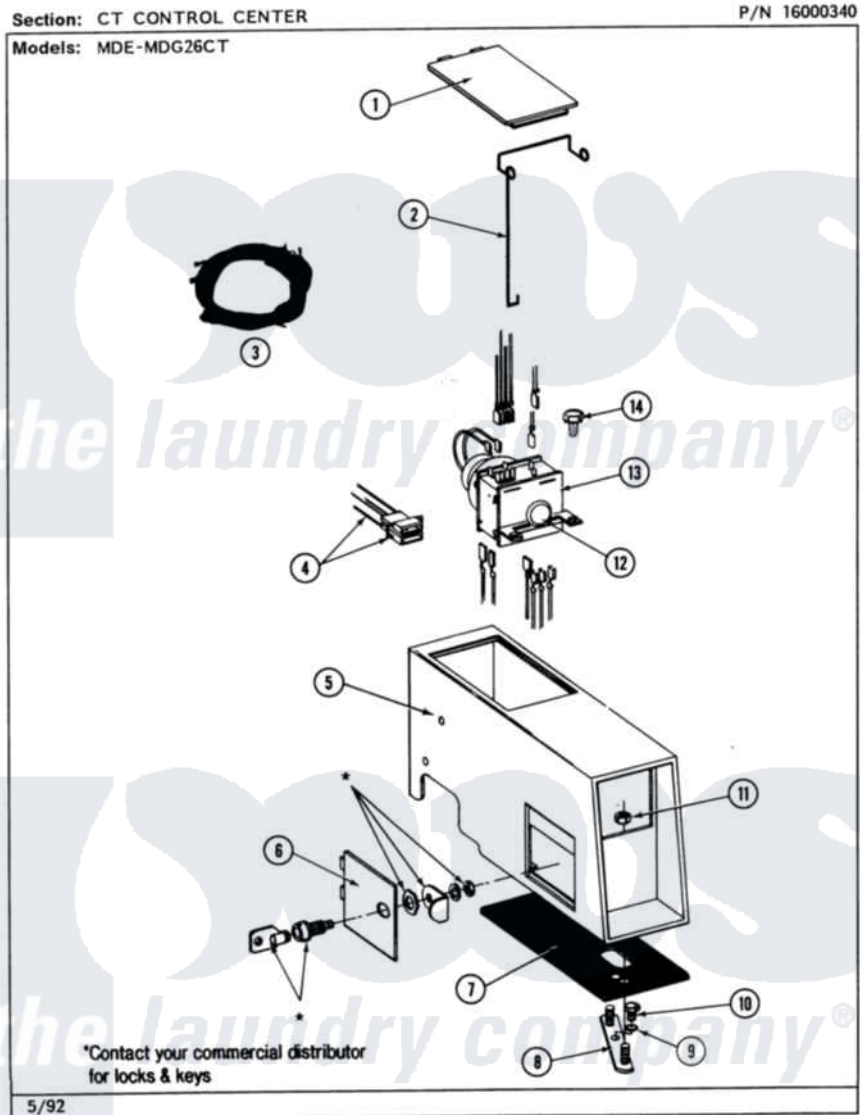

Maytag MDG26CTAAW 04 - CT CONTROL CENTER

Maytag [Commercial Maytag MDG26CTAAW Dryer Parts](#) Parts Diagram 04 - CT CONTROL CENTER
Click on the part number to view part

Item	Original Part Number	Replaced By	Status	Part Description
001	NLA		Not Available	ACCESS DOOR (WHT)
002	214878			Latch For Access Door
003	NLA		Not Available	WIRE HARNESS
004	NLA		Not Available	HARNESS, TICKET CONTROL
005	NLA		Not Available	OUTER CASE (WHT)
006	NLA		Not Available	ACCESS DOOR (WHT)
007	214660			Gasket, Control Center
008	NLA		Not Available	MTG. STRAP---NA
009	910309			Washer, Mounting Strap
010	211294	90767		Screw, 8A X 3/8 HeX Washer Head Tapping
011	Y052740	62739		Nut, Lock
012	213089			Knob For Timer
"	Y312300			Groov-Pin
013	305867		Not Available	(45 MINS. FOR 303799 & 307142)

"	305868	Not Available	No.303799 & 307141 (37 1/2 MINS)
"	NLA	Not Available	TIMER MOTOR
"	Y303801	Not Available	TIMER WITH KNOB AND PIN
014	212276	W10116760	Screw