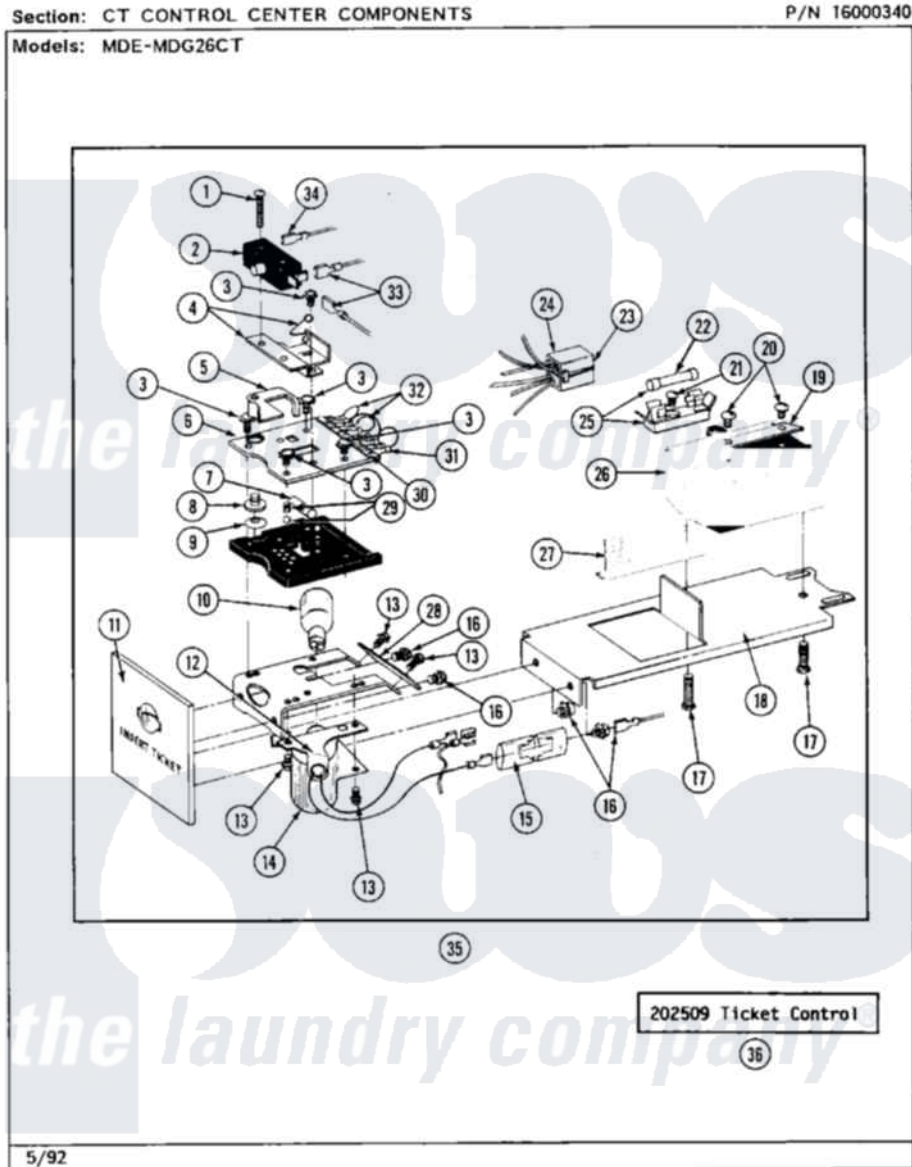

Maytag MDG26CTAAW 05 - CT CONTROL CENTER COMPONENTS

22

Maytag [Commercial Maytag MDG26CTAAW Dryer Parts](#) Parts Diagram 05 - CT CONTROL CENTER COMPONENTS
 Click on the part number to view part

Item	Original Part Number	Replaced By	Status	Part Description
001	NLA		Not Available	SCREW
002	204882		Not Available	SWITCH FOR TICKET CONTROL
003	NLA		Not Available	SEMS SCREW (No.4-40 X 1/2 INC)
004	204881			Cam Plate Assembly
005	214218			Lever, Switch
006	212452			Board, Circuit
007	214275			Roller For Cam
008	214220			Adjustment Thumb Wheel
009	NLA		Not Available	SPRING WASHER
010	202479	A3167501		Lamp Oven, Int.
011	NLA		Not Available	FRONT PLATE, TICKET CONTROL
012	NLA		Not Available	LAMP SOCKET W/BACKET
013	NLA		Not Available	SCREW, SHIELD TO CONTROL
014	212533			SHIELD FOR HEAT LAMP

015	Y201110		Not Available	CONNECTOR, WIRE (INDIC. LIGHT)
016	212519	488234		Screw 8-32 X 1/4
017	211294	90767		Screw, 8A X 3/8 HeX Washer Head Tapping
018	NLA		Not Available	BRACKET, TICKET ASSEMBLY
019	311612		Not Available	COVER, CIRCUIT BOARD TERMINALS
020	311613	Y311711		Screw, Fuse Block
021	NLA		Not Available	SCREW (No.6 X 1/4 INCH)
022	202713	22001555		Fuse
023	213074			Pin Receptacle For Plug
"	NLA		Not Available	PIN, PLUG
024	NLA		Not Available	HARNESS, TICKET CONTROL
025	NLA		Not Available	FUSE BLOCK W/FUSE
026	202477	22003292		Control As
027	NLA		Not Available	SHIELD
028	NLA		Not Available	TICKET DEFLECTOR
029	203140			Contact Ball Kit
030	NLA		Not Available	OVERLAY, CIRCUIT BOARD
031	Y311550		Not Available	SPADE (MINIATURE)
032	NLA		Not Available	JUMPER WIRE (BLACK)
033	NLA		Not Available	SPADE CONNECTOR
034	211737	248562		Terminal
035	NLA		Not Available	TICKET RECEIVER ASSEMBLY
036	202509			Ticket Control Assembly