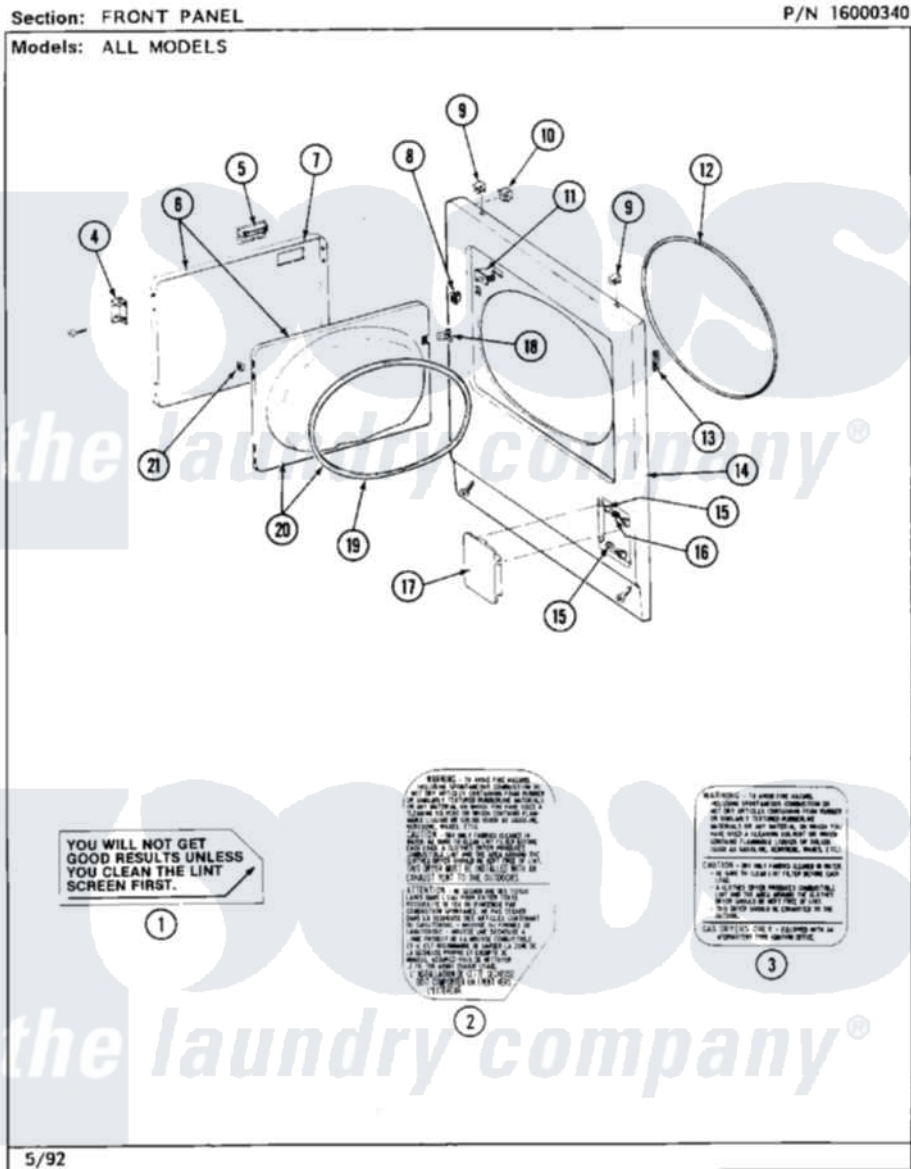

Maytag MDG26CTAAW 06 - FRONT PANEL

24

Maytag [Commercial Maytag MDG26CTAAW Dryer Parts](#) Parts Diagram 06 - FRONT PANEL
Click on the part number to view part

Item	Original Part Number	Replaced By	Status	Part Description
001	Y313340			LABEL, LINT SCREEN INSTRUCTION
002	314941		Not Available	LABEL, INSTRUCTION
003	314942			INSTRUCTION LABEL
"	NLA		Not Available	INSTRUCTION LABEL
004	307099	33001230		Hinge, Door
"	Y314062			Screw, Door Hinge And Panel
005	312960	489355		Screw, 8 X 1/2
"	314946			Handle White
"	314972			Handle Door ALM
"	NLA		Not Available	(H. WHEAT)
006	NLA		Not Available	(ALM)
"	Y307111		Not Available	DOOR ASSY. COMPLETE (WHT)
007	314966			Panel, Outer
"	NLA		Not Available	(ALM)
008	306436			Door Latch Kit--W

009	212982	22001650	Fastener, Spring
010	Y310376		Clip, Door Switch Harness
011	Y305754	W10169313	Switch-Dor
012	314937		Seal, Front Panel
013	Y313907		Fastener, Twin
014	204439		Screw And Fstner Assembly
"	307998L		Front Panel----NA
"	NLA	Not Available	FRONT PANEL ASSY. (WHT)
015	212949	22001866	Screw, Relay
"	NLA	Not Available	BUSHING, ACCESS STUD
016	312369		Sleeve, Access Panel Stud Part Not Used
017	NLA	Not Available	ACCESS DOOR (WHT)
018	314936	33001305	Strike, Door
"	314944	33001305	Strike, Door
019	314935	33001192	Seal, Door
020	307098	Not Available	DOOR, INNER (W/SEAL)
021	Y313910		Clip, Door Liner To Outer Panel