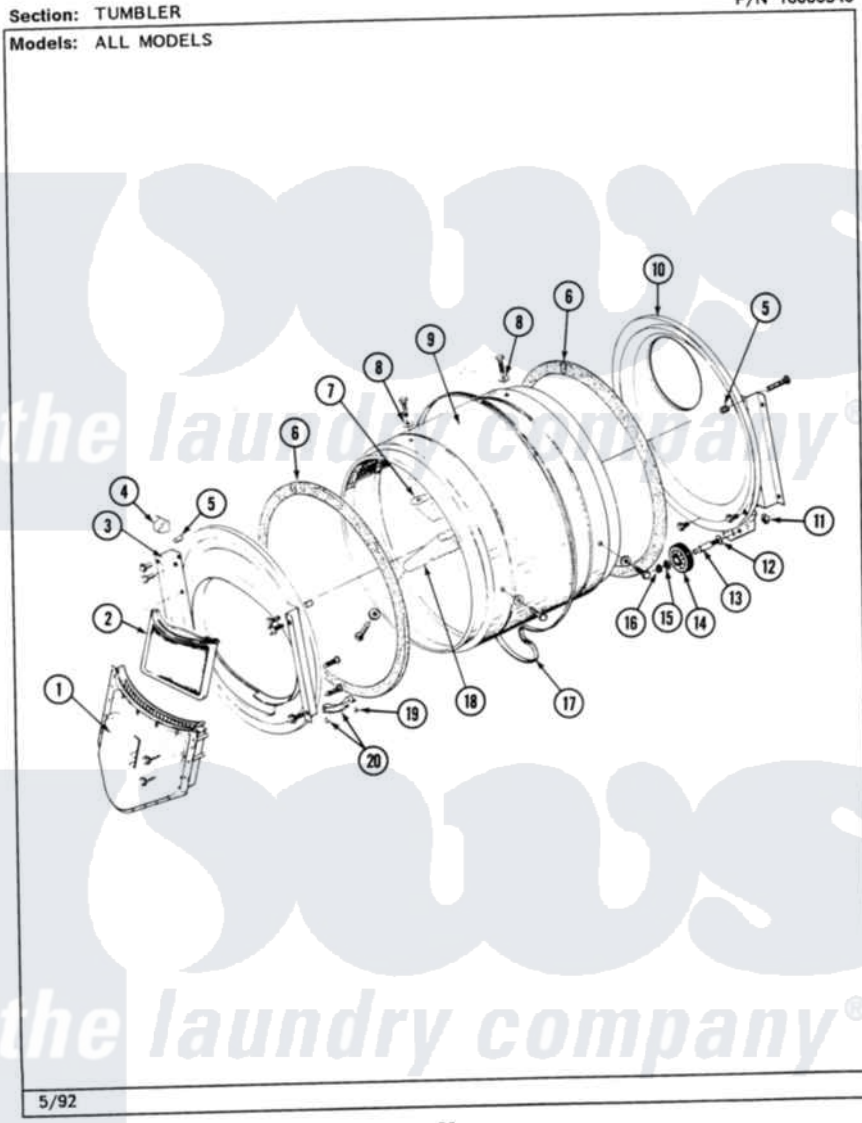

Maytag MDG26CTAAW 07 - TUMBLER

P/N 16000340

26

Maytag [Commercial Maytag MDG26CTAAW Dryer Parts](#) Parts Diagram 07 - TUMBLER
Click on the part number to view part

Item	Original Part Number	Replaced By	Status	Part Description
001	Y307112	33001016		Outlet Duct Assembly
"	Y314110	33002917		Screw, No.10-16
002	307108	33002970		Lint Filte
003	307109	33001179		Front, Tumbler
"	Y313561			Screw---NA
"	NLA		Not Available	SCREW
"	Y310632	1163839		Screw
004	Y310376			Clip, Door Switch Harness
005	NLA		Not Available	COVER, THREAD
006	314820			Seal, Tumbler
007	314803	33001012		Baffle
"	Y310759			Screw, Tumbler Baffles
008	314158			Washer, Baffle To Tumbler
009	306663		Not Available	TUMBLER W/BAFFLES
"	314802		Not Available	TUMBLER W/OUT BAFFLES
010	211294	90767		Screw, 8A X 3/8 HeX Washer Head Tapping

"	Y307114	33001178	Back, Tumbler
"	Y308544	33001178	Back, Tumbler
011	312538	33001443	Nut, Hex
012	Y313347	312535	Washer, Vault Mounting Brk.
013	Y312948	6-3129480	Shaft- Tumbler
014	Y303373	12001541	Drum Roller/Washer Assembly--W
015	312535		Washer, Vault Mounting Brk.
016	410233	9703438	Ring-Retrn
017	Y312959		Poly "V" Belt For Tumbler
018	314804	33001004	Baffle, Tall
"	Y310759		Screw, Tumbler Baffles
019	210720		Rivet, Bearing To Tumbler Fmt
020	306508		Tumbler Bearing Kit ---W