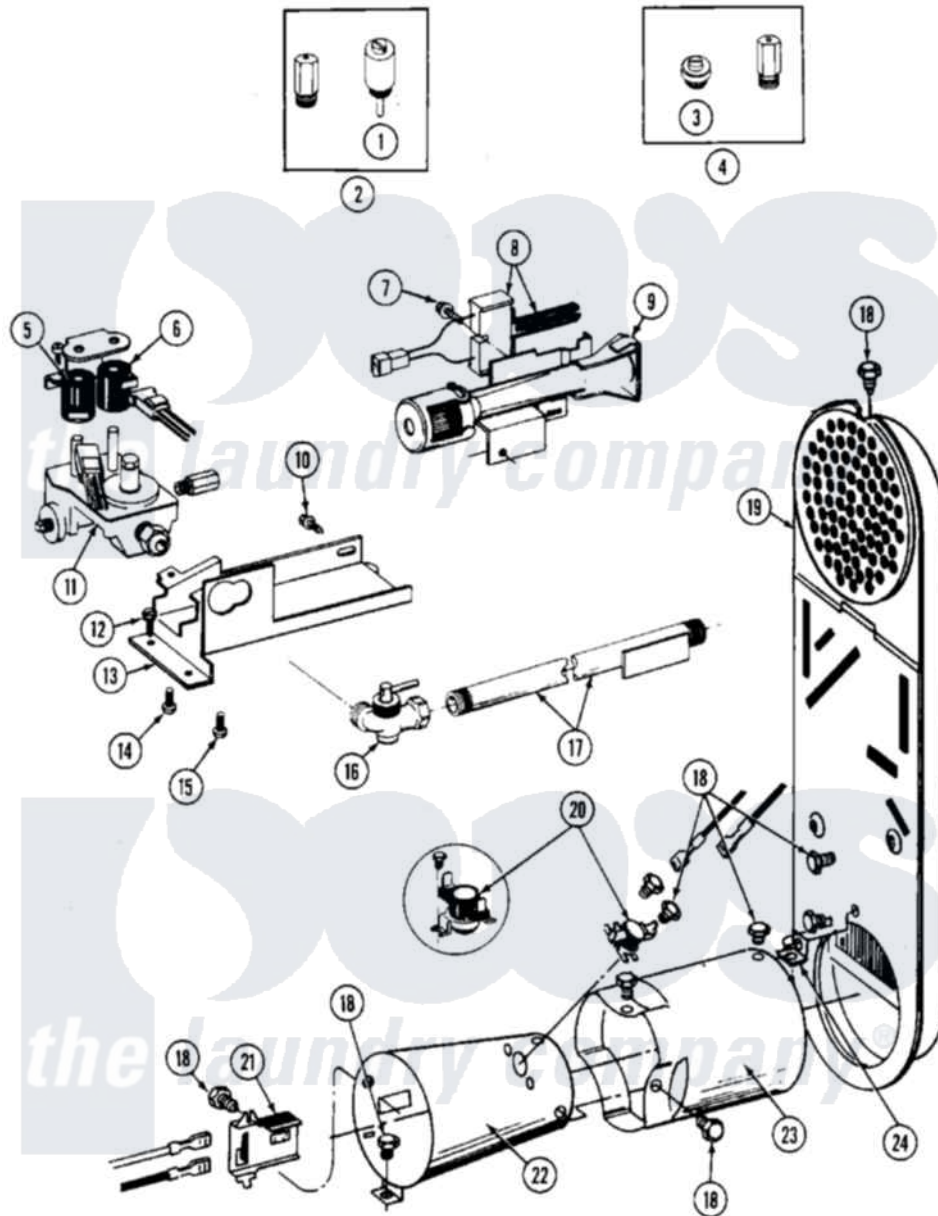

# Maytag MDG26CTAAW 08 - GAS VALVE

Maytag [Commercial Maytag MDG26CTAAW Dryer Parts](#) Parts Diagram 08 - GAS VALVE  
 Click on the part number to view part

Item	Original Part Number	Replaced By	Status	Part Description
001	306184		Not Available	PLUG, BLOCKING (LPG REGULATOR)
002	Y308378	<a href="#">W10402145</a>		LP Gas Con
003	314602	<a href="#">694424</a>		Leak, Limiter
004	Y308377		Not Available	CONVERSION KIT (LP TO NATURAL)
005	<a href="#">306106</a>			Coil, Holding And Booster--W
006	306105	<a href="#">694540</a>		Coil, 60 Hz
007	<a href="#">304971</a>			Screw Note: Screw, Igniter
008	304970	<a href="#">4391996</a>		Ignitor
009	304974	<a href="#">33002793</a>		Burner Assembly
010	Y310632	<a href="#">1163839</a>		Screw
011	<a href="#">308345</a>			Valve, Gas
012	<a href="#">Y313561</a>			Screw---NA
013	<a href="#">314566</a>			Gas Control Bracket
014	314082	<a href="#">90767</a>		Screw, 8A X 3/8 HeX Washer Head Tapping

015	<a href="#">Y313559</a>		Screw
016	<a href="#">Y303349</a>		Angle Shut-Off, Gas Valve
017	Y303383	<a href="#">33001735</a>	Pipe And Bracket Assembly Series 18 Not Needed Use Vavle
018	<a href="#">211294</a>	<a href="#">90767</a>	Screw, 8A X 3/8 HeX Washer Head Tapping
019	<a href="#">307119</a>		Duct, Inlet Assembly
"	Y308504	Not Available	INLET DUCT ASSEMBLY
020	<a href="#">305169</a>		Thermostat, Hi-Limit Gas
021	Y303377	<a href="#">338906</a>	Radiant, Sensor
022	<a href="#">Y303368</a>		Cone, Combustion
"	<a href="#">Y308548</a>		Combustion Cone Assembly
023	<a href="#">Y303841</a>		Cone, Extension
024	<a href="#">Y312890</a>		Retainer, Heater Chamber