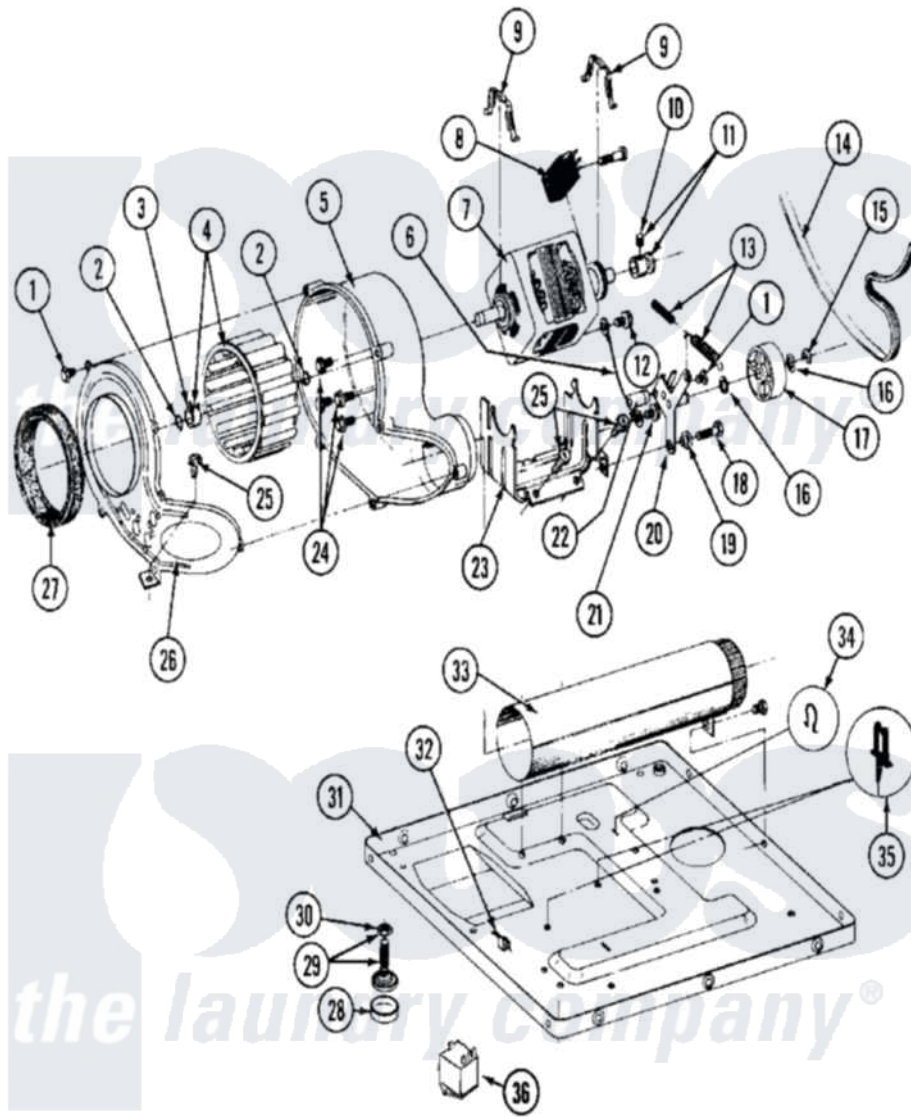

Maytag MDG26CTAAW 09 - MOTOR DRIVE, BLOWER & BASE FRAME

Maytag [Commercial Maytag MDG26CTAAW Dryer Parts](#) Parts Diagram 09 - MOTOR DRIVE, BLOWER & BASE FRAME

Click on the part number to view part

Item	Original Part Number	Replaced By	Status	Part Description
001	Y312961	W10116751		Screw
002	410233	9703438		Ring-Retrn
003	312967			Clamp, Blower Housing
004	Y303836			Blower Wheel Assembly And Clamp
005	Y312893			Housing, Blower
006	901220			Ground Wire
007	Y303358	W10410999		Motor-Drive
008	306207		Not Available	(PROD. No.303358-8 & No.303358-9)
"	NLA		Not Available	SWITCH, MOTOR START-PROD.
"	Y303877		Not Available	SWITCH, MOTOR EXTERNAL START No.303358-2, No.303358-4, 303358-7
"	Y303879			Switch, Motor External Start
009	Y015825			Clip, Motor To Motor Support
010	Y053241			Set Screw, Motor Pulley

011	Y305185	6-3051850	Pulley- MO
012	910343	488234	Screw 8-32 X 1/4
013	Y303945		IDLER SPRING ASSY. W/PLUG
014	Y312959		Poly "V" Belt For Tumbler
015	312958	354987	Ring, Retaining
016	Y312527		Washer, Idler Shaft
017	Y303705	6-3037050	Pulley- ID
018	Y014874		Screw, Idler Arm And Sleeve
019	Y312894	315772	Sleeve, Idler Arm
020	Y303363	6-3033630	Idler Arm
021	211294	90767	Screw, 8A X 3/8 HeX Washer Head Tapping
022	Y313582	W10116756	Spacer
023	NLA	Not Available	SUPPORT, MOTOR
024	Y310632	1163839	Screw
025	Y313561		Screw----NA
026	314778	Not Available	COVER, BLOWER HOUSING
027	Y312901		Seal, Housing Cover
028	210684		Foot, Adjustable Leg
029	Y302699	22003428	Leg, Adjustable
030	210385		Lock Nut For Adjustable Leg
031	Y303361	Not Available	BASE ASSY. (UPPER & LOWER)
032	Y310376		Clip, Door Switch Harness
033	Y303442		EXHAUST DUCT ASSEMBLY
034	410490		Spring, Retainer Wire Harness
035	Y313262	W10116752	Retainer-
036	306199		Relay, Heater