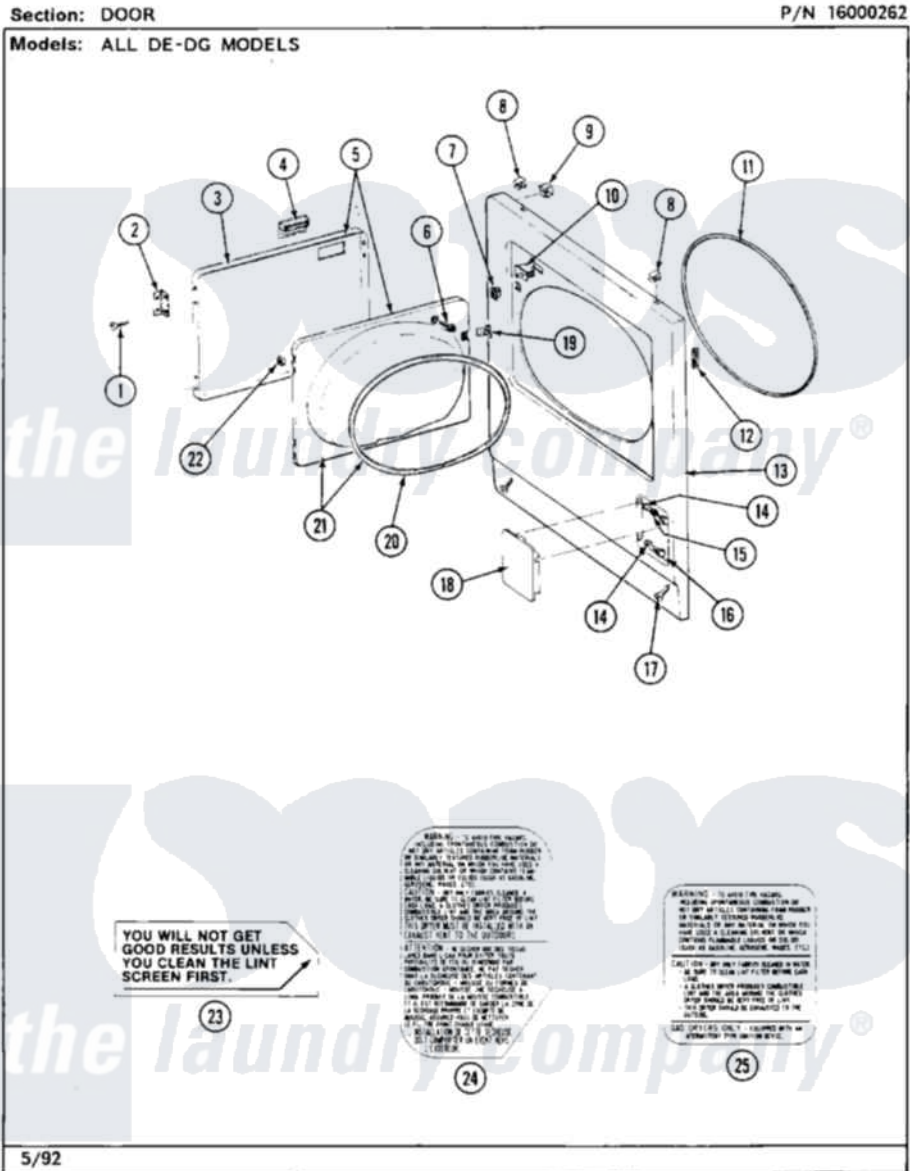

Maytag MDG26DAAAG 05 - DOOR

10

Maytag [Commercial Maytag MDG26DAAAG Dryer Parts](#) Parts Diagram 05 - DOOR

[Click on the part number to view part](#)

Item	Original Part Number	Replaced By	Status	Part Description
001	Y314062			Screw, Door Hinge And Panel
002	307099	33001230		Hinge, Door
003	314966			Panel, Outer
"	NLA		Not Available	(ALM)
004	314946			Handle White
"	314972			Handle Door ALM
"	NLA		Not Available	(HVST WHEAT)
005	NLA		Not Available	(ALM)
"	Y307111		Not Available	DOOR ASSY. COMPLETE (WHT)
006	312960	489355		Screw, 8 X 1/2
007	306436			Door Latch Kit--W
008	212982	22001650		Fastener, Spring
009	Y310376			Clip, Door Switch Harness
010	Y305753	W10169313		Switch-Dor
011	314937			Seal, Front Panel
012	Y313907			Fastener, Twin

013	307998L		Front Panel----NA
"	NLA	Not Available	PANEL, FRONT (WHT)
014	NLA	Not Available	BUSHING, ACCESS DOOR
015	312369		Sleeve, Access Panel Stud Part Not Used
016	212949	22001866	Screw, Relay
017	204439		Screw And Fstner Assembly
018	NLA	Not Available	DOOR, ACCESS (WHT)
019	314936	33001305	Strike, Door
020	314935	33001192	Seal, Door
021	307098	Not Available	DOOR, INNER (W/SEAL)
022	Y313910		Clip, Door Liner To Outer Panel
023	Y313340		LABEL, LINT SCREEN INSTRUCTION
024	314941	Not Available	LABEL, INSTRUCTION
025	NLA	Not Available	LABEL, INSTRUCTION (CANADA)