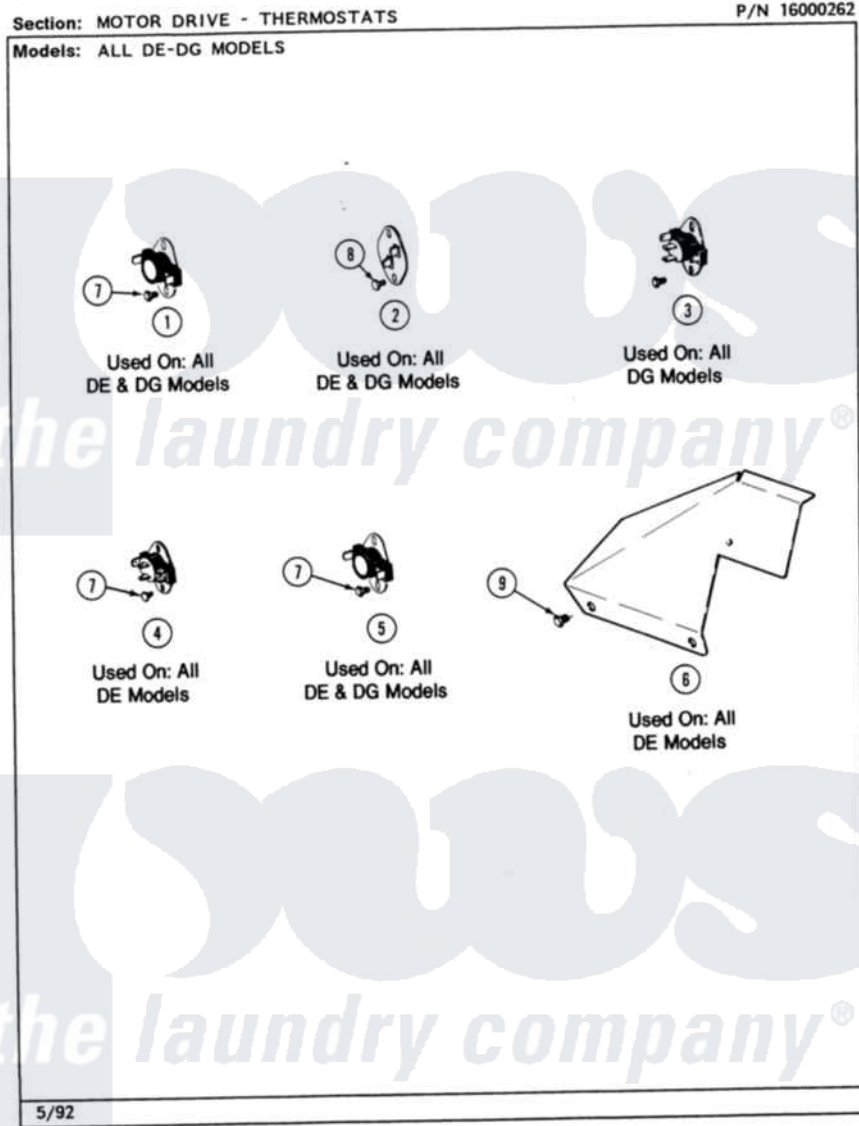

Maytag MDG26DAAAG 08 - MOTOR DRIVE-THERMOSTATS

20

Maytag [Commercial Maytag MDG26DAAAG Dryer Parts](#) Parts Diagram 08 - MOTOR DRIVE-THERMOSTATS
 Click on the part number to view part

Item	Original Part Number	Replaced By	Status	Part Description
001	303392			Thermostat, Cycling
002	306604			Cut-Off, Thermal Part Not Used
003	306966			Thermostat, Multi-Temp Part Not Used Mdg26ct-MN Only
004	W10124350		Not Available	NOT REQUIRED PART OR SEE NOTE
005	308211			Thermostat, Cool Down
006	W10124350		Not Available	NOT REQUIRED PART OR SEE NOTE
007	211294	90767		Screw, 8A X 3/8 HeX Washer Head Tapping
008	NLA		Not Available	SCREW, THERMAL CUT-OFF
009	W10124350		Not Available	NOT REQUIRED