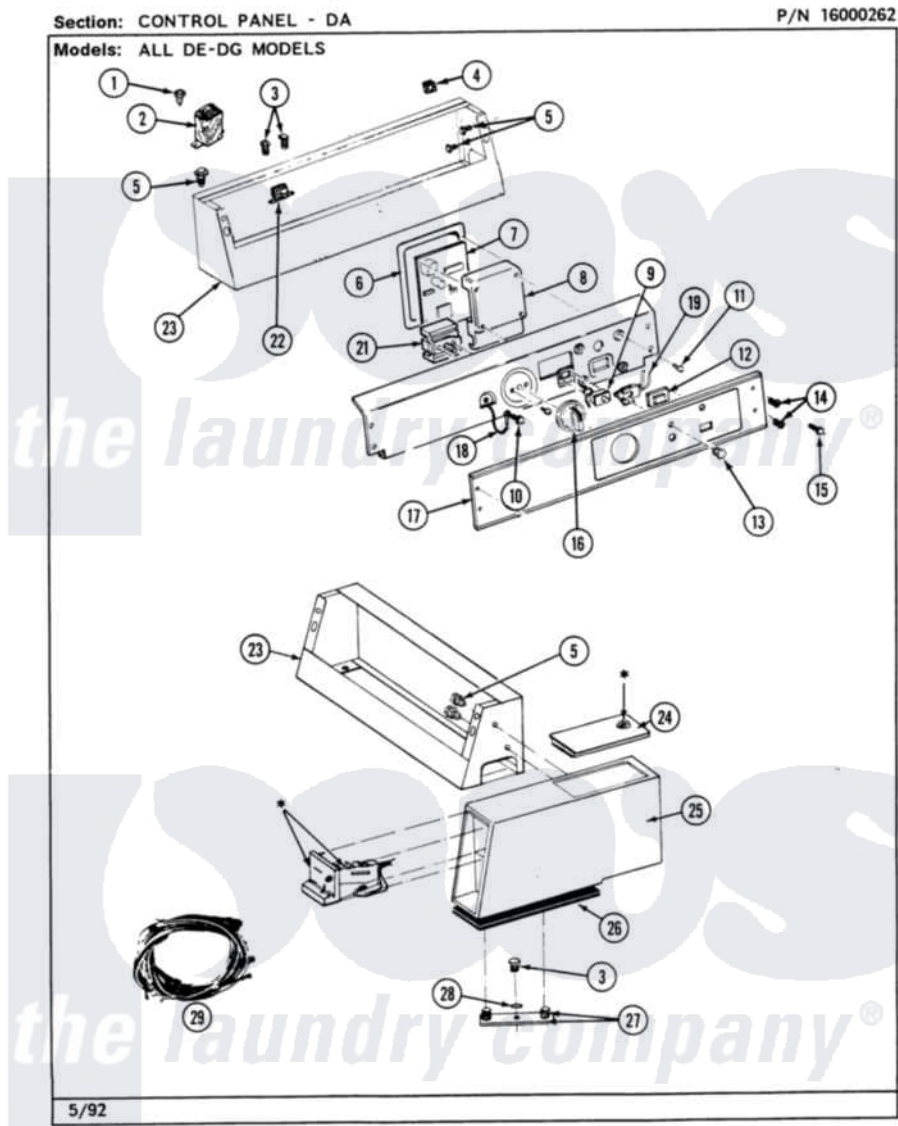

Maytag MDG26DAAAL 01 - CONTROL PANEL

2

Maytag [Commercial Maytag MDG26DAAAL Dryer Parts](#) Parts Diagram 01 - CONTROL PANEL
 Click on the part number to view part

Item	Original Part Number	Replaced By	Status	Part Description
001	Y251119	3177991		Screw
002	208048			Relay, Heater Motor
"	NLA		Not Available	RELAY
003	211294	90767		Screw, 8A X 3/8 HeX Washer Head Tapping
004	215003			Fastener, Panel And Bracket
005	212276	W10116760		Screw
006	NLA		Not Available	COVER, CIRCUIT BOARD
007	NLA		Not Available	CONTROL BOARD ASSY.
008	NLA		Not Available	ENCLOSURE, CIRCUIT BOARD
009	NLA		Not Available	SWITCH, START
010	Y313588	488234		Screw 8-32 X 1/4
011	312956			Screw-Igniter And Clip Mount
012	NLA		Not Available	WINDOW, DATA
013	215564			Lens, Indicator Light
014	215506			Screw, Control Panel Overlay

015	NLA		Not Available	LENS, LIGHT GREEN
016	306938			Knob, Selector Switch
017	NLA		Not Available	PANEL, CONTROL
018	205810			Wire, Ground
019	204075		Not Available	PILOT LAMP (DG MODELS ONLY)
020	315343	31-5343		Parts Manual
"	NLA		Not Available	(ALM)
021	307237	W10327105		Switch, Cycle Selection
022	NLA		Not Available	TRANSFORMER
023	NLA		Not Available	CONTROL COVER ASSY. (WHT)
024	203188		Not Available	TIMER ACCESS DOOR (WHT)
"	203188L		Not Available	ACCESS DOOR-ALMOND
"	203188M		Not Available	ACCESS DOOR-HARVEST WHEAT
025	207940	22001407		Case, Coin Slide
"	207940L	22001408		(ALM)
"	NLA		Not Available	(HVST WHEAT)
026	214660			Gasket, Control Center
027	NLA		Not Available	MTG. STRAP---NA
028	910309			Washer, Mounting Strap
029	208045			Harness, Wire Sensor Switch To Circuit Brd
"	NLA		Not Available	HARNESS,WIRE MAIN