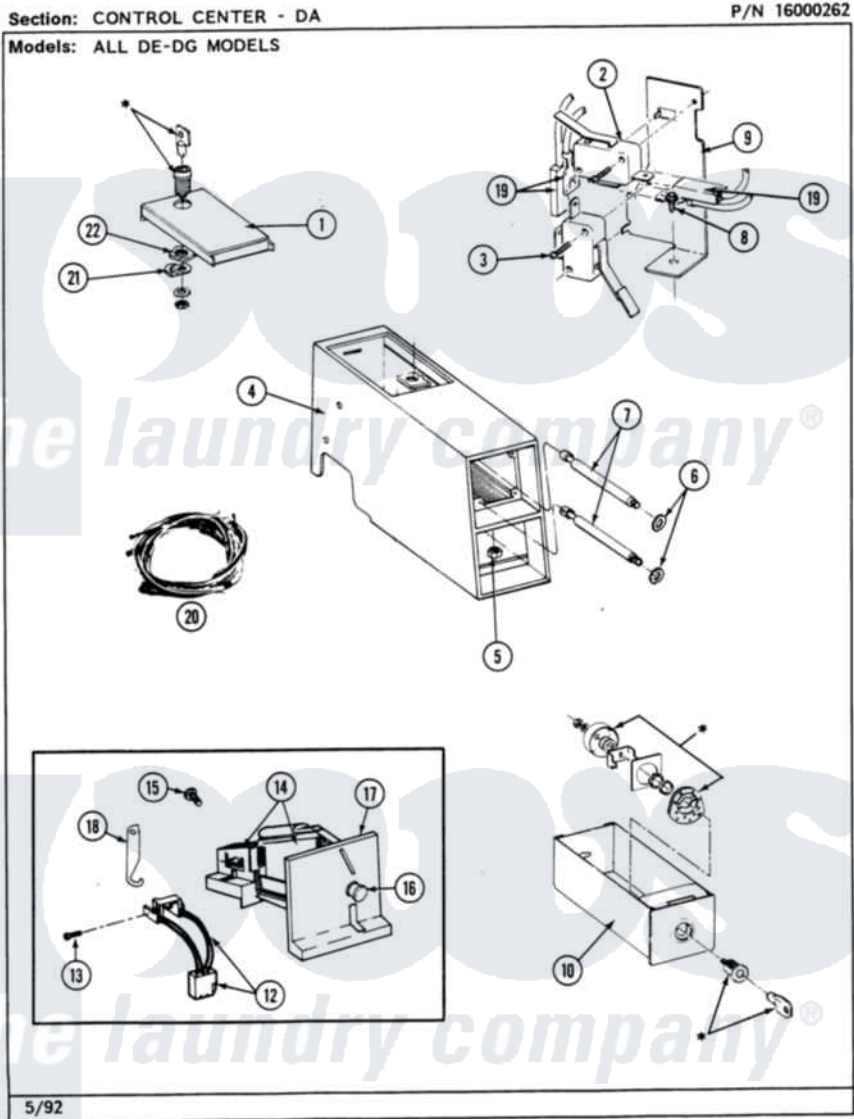

Maytag MDG26DAAAL 02 - CONTROL CENTER

4

Maytag [Commercial Maytag MDG26DAAAL Dryer Parts](#) Parts Diagram 02 - CONTROL CENTER
 Click on the part number to view part

Item	Original Part Number	Replaced By	Status	Part Description
001	203188		Not Available	TIMER ACCESS DOOR (WHT)
"	203188L		Not Available	ACCESS DOOR-ALMOND
"	203188M		Not Available	ACCESS DOOR-HARVEST WHEAT
002	208042			Switch, Sensor
003	912012	3400409		Screw
004	207940	22001407		Case, Coin Slide
"	207940L	22001408		(ALM)
"	NLA		Not Available	(HVST WHEAT)
005	Y052740	62739		Nut, Lock
006	910181			Lockwasher, Terminal Block
007	213035			Bolt, Locking
008	NLA		Not Available	SCREW, SENSOR SWITCH BKT
009	NLA		Not Available	BRACKET, SENSOR SWITCH
010	207912	208884		Coin Box K

"	207912L	208884	Coin Box K
"	NLA		Not Available (HVST WHEAT)
011	207948		Coin Drop Assembly
012	206799		Optic Switch Assembly
013	314665		Screw, Switch Assembly
014	207947		Rejector, Coin
015	NLA		Not Available SCREW, COIN DROP ASSY.
016	216009		BUTTON, RETURN
017	216010	Y208306	Kit- Mtg C
018	216011		Spring, Return Button
019	208045		Harness, Wire Sensor Switch To Circuit Brd
020	NLA		Not Available HARNESS, WIRE
021	213750	W10133266	Cam-Lock
022	212328	W10139762	Hex Nut, 3/4-27