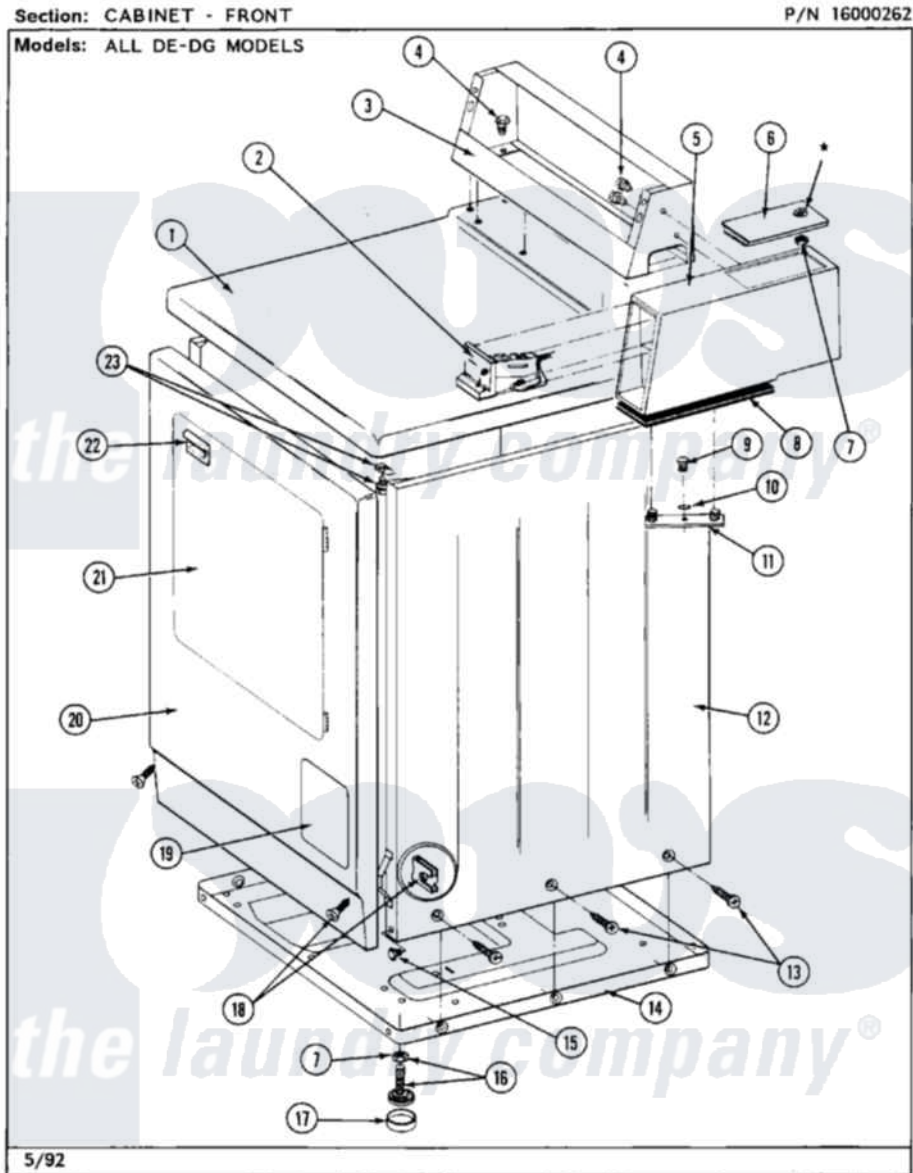

Maytag MDG26DAAAL 03 - CABINET-FRONT

6

Maytag [Commercial Maytag MDG26DAAAL Dryer Parts](#) Parts Diagram 03 - CABINET-FRONT
 Click on the part number to view part

Item	Original Part Number	Replaced By	Status	Part Description
001	307105		Not Available	COVER, TOP ASSY. (WHT)
"	NLA		Not Available	(ALM)
002	NLA		Not Available	COIN DROP ASSY.
003	NLA		Not Available	CONTROL COVER (WHT)
004	212276	W10116760		Screw
005	207940	22001407		Case, Coin Slide
"	207940L	22001408		(ALM)
"	NLA		Not Available	(HVST WHEAT)
006	203188		Not Available	TIMER ACCESS DOOR (WHT)
"	203188L		Not Available	ACCESS DOOR-ALMOND
"	203188M		Not Available	ACCESS DOOR-HARVEST WHEAT
007	Y052740	62739		Nut, Lock
008	214660			Gasket, Control Center
009	211294	90767		Screw, 8A X 3/8 HeX Washer Head Tapping

010	910309		Washer, Mounting Strap
011	NLA	Not Available	MTG. STRAP---NA
012	NLA	Not Available	CABINET (WHT)
013	213007		Xfor Cabinet See Cabinet, Back
014	Y303361	Not Available	BASE ASSY. (UPPER & LOWER)
015	Y310632	1163839	Screw
016	Y305086		Adjustable Leg And Nut
017	Y314137		Foot, Rubber
018	204439		Screw And Fstner Assembly
019	NLA	Not Available	DOOR, ACCESS (WHT)
020	307998L		Front Panel---NA
"	NLA	Not Available	FRONT PANEL ASSY. (WHT)
021	308061	Not Available	DOOR ASSY. COMPLETE (WHT)
"	NLA	Not Available	(ALM)
022	314946		Handle White
"	314972		Handle Door ALM
"	NLA	Not Available	(HVST WHEAT)
023	204445		Screw And Fastener Assembly