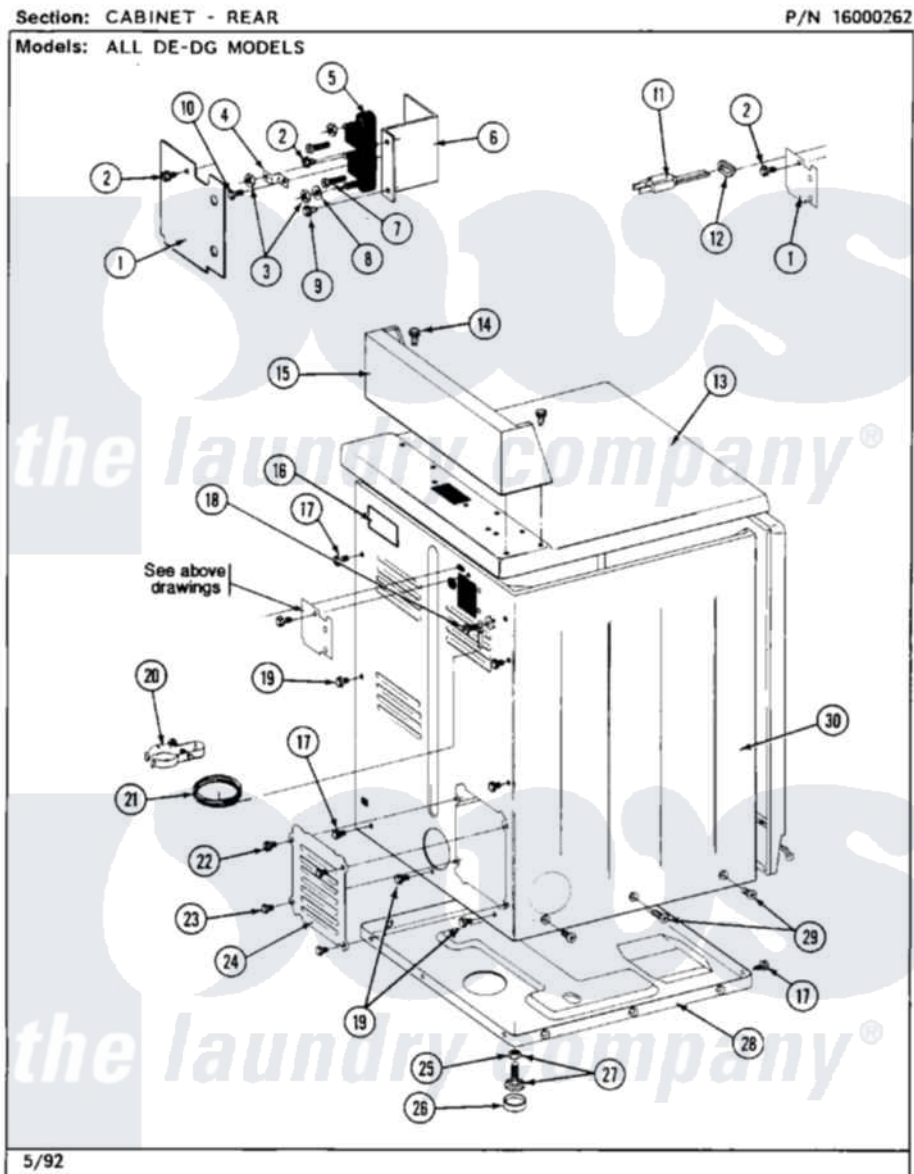

Maytag MDG26DAAAL 04 - CABINET-REAR

8

Maytag Commercial Maytag MDG26DAAAL Dryer Parts Parts Diagram 04 - CABINET-REAR
 Click on the part number to view part

Item	Original Part Number	Replaced By	Status	Part Description
001	Y312905		Not Available	COVER, TERMINAL
002	Y313561			Screw---NA
003	W10124350		Not Available	NOT REQUIRED PART OR SEE NOTE
004	W10124350		Not Available	NOT REQUIRED PART OR SEE NOTE
005	W10124350		Not Available	NOT REQUIRED PART OR SEE NOTE
006	W10124350		Not Available	NOT REQUIRED PART OR SEE NOTE
007	W10124350		Not Available	NOT REQUIRED
008	W10124350		Not Available	NOT REQUIRED
009	Y310632	1163839		Screw
010	W10124350		Not Available	NOT REQUIRED
011	302521		Not Available	CORD, POWER PART NOT USED-GAS MODELS ONLY
012	211881			Grommet, Cord Part Not Used-Gas Models Only
013	307105		Not Available	COVER, TOP ASSY. (WHT)

"	NLA		Not Available	(ALM)
014	212276	W10116760		Screw
015	307105		Not Available	COVER, TOP ASSY. (WHT)
"	NLA		Not Available	(ALM)
016	214519			LABEL, ELECTRICAL INSTR. PART NOT USED-GAS MODELS ONLY
017	Y313561			Screw---NA
018	NLA		Not Available	SCREW & WASHER ASSY.
019	Y310632	1163839		Screw
020	301548			Clamp, Ground Wire
021	311155			Ground Wire And Clamp
022	Y313559			Screw
023	211294	90767		Screw, 8A X 3/8 HeX Washer Head Tapping
024	Y312951		Not Available	ACCESS COVER, BACK
025	Y052740	62739		Nut, Lock
026	Y314137			Foot, Rubber
027	Y305086			Adjustable Leg And Nut
028	Y303361		Not Available	BASE ASSY. (UPPER & LOWER)
029	213007			Xfor Cabinet See Cabinet, Back
030	NLA		Not Available	CABINET (WHT)