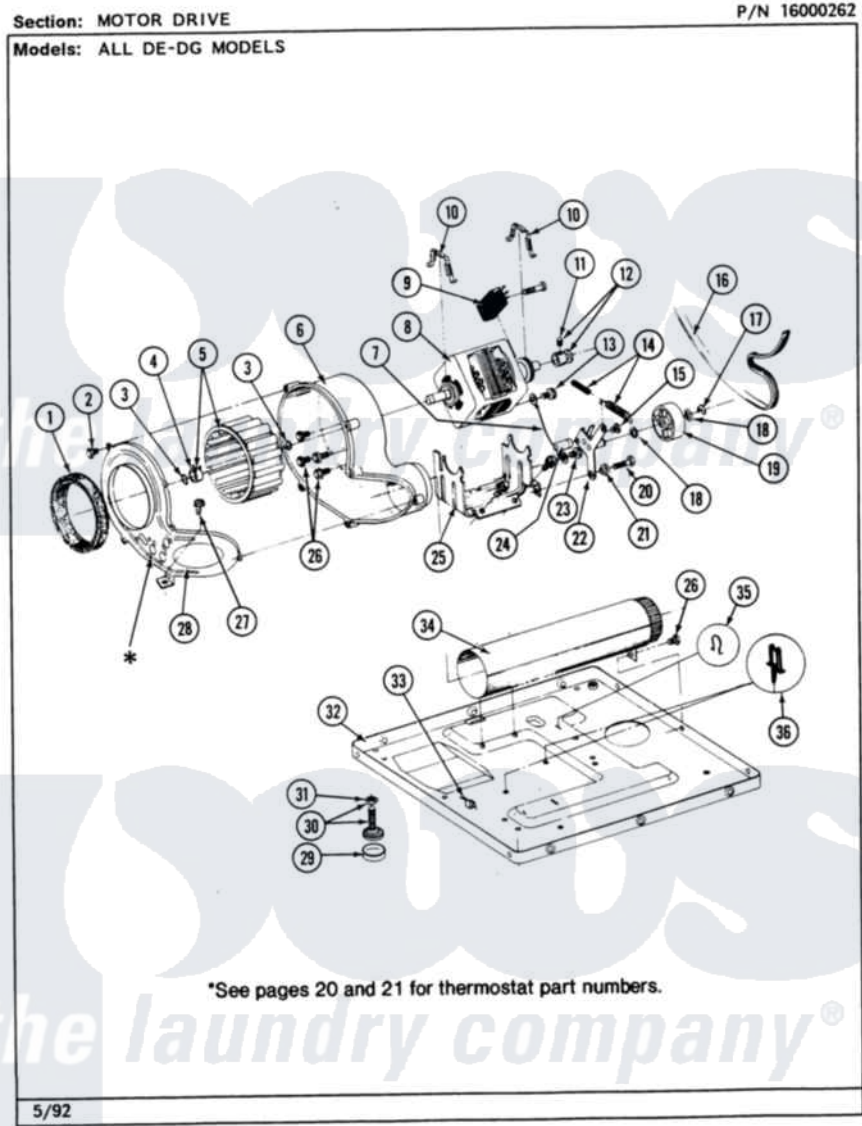

Maytag MDG26DAAAL 07 - MOTOR DRIVE

Maytag [Commercial Maytag MDG26DAAAL Dryer Parts](#) Parts Diagram 07 - MOTOR DRIVE
 Click on the part number to view part

Item	Original Part Number	Replaced By	Status	Part Description
001	Y312901			Seal, Housing Cover
002	Y312961	W10116751		Screw
003	410233	9703438		Ring-Retrn
004	312967			Clamp, Blower Housing
005	Y303836			Blower Wheel Assembly And Clamp
006	Y312893			Housing, Blower
007	901220			Ground Wire
008	Y303358	W10410999		Motor-Drive
009	306207		Not Available	(PROD. No.303358-8 & No.303358-9)
"	NLA		Not Available	SWITCH, EXTERNAL START
"	Y303877		Not Available	SWITCH, MOTOR EXTERNAL START No.303358-2, No.303358-4, 303358-7
"	Y303879			Switch, Motor External Start
010	Y015825			Clip, Motor To Motor Support
011	Y053241			Set Screw, Motor Pulley

012	Y305185	6-3051850	Pulley- MO
013	910343	488234	Screw 8-32 X 1/4
014	Y303945		IDLER SPRING ASSY. W/PLUG
015	Y312961	W10116751	Screw
016	Y312959		Poly "V" Belt For Tumbler
017	312958	354987	Ring, Retaining
018	Y312527		Washer, Idler Shaft
019	Y303705	6-3037050	Pulley- ID
020	Y014874		Screw, Idler Arm And Sleeve
021	Y312894	315772	Sleeve, Idler Arm
022	Y303363	6-3033630	Idler Arm
023	211294	90767	Screw, 8A X 3/8 HeX Washer Head Tapping
024	Y313582	W10116756	Spacer
025	NLA	Not Available	SUPPORT, MOTOR
026	Y310632	1163839	Screw
027	Y313561		Screw---NA
028	314847		COVER, BLOWER HOUSING
029	Y314137		Foot, Rubber
030	Y305086		Adjustable Leg And Nut
031	Y052740	62739	Nut, Lock
032	Y303361	Not Available	BASE ASSY. (UPPER & LOWER)
033	Y310376		Clip, Door Switch Harness
034	Y303442		EXHAUST DUCT ASSEMBLY
035	410490		Spring, Retainer Wire Harness
036	Y313262	W10116752	Retainer-