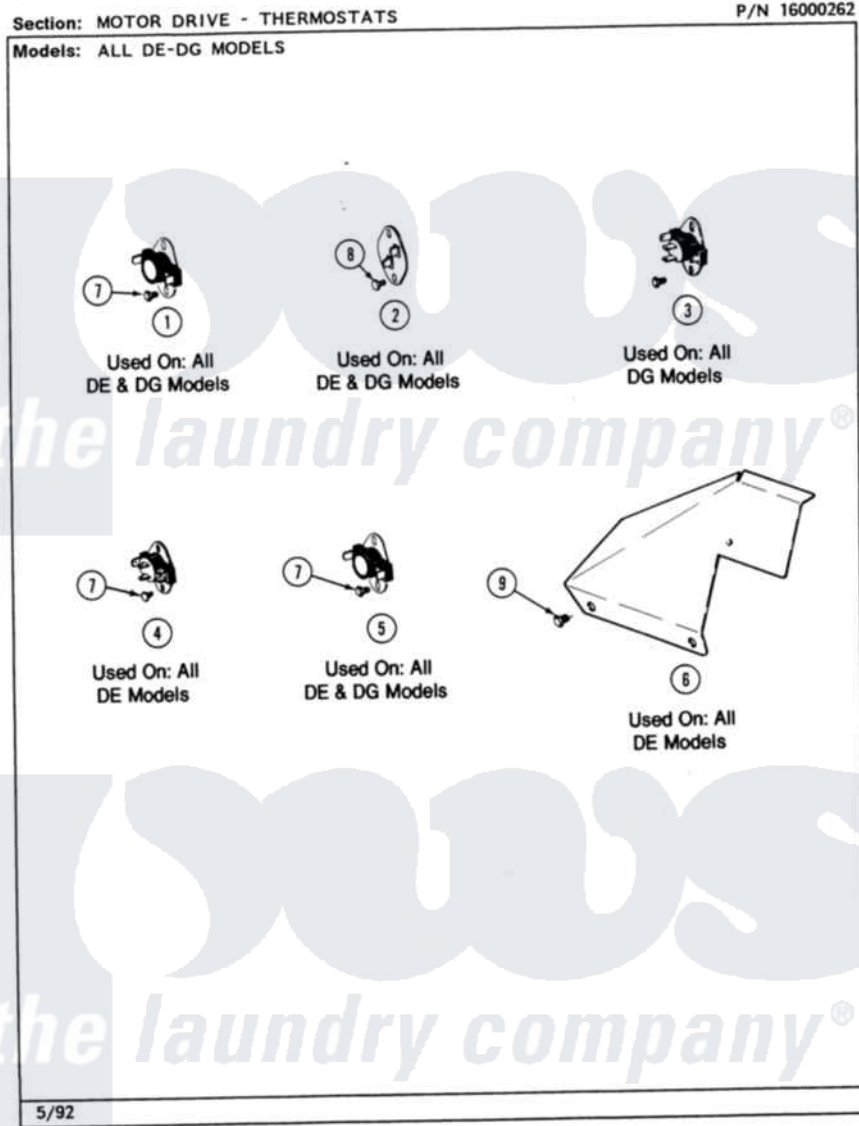

# Maytag MDG26DAAAL 08 - MOTOR DRIVE-THERMOSTATS

Maytag [Commercial Maytag MDG26DAAAL Dryer Parts](#) Parts Diagram 08 - MOTOR DRIVE-THERMOSTATS  
 Click on the part number to view part

Item	Original Part Number	Replaced By	Status	Part Description
001	<a href="#">303392</a>			Thermostat, Cycling
002	<a href="#">306604</a>			Cut-Off, Thermal Part Not Used
003	<a href="#">306966</a>			Thermostat, Multi-Temp Part Not Used Mdg26ct-MN Only
004	W10124350		Not Available	NOT REQUIRED PART OR SEE NOTE
005	<a href="#">308211</a>			Thermostat, Cool Down
006	W10124350		Not Available	NOT REQUIRED PART OR SEE NOTE
007	<a href="#">211294</a>	<a href="#">90767</a>		Screw, 8A X 3/8 HeX Washer Head Tapping
008	NLA		Not Available	SCREW, THERMAL CUT-OFF
009	W10124350		Not Available	NOT REQUIRED