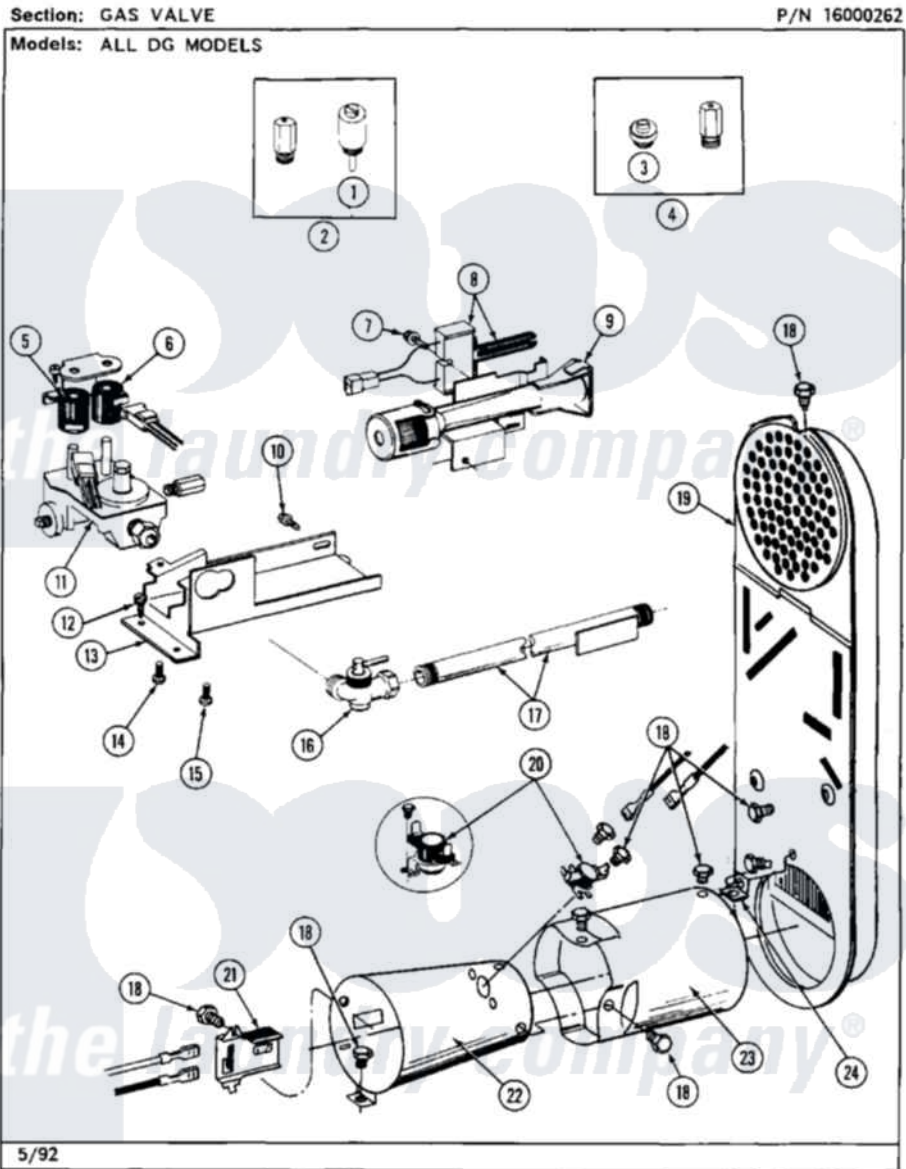

Maytag MDG26DAAAL 09 - GAS VALVE

16

Maytag [Commercial Maytag MDG26DAAAL Dryer Parts](#) Parts Diagram 09 - GAS VALVE
Click on the part number to view part

Item	Original Part Number	Replaced By	Status	Part Description
001	306184		Not Available	PLUG, BLOCKING (LPG REGULATOR)
002	Y308378	W10402145		LP Gas Con
003	314602	694424		Leak, Limiter
004	Y308377		Not Available	CONVERSION KIT (LP TO NATURAL)
005	306106			Coil, Holding And Booster-W
006	306105	694540		Coil, 60 Hz
007	304971			Screw Note: Screw, Igniter
008	304970	4391996		Ignitor
009	Y308457	33002793		Burner Assembly
010	Y310632	1163839		Screw
011	308345			Valve, Gas
012	Y313561			Screw---NA
013	314566			Gas Control Bracket
014	314082	90767		Screw, 8A X 3/8 HeX Washer Head Tapping

015	Y313559		Screw
016	Y303349		Angle Shut-Off, Gas Valve
017	Y303383	33001735	Pipe And Bracket Assembly Series 18 Not Needed Use Vavle
018	211294	90767	Screw, 8A X 3/8 HeX Washer Head Tapping
019	307119		Duct, Inlet Assembly
020	305169		Thermostat, Hi-Limit Gas
021	Y303377	338906	Radiant, Sensor
022	Y303368		Cone, Combustion
"	Y308548		Combustion Cone Assembly
023	Y303841		Cone, Extension
024	Y312890		Retainer, Heater Chamber