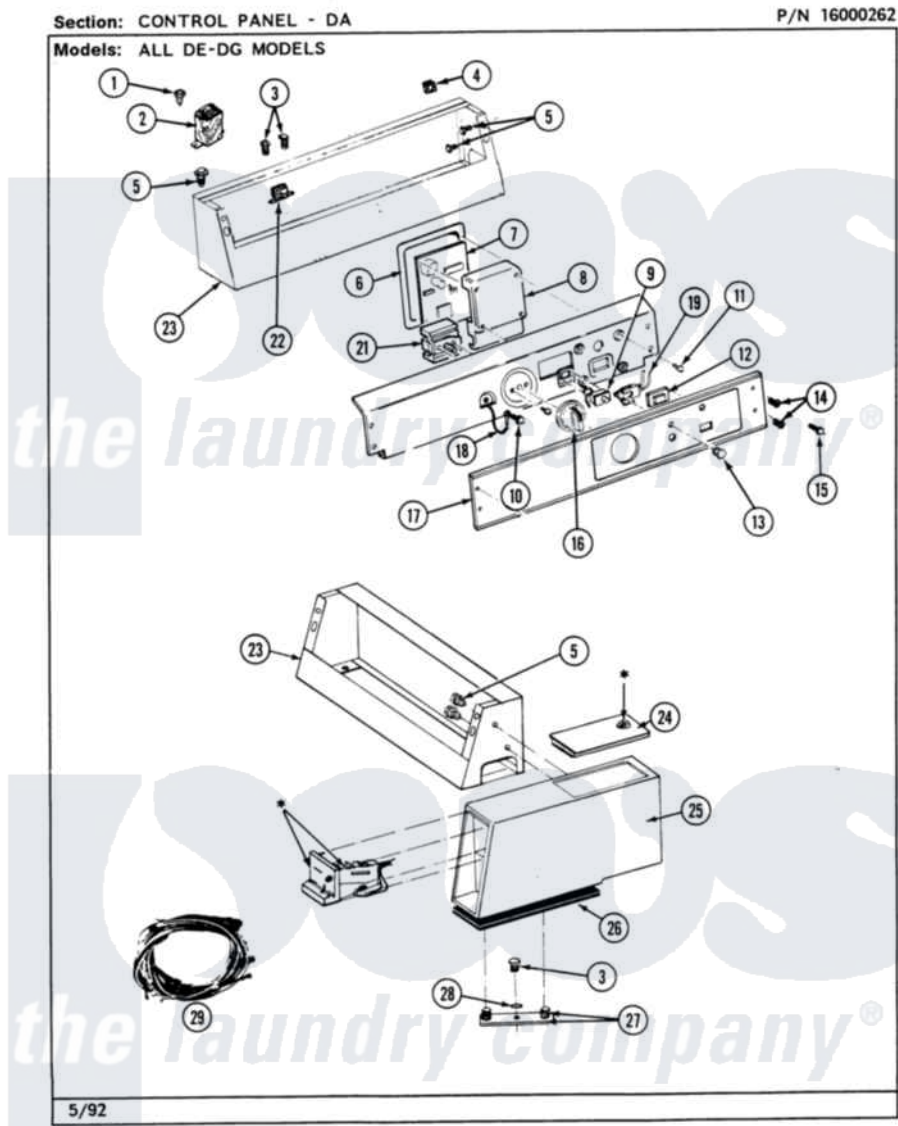

Maytag MDG26DAAAW 01 - CONTROL PANEL

2

Maytag [Commercial Maytag MDG26DAAAW Dryer Parts](#) Parts Diagram 01 - CONTROL PANEL
 Click on the part number to view part

Item	Original Part Number	Replaced By	Status	Part Description
001	Y251119	3177991		Screw
002	208048			Relay, Heater Motor
"	NLA		Not Available	RELAY
003	211294	90767		Screw, 8A X 3/8 HeX Washer Head Tapping
004	215003			Fastener, Panel And Bracket
005	212276	W10116760		Screw
006	NLA		Not Available	COVER, CIRCUIT BOARD
007	NLA		Not Available	CONTROL BOARD ASSY.
008	NLA		Not Available	ENCLOSURE, CIRCUIT BOARD
009	NLA		Not Available	SWITCH, START
010	Y313588	488234		Screw 8-32 X 1/4
011	312956			Screw-Igniter And Clip Mount
012	NLA		Not Available	WINDOW, DATA
013	215564			Lens, Indicator Light
014	215506			Screw, Control Panel Overlay

015	NLA		Not Available	LENS, LIGHT GREEN
016	306938			Knob, Selector Switch
017	NLA		Not Available	PANEL, CONTROL
018	205810			Wire, Ground
019	204075		Not Available	PILOT LAMP (DG MODELS ONLY)
020	315343	31-5343		Parts Manual
"	NLA		Not Available	(ALM)
021	307237	W10327105		Switch, Cycle Selection
022	NLA		Not Available	TRANSFORMER
023	NLA		Not Available	CONTROL COVER ASSY. (WHT)
024	203188		Not Available	TIMER ACCESS DOOR (WHT)
"	203188L		Not Available	ACCESS DOOR-ALMOND
"	203188M		Not Available	ACCESS DOOR-HARVEST WHEAT
025	207940	22001407		Case, Coin Slide
"	207940L	22001408		(ALM)
"	NLA		Not Available	(HVST WHEAT)
026	214660			Gasket, Control Center
027	NLA		Not Available	MTG. STRAP---NA
028	910309			Washer, Mounting Strap
029	208045			Harness, Wire Sensor Switch To Circuit Brd
"	NLA		Not Available	HARNES, WIRE MAIN