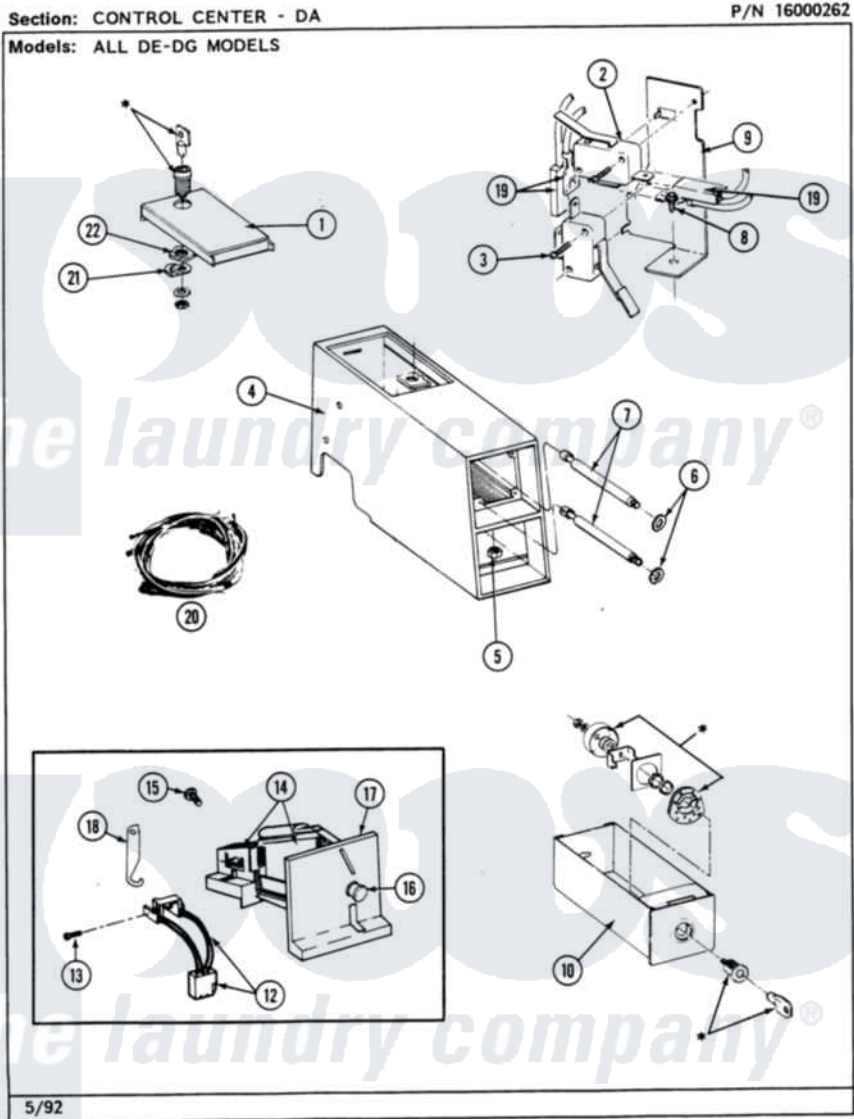

Maytag MDG26DAAAW 02 - CONTROL CENTER

4

Maytag [Commercial Maytag MDG26DAAAW Dryer Parts](#) Parts Diagram 02 - CONTROL CENTER
 Click on the part number to view part

Item	Original Part Number	Replaced By	Status	Part Description
001	203188		Not Available	TIMER ACCESS DOOR (WHT)
"	203188L		Not Available	ACCESS DOOR-ALMOND
"	203188M		Not Available	ACCESS DOOR-HARVEST WHEAT
002	208042			Switch, Sensor
003	912012	3400409		Screw
004	207940	22001407		Case, Coin Slide
"	207940L	22001408		(ALM)
"	NLA		Not Available	(HVST WHEAT)
005	Y052740	62739		Nut, Lock
006	910181			Lockwasher, Terminal Block
007	213035			Bolt, Locking
008	NLA		Not Available	SCREW, SENSOR SWITCH BKT
009	NLA		Not Available	BRACKET, SENSOR SWITCH
010	207912	208884		Coin Box K

"	207912L	208884	Coin Box K
"	NLA		Not Available (HVST WHEAT)
011	207948		Coin Drop Assembly
012	206799		Optic Switch Assembly
013	314665		Screw, Switch Assembly
014	207947		Rejector, Coin
015	NLA		Not Available SCREW, COIN DROP ASSY.
016	216009		BUTTON, RETURN
017	216010	Y208306	Kit- Mtg C
018	216011		Spring, Return Button
019	208045		Harness, Wire Sensor Switch To Circuit Brd
020	NLA		Not Available HARNESS, WIRE
021	213750	W10133266	Cam-Lock
022	212328	W10139762	Hex Nut, 3/4-27