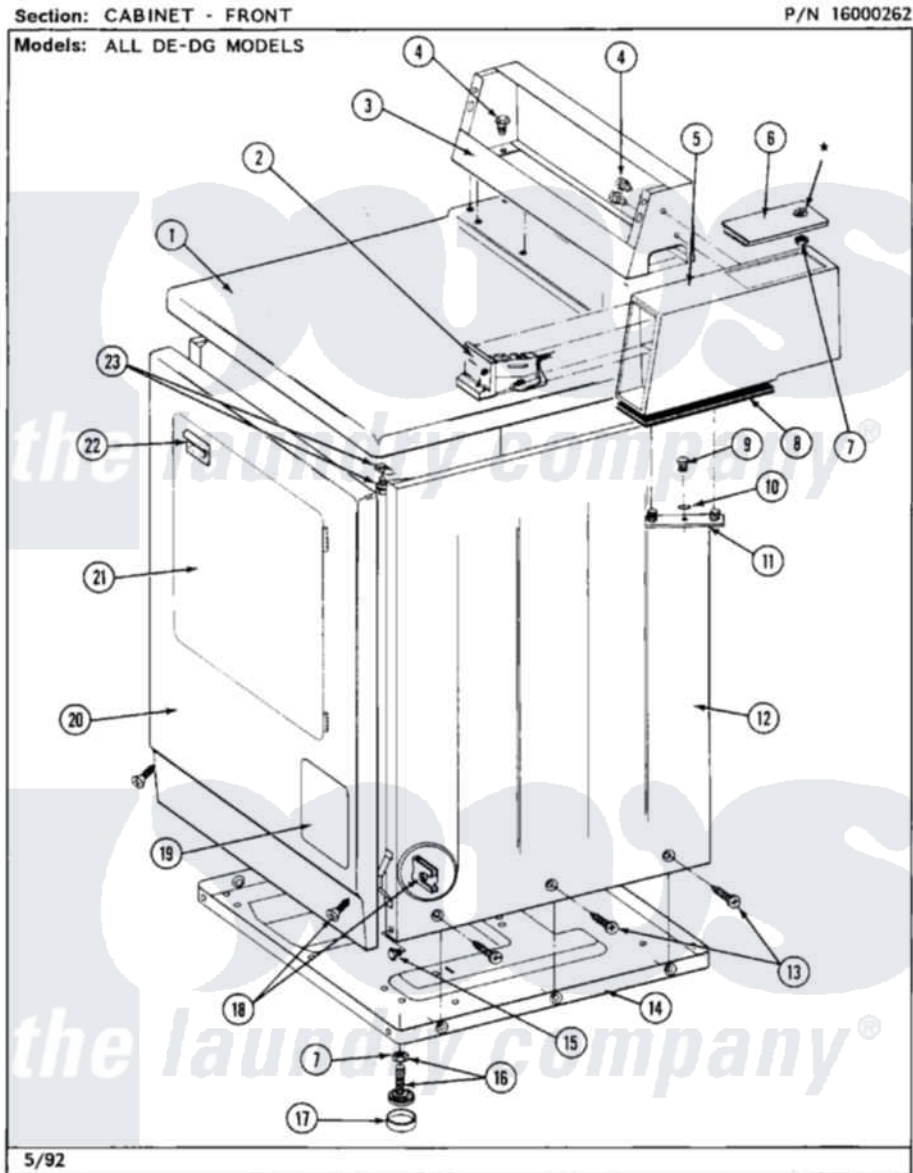

Maytag MDG26DAAAW 03 - CABINET-FRONT

6

Maytag [Commercial Maytag MDG26DAAAW Dryer Parts](#) Parts Diagram 03 - CABINET-FRONT
 Click on the part number to view part

Item	Original Part Number	Replaced By	Status	Part Description
001	307105		Not Available	COVER, TOP ASSY. (WHT)
"	NLA		Not Available	(ALM)
002	NLA		Not Available	COIN DROP ASSY.
003	NLA		Not Available	CONTROL COVER (WHT)
004	212276	W10116760		Screw
005	207940	22001407		Case, Coin Slide
"	207940L	22001408		(ALM)
"	NLA		Not Available	(HVST WHEAT)
006	203188		Not Available	TIMER ACCESS DOOR (WHT)
"	203188L		Not Available	ACCESS DOOR-ALMOND
"	203188M		Not Available	ACCESS DOOR-HARVEST WHEAT
007	Y052740	62739		Nut, Lock
008	214660			Gasket, Control Center
009	211294	90767		Screw, 8A X 3/8 HeX Washer Head Tapping

010	910309		Washer, Mounting Strap
011	NLA	Not Available	MTG. STRAP---NA
012	NLA	Not Available	CABINET (WHT)
013	213007		Xfor Cabinet See Cabinet, Back
014	Y303361	Not Available	BASE ASSY. (UPPER & LOWER)
015	Y310632	1163839	Screw
016	Y305086		Adjustable Leg And Nut
017	Y314137		Foot, Rubber
018	204439		Screw And Fstner Assembly
019	NLA	Not Available	DOOR, ACCESS (WHT)
020	307998L		Front Panel---NA
"	NLA	Not Available	FRONT PANEL ASSY. (WHT)
021	308061	Not Available	DOOR ASSY. COMPLETE (WHT)
"	NLA	Not Available	(ALM)
022	314946		Handle White
"	314972		Handle Door ALM
"	NLA	Not Available	(HVST WHEAT)
023	204445		Screw And Fastener Assembly