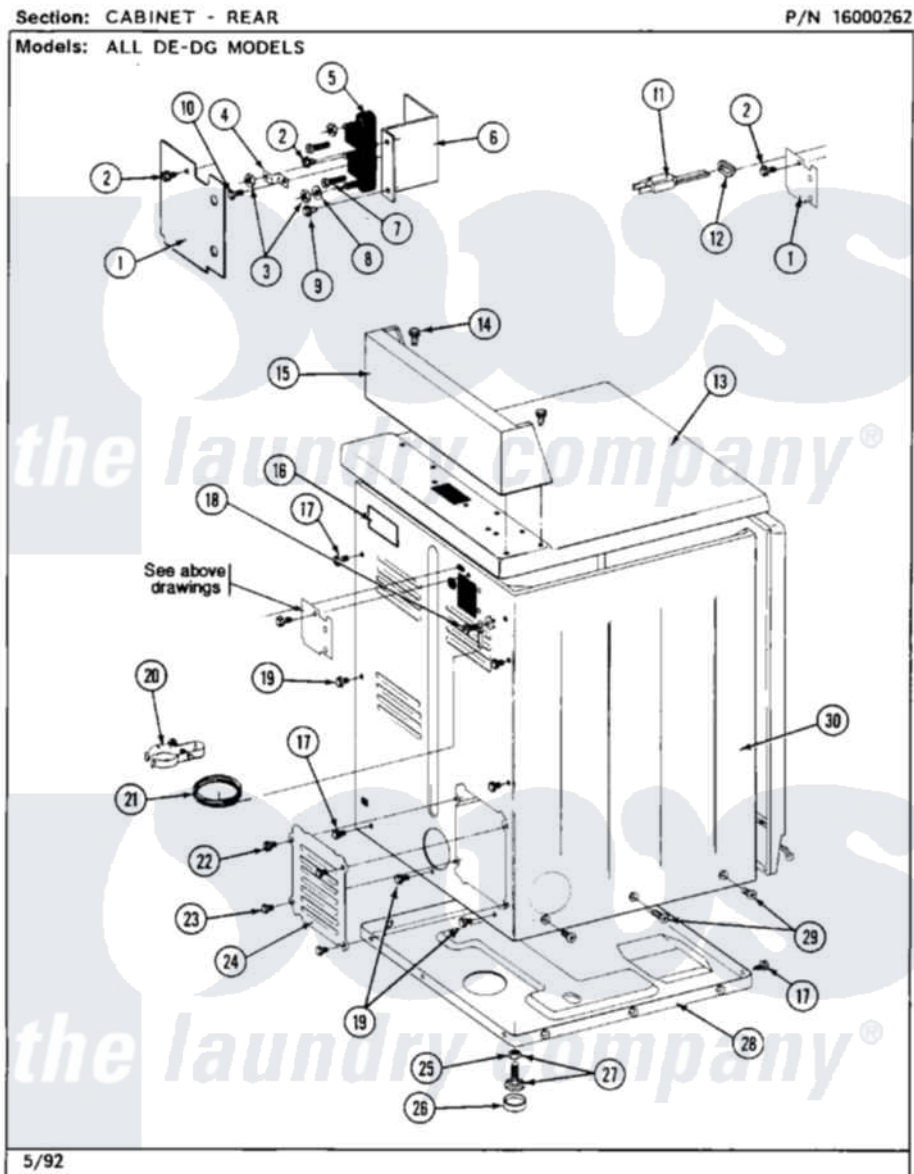

Maytag MDG26DAAAW 04 - CABINET-REAR

8

Maytag [Commercial Maytag MDG26DAAAW Dryer Parts](#) Parts Diagram 04 - CABINET-REAR
 Click on the part number to view part

Item	Original Part Number	Replaced By	Status	Part Description
001	Y312905		Not Available	COVER, TERMINAL
002	Y313561			Screw---NA
003	W10124350		Not Available	NOT REQUIRED PART OR SEE NOTE
004	W10124350		Not Available	NOT REQUIRED PART OR SEE NOTE
005	W10124350		Not Available	NOT REQUIRED PART OR SEE NOTE
006	W10124350		Not Available	NOT REQUIRED PART OR SEE NOTE
007	W10124350		Not Available	NOT REQUIRED
008	W10124350		Not Available	NOT REQUIRED
009	Y310632	1163839		Screw
010	W10124350		Not Available	NOT REQUIRED
011	302521		Not Available	CORD, POWER PART NOT USED-GAS MODELS ONLY
012	211881			Grommet, Cord Part Not Used-Gas Models Only
013	307105		Not Available	COVER, TOP ASSY. (WHT)

"	NLA		Not Available	(ALM)
014	212276	W10116760		Screw
015	307105		Not Available	COVER, TOP ASSY. (WHT)
"	NLA		Not Available	(ALM)
016	214519			LABEL, ELECTRICAL INSTR. PART NOT USED-GAS MODELS ONLY
017	Y313561			Screw---NA
018	NLA		Not Available	SCREW & WASHER ASSY.
019	Y310632	1163839		Screw
020	301548			Clamp, Ground Wire
021	311155			Ground Wire And Clamp
022	Y313559			Screw
023	211294	90767		Screw, 8A X 3/8 HeX Washer Head Tapping
024	Y312951		Not Available	ACCESS COVER, BACK
025	Y052740	62739		Nut, Lock
026	Y314137			Foot, Rubber
027	Y305086			Adjustable Leg And Nut
028	Y303361		Not Available	BASE ASSY. (UPPER & LOWER)
029	213007			Xfor Cabinet See Cabinet, Back
030	NLA		Not Available	CABINET (WHT)