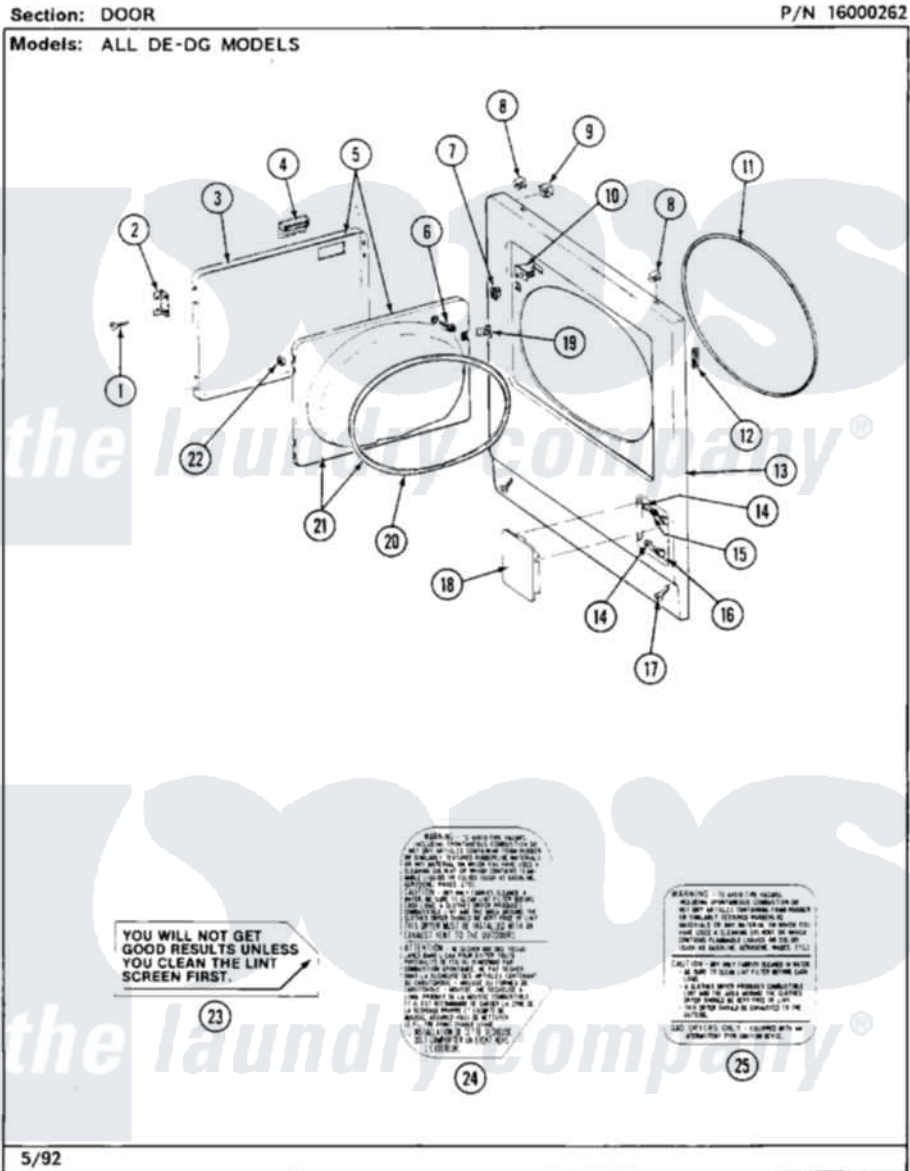

Maytag MDG26DAAAW 05 - DOOR

10

Maytag [Commercial Maytag MDG26DAAAW Dryer Parts](#) Parts Diagram 05 - DOOR

[Click on the part number to view part](#)

Item	Original Part Number	Replaced By	Status	Part Description
001	Y314062			Screw, Door Hinge And Panel
002	307099	33001230		Hinge, Door
003	314966			Panel, Outer
"	NLA		Not Available	(ALM)
004	314946			Handle White
"	314972			Handle Door ALM
"	NLA		Not Available	(HVST WHEAT)
005	NLA		Not Available	(ALM)
"	Y307111		Not Available	DOOR ASSY. COMPLETE (WHT)
006	312960	489355		Screw, 8 X 1/2
007	306436			Door Latch Kit--W
008	212982	22001650		Fastener, Spring
009	Y310376			Clip, Door Switch Harness
010	Y305753	W10169313		Switch-Dor
011	314937			Seal, Front Panel
012	Y313907			Fastener, Twin

013	307998L		Front Panel----NA
"	NLA	Not Available	PANEL, FRONT (WHT)
014	NLA	Not Available	BUSHING, ACCESS DOOR
015	312369		Sleeve, Access Panel Stud Part Not Used
016	212949	22001866	Screw, Relay
017	204439		Screw And Fstner Assembly
018	NLA	Not Available	DOOR, ACCESS (WHT)
019	314936	33001305	Strike, Door
020	314935	33001192	Seal, Door
021	307098	Not Available	DOOR, INNER (W/SEAL)
022	Y313910		Clip, Door Liner To Outer Panel
023	Y313340		LABEL, LINT SCREEN INSTRUCTION
024	314941	Not Available	LABEL, INSTRUCTION
025	NLA	Not Available	LABEL, INSTRUCTION (CANADA)