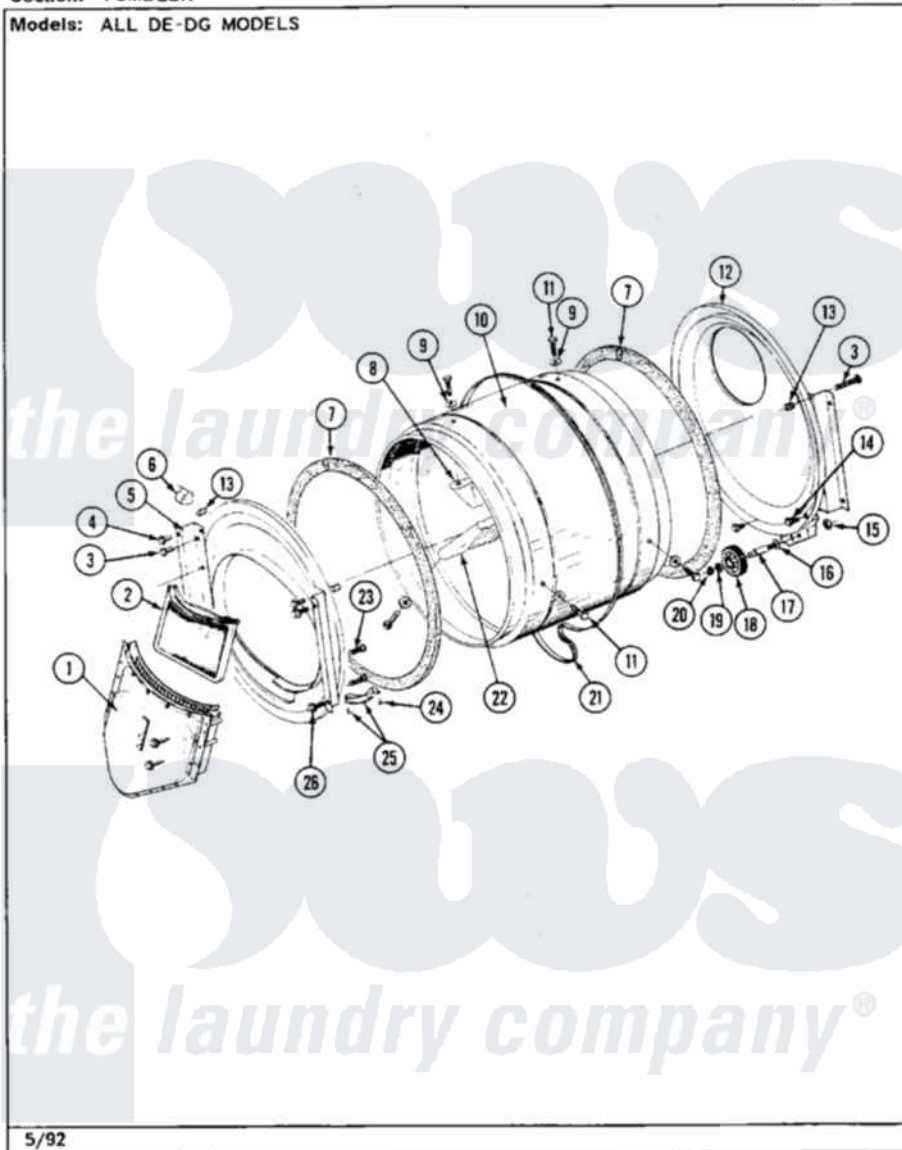

Maytag MDG26DAAAW 06 - TUMBLER

Section: TUMBLER

P/N 16000262

Models: ALL DE-DG MODELS

5/92

12

Maytag [Commercial Maytag MDG26DAAAW Dryer Parts](#) Parts Diagram 06 - TUMBLER

[Click on the part number to view part](#)

Item	Original Part Number	Replaced By	Status	Part Description
001	Y307112	33001016		Outlet Duct Assembly
002	307108	33002970		Lint Filte
003	NLA		Not Available	SCREW, TUMBLER SUPPORT
004	Y313561			Screw---NA
005	307109	33001179		Front, Tumbler
006	Y310376			Clip, Door Switch Harness
007	314820			Seal, Tumbler
008	314803	33001012		Baffle
009	314158			Washer, Baffle To Tumbler
010	306663		Not Available	TUMBLER W/BAFFLES
"	314802		Not Available	TUMBLER W/OUT BAFFLES
011	Y310759			Screw, Tumbler Baffles
012	Y307114	33001178		Back, Tumbler
"	Y308544	33001178		Back, Tumbler
013	NLA		Not Available	COVER, THREAD
				Screw, 2A X 2/8 Hex Washer

014	211294	90767	Screw, 0A X 3/8 Hex Washer Head Tapping
015	312538	33001443	Nut, Hex
016	Y313347	312535	Washer, Vault Mounting Brk.
017	Y312948	6-3129480	Shaft- Tumbler
018	Y303373	12001541	Drum Roller/Washer Assembly--W
019	312535		Washer, Vault Mounting Brk.
020	410233	9703438	Ring-Retr
021	Y312959		Poly "V" Belt For Tumbler
022	314804	33001004	Baffle, Tall
023	Y314110	33002917	Screw, No.10-16
024	210720		Rivet, Bearing To Tumbler Frnt
025	306508		Tumbler Bearing Kit ----W
026	Y310632	1163839	Screw