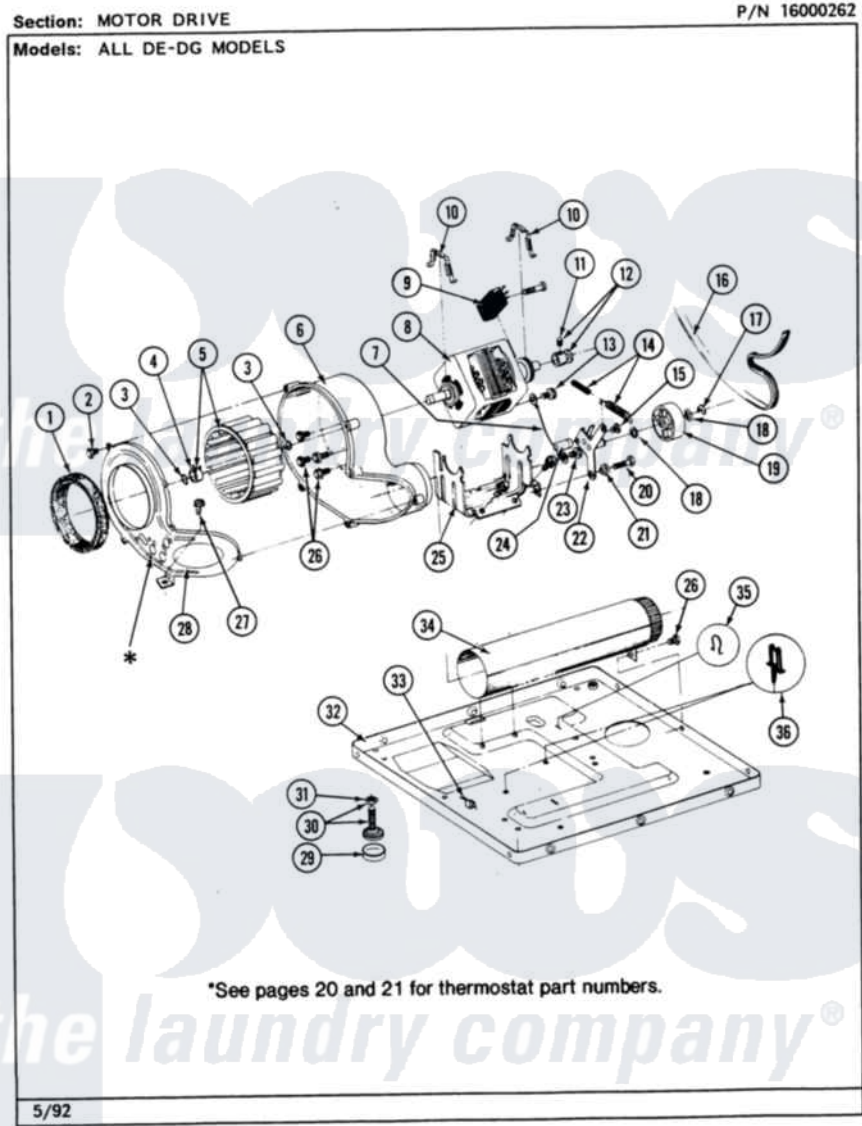

# Maytag MDG26DAAAW 07 - MOTOR DRIVE

Maytag [Commercial Maytag MDG26DAAAW Dryer Parts](#) Parts Diagram 07 - MOTOR DRIVE  
 Click on the part number to view part

Item	Original Part Number	Replaced By	Status	Part Description
001	<a href="#">Y312901</a>			Seal, Housing Cover
002	Y312961	<a href="#">W10116751</a>		Screw
003	410233	<a href="#">9703438</a>		Ring-Retrn
004	<a href="#">312967</a>			Clamp, Blower Housing
005	<a href="#">Y303836</a>			Blower Wheel Assembly And Clamp
006	<a href="#">Y312893</a>			Housing, Blower
007	<a href="#">901220</a>			Ground Wire
008	<a href="#">Y303358</a>	<a href="#">W10410999</a>		Motor-Drive
009	306207		Not Available	(PROD. No.303358-8 & No.303358-9)
"	NLA		Not Available	SWITCH, EXTERNAL START
"	Y303877		Not Available	SWITCH, MOTOR EXTERNAL START No.303358-2, No.303358-4, 303358-7
"	<a href="#">Y303879</a>			Switch, Motor External Start
010	<a href="#">Y015825</a>			Clip, Motor To Motor Support
011	<a href="#">Y053241</a>			Set Screw, Motor Pulley