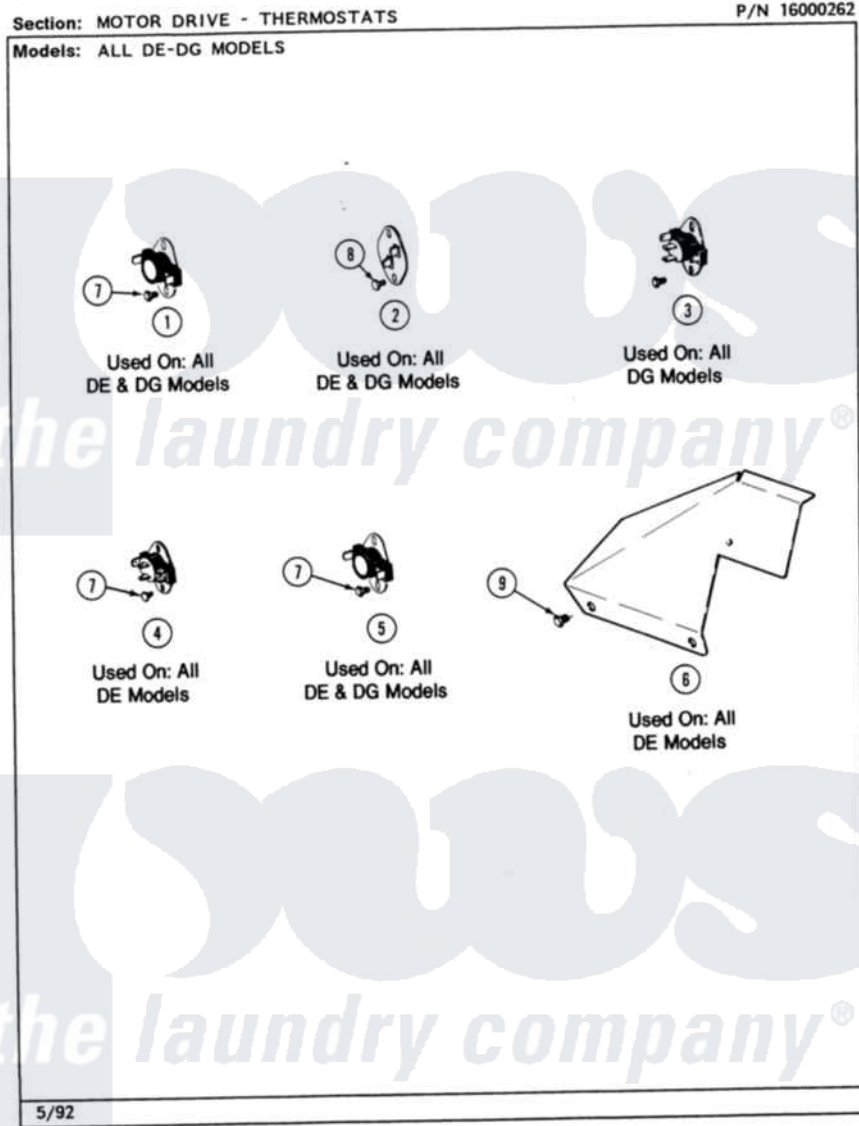

# Maytag MDG26DAAAW 08 - MOTOR DRIVE-THERMOSTATS

Maytag Commercial Maytag MDG26DAAAW Dryer Parts Parts Diagram 08 - MOTOR DRIVE-THERMOSTATS  
 Click on the part number to view part

Item	Original Part Number	Replaced By	Status	Part Description
001	<a href="#">303392</a>			Thermostat, Cycling
002	<a href="#">306604</a>			Cut-Off, Thermal Part Not Used
003	<a href="#">306966</a>			Thermostat, Multi-Temp Part Not Used Mdg26ct-MN Only
004	W10124350		Not Available	NOT REQUIRED PART OR SEE NOTE
005	<a href="#">308211</a>			Thermostat, Cool Down
006	W10124350		Not Available	NOT REQUIRED PART OR SEE NOTE
007	<a href="#">211294</a>	<a href="#">90767</a>		Screw, 8A X 3/8 HeX Washer Head Tapping
008	NLA		Not Available	SCREW, THERMAL CUT-OFF
009	W10124350		Not Available	NOT REQUIRED