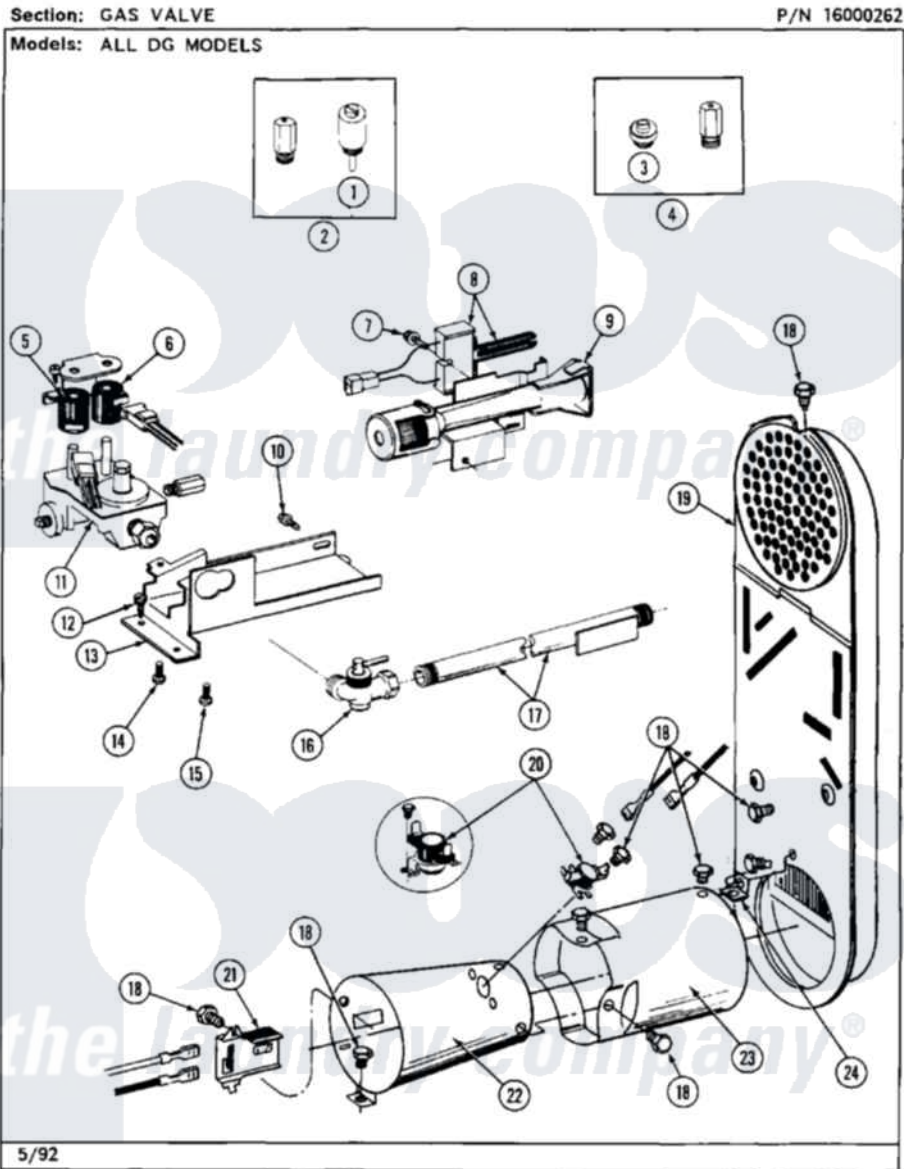

Maytag MDG26DAAAW 09 - GAS VALVE

16

Maytag [Commercial Maytag MDG26DAAAW Dryer Parts](#) Parts Diagram 09 - GAS VALVE
Click on the part number to view part

Item	Original Part Number	Replaced By	Status	Part Description
001	306184		Not Available	PLUG, BLOCKING (LPG REGULATOR)
002	Y308378	W10402145		LP Gas Con
003	314602	694424		Leak, Limiter
004	Y308377		Not Available	CONVERSION KIT (LP TO NATURAL)
005	306106			Coil, Holding And Booster-W
006	306105	694540		Coil, 60 Hz
007	304971			Screw Note: Screw, Igniter
008	304970	4391996		Ignitor
009	Y308457	33002793		Burner Assembly
010	Y310632	1163839		Screw
011	308345			Valve, Gas
012	Y313561			Screw---NA
013	314566			Gas Control Bracket
014	314082	90767		Screw, 8A X 3/8 HeX Washer Head Tapping

015	Y313559		Screw
016	Y303349		Angle Shut-Off, Gas Valve
017	Y303383	33001735	Pipe And Bracket Assembly Series 18 Not Needed Use Vavle
018	211294	90767	Screw, 8A X 3/8 HeX Washer Head Tapping
019	307119		Duct, Inlet Assembly
020	305169		Thermostat, Hi-Limit Gas
021	Y303377	338906	Radiant, Sensor
022	Y303368		Cone, Combustion
"	Y308548		Combustion Cone Assembly
023	Y303841		Cone, Extension
024	Y312890		Retainer, Heater Chamber