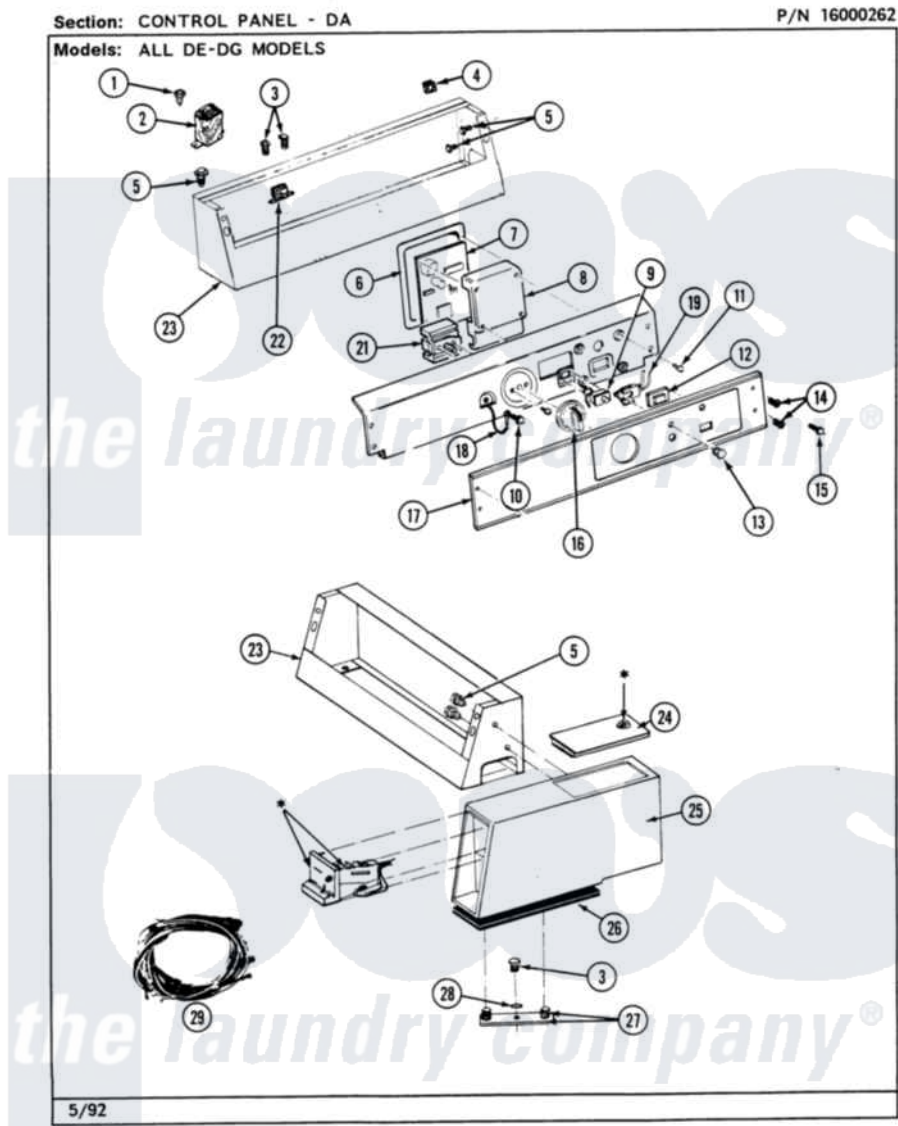

Maytag MDG26DAABG 01 - CONTROL PANEL

2

Maytag [Commercial Maytag MDG26DAABG Dryer Parts](#) Parts Diagram 01 - CONTROL PANEL
 Click on the part number to view part

Item	Original Part Number	Replaced By	Status	Part Description
001	Y251119	3177991		Screw
002	208048			Relay, Heater Motor
"	NLA		Not Available	RELAY
003	211294	90767		Screw, 8A X 3/8 HeX Washer Head Tapping
004	215003			Fastener, Panel And Bracket
005	212276	W10116760		Screw
006	NLA		Not Available	COVER, CIRCUIT BOARD
007	NLA		Not Available	CIRCUIT BOARD ASSY
008	NLA		Not Available	ENCLOSURE, CIRCUIT BOARD
009	NLA		Not Available	SWITCH, START
010	Y313588	488234		Screw 8-32 X 1/4
011	312956			Screw-Igniter And Clip Mount
012	NLA		Not Available	WINDOW, DATA
013	215564			Lens, Indicator Light
014	215506			Screw, Control Panel Overlay

015	NLA		Not Available	LENS, LIGHT GREEN
016	306938			Knob, Selector Switch
017	NLA		Not Available	PANEL, CONTROL
018	205810			Wire, Ground
019	204075		Not Available	PILOT LAMP (DG MODELS ONLY)
020	315343	31-5343		Parts Manual
"	NLA		Not Available	(ALM)
021	307237	W10327105		Switch, Cycle Selection
022	NLA		Not Available	TRANSFORMER
023	NLA		Not Available	CONTROL COVER ASSY. (WHT)
024	203188		Not Available	TIMER ACCESS DOOR (WHT)
"	203188L		Not Available	ACCESS DOOR-ALMOND
"	203188M		Not Available	ACCESS DOOR-HARVEST WHEAT
025	207940	22001407		Case, Coin Slide
"	207940L	22001408		(ALM)
"	NLA		Not Available	(HVST WHEAT)
026	214660			Gasket, Control Center
027	NLA		Not Available	MTG. STRAP---NA
028	910309			Washer, Mounting Strap
029	208045			Harness, Wire Sensor Switch To Circuit Brd
"	NLA		Not Available	HARNESS,WIRE MAIN