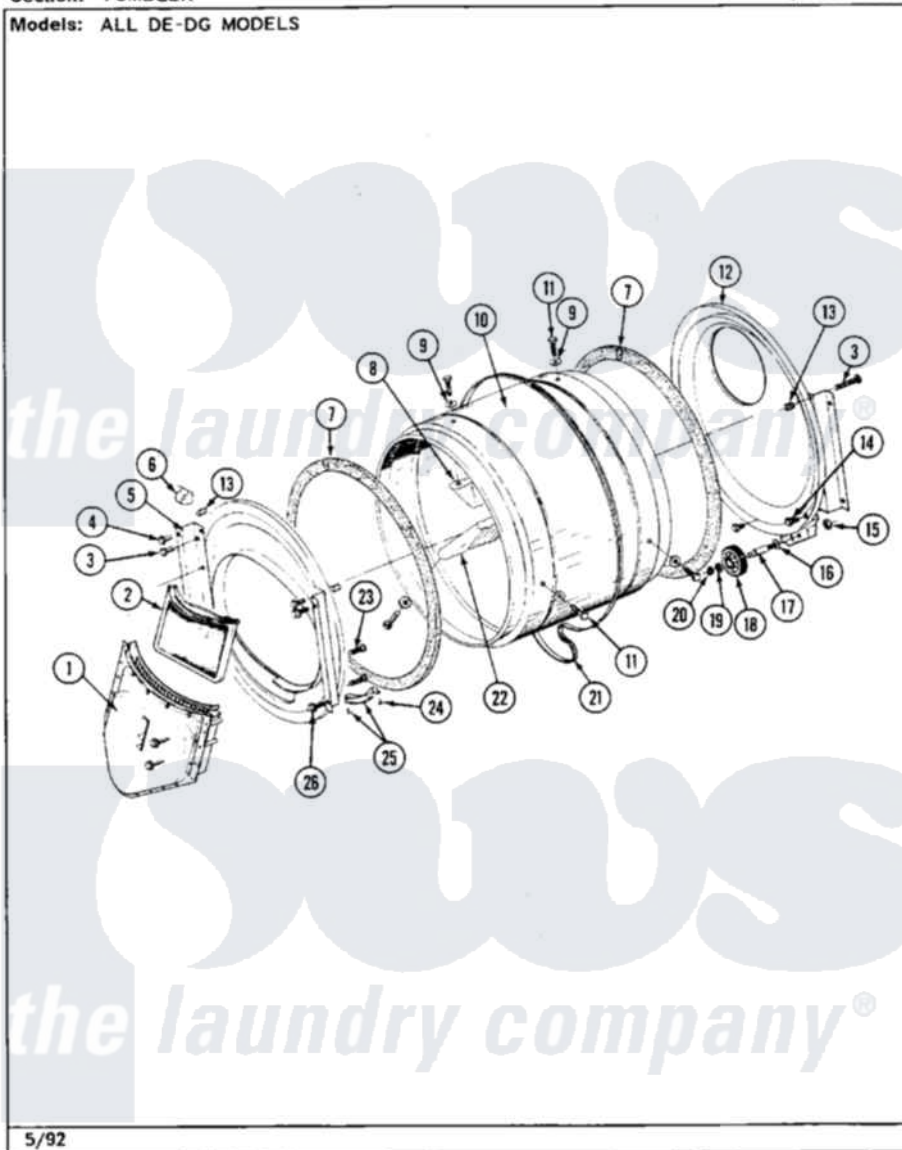

Maytag MDG26DAABG 03 - CABINET-FRONT

Section: TUMBLER

P/N 16000262

Models: ALL DE-DG MODELS

5/92

12

Maytag [Commercial Maytag MDG26DAABG Dryer Parts](#) Parts Diagram 03 - CABINET-FRONT

[Click on the part number to view part](#)

Item	Original Part Number	Replaced By	Status	Part Description
001	307105		Not Available	COVER, TOP ASSY. (WHT)
"	NLA		Not Available	(ALM)
002	NLA		Not Available	COIN DROP ASSY.
003	NLA		Not Available	CONTROL COVER (WHT)
004	212276	W10116760		Screw
005	207940	22001407		Case, Coin Slide
"	207940L	22001408		(ALM)
"	NLA		Not Available	(HVST WHEAT)
006	203188		Not Available	TIMER ACCESS DOOR (WHT)
"	203188L		Not Available	ACCESS DOOR-ALMOND
"	203188M		Not Available	ACCESS DOOR-HARVEST WHEAT
007	Y052740	62739		Nut, Lock
008	214660			Gasket, Control Center
009	211294	90767		Screw, 8A X 3/8 HeX Washer Head Tapping

010	910309		Washer, Mounting Strap
011	NLA	Not Available	MTG. STRAP---NA
012	NLA	Not Available	CABINET (WHT)
013	213007		Xfor Cabinet See Cabinet, Back
014	Y303361	Not Available	BASE ASSY. (UPPER & LOWER)
015	Y310632	1163839	Screw
016	Y305086		Adjustable Leg And Nut
017	Y314137		Foot, Rubber
018	204439		Screw And Fstner Assembly
019	NLA	Not Available	DOOR, ACCESS (WHT)
020	307998L		Front Panel---NA
"	NLA	Not Available	FRONT PANEL ASSY. (WHT)
021	308061	Not Available	DOOR ASSY. COMPLETE (WHT)
"	NLA	Not Available	(ALM)
022	314946		Handle White
"	314972		Handle Door ALM
"	NLA	Not Available	(HVST WHEAT)
023	204445		Screw And Fastener Assembly