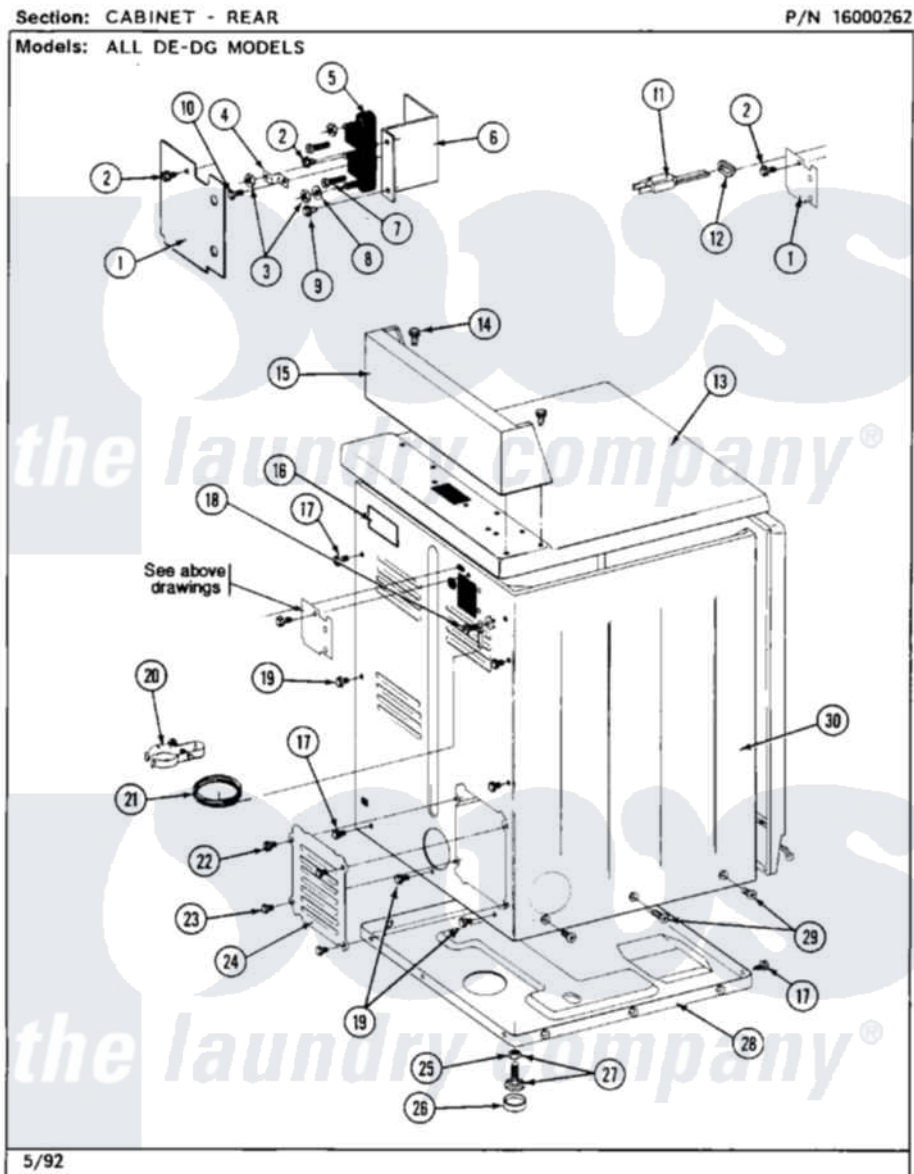

Maytag MDG26DAABG 04 - CABINET-REAR

8

Maytag [Commercial Maytag MDG26DAABG Dryer Parts](#) Parts Diagram 04 - CABINET-REAR
 Click on the part number to view part

Item	Original Part Number	Replaced By	Status	Part Description
001	Y312905		Not Available	COVER, TERMINAL
002	Y313561			Screw---NA
003	W10124350		Not Available	NOT REQUIRED PART OR SEE NOTE
004	W10124350		Not Available	NOT REQUIRED PART OR SEE NOTE
005	W10124350		Not Available	NOT REQUIRED PART OR SEE NOTE
006	W10124350		Not Available	NOT REQUIRED PART OR SEE NOTE
007	W10124350		Not Available	NOT REQUIRED
008	W10124350		Not Available	NOT REQUIRED
009	Y310632	1163839		Screw
010	W10124350		Not Available	NOT REQUIRED
011	302521		Not Available	CORD, POWER PART NOT USED-GAS MODELS ONLY
012	211881			Grommet, Cord Part Not Used-Gas Models Only
013	307105		Not Available	COVER, TOP ASSY. (WHT)

"	NLA		Not Available	(ALM)
014	212276	W10116760		Screw
015	307105		Not Available	COVER, TOP ASSY. (WHT)
"	NLA		Not Available	(ALM)
016	214519			LABEL, ELECTRICAL INSTR. PART NOT USED-GAS MODELS ONLY
017	Y313561			Screw---NA
018	NLA		Not Available	SCREW & WASHER ASSY.
019	Y310632	1163839		Screw
020	301548			Clamp, Ground Wire
021	311155			Ground Wire And Clamp
022	Y313559			Screw
023	211294	90767		Screw, 8A X 3/8 HeX Washer Head Tapping
024	Y312951		Not Available	ACCESS COVER, BACK
025	Y052740	62739		Nut, Lock
026	Y314137			Foot, Rubber
027	Y305086			Adjustable Leg And Nut
028	Y303361		Not Available	BASE ASSY. (UPPER & LOWER)
029	213007			Xfor Cabinet See Cabinet, Back
030	NLA		Not Available	CABINET (WHT)