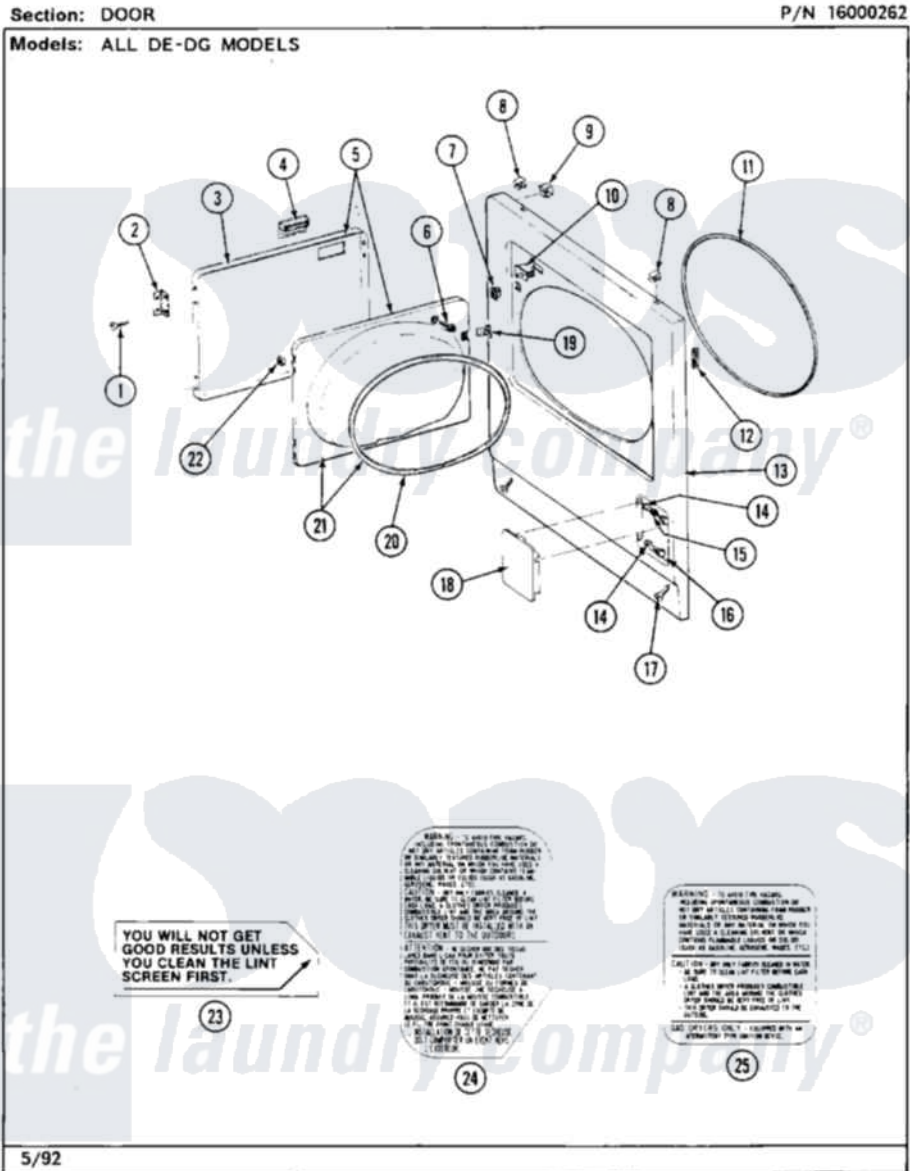

Maytag MDG26DAABG 05 - DOOR

10

Maytag [Commercial Maytag MDG26DAABG Dryer Parts](#) Parts Diagram 05 - DOOR

[Click on the part number to view part](#)

Item	Original Part Number	Replaced By	Status	Part Description
001	Y314062			Screw, Door Hinge And Panel
002	307099	33001230		Hinge, Door
003	314966			Panel, Outer
"	NLA		Not Available	(ALM)
004	314946			Handle White
"	314972			Handle Door ALM
"	NLA		Not Available	(HVST WHEAT)
005	NLA		Not Available	(ALM)
"	Y307111		Not Available	DOOR ASSY. COMPLETE (WHT)
006	312960	489355		Screw, 8 X 1/2
007	306436			Door Latch Kit--W
008	212982	22001650		Fastener, Spring
009	Y310376			Clip, Door Switch Harness
010	Y305753	W10169313		Switch-Dor
011	314937			Seal, Front Panel
012	Y313907			Fastener, Twin

013	307998L		Front Panel----NA
"	NLA	Not Available	PANEL, FRONT (WHT)
014	NLA	Not Available	BUSHING, ACCESS DOOR
015	312369		Sleeve, Access Panel Stud Part Not Used
016	212949	22001866	Screw, Relay
017	204439		Screw And Fstner Assembly
018	NLA	Not Available	DOOR, ACCESS (WHT)
019	314936	33001305	Strike, Door
020	314935	33001192	Seal, Door
021	307098	Not Available	DOOR, INNER (W/SEAL)
022	Y313910		Clip, Door Liner To Outer Panel
023	Y313340		LABEL, LINT SCREEN INSTRUCTION
024	314941	Not Available	LABEL, INSTRUCTION
025	NLA	Not Available	LABEL, INSTRUCTION (CANADA)