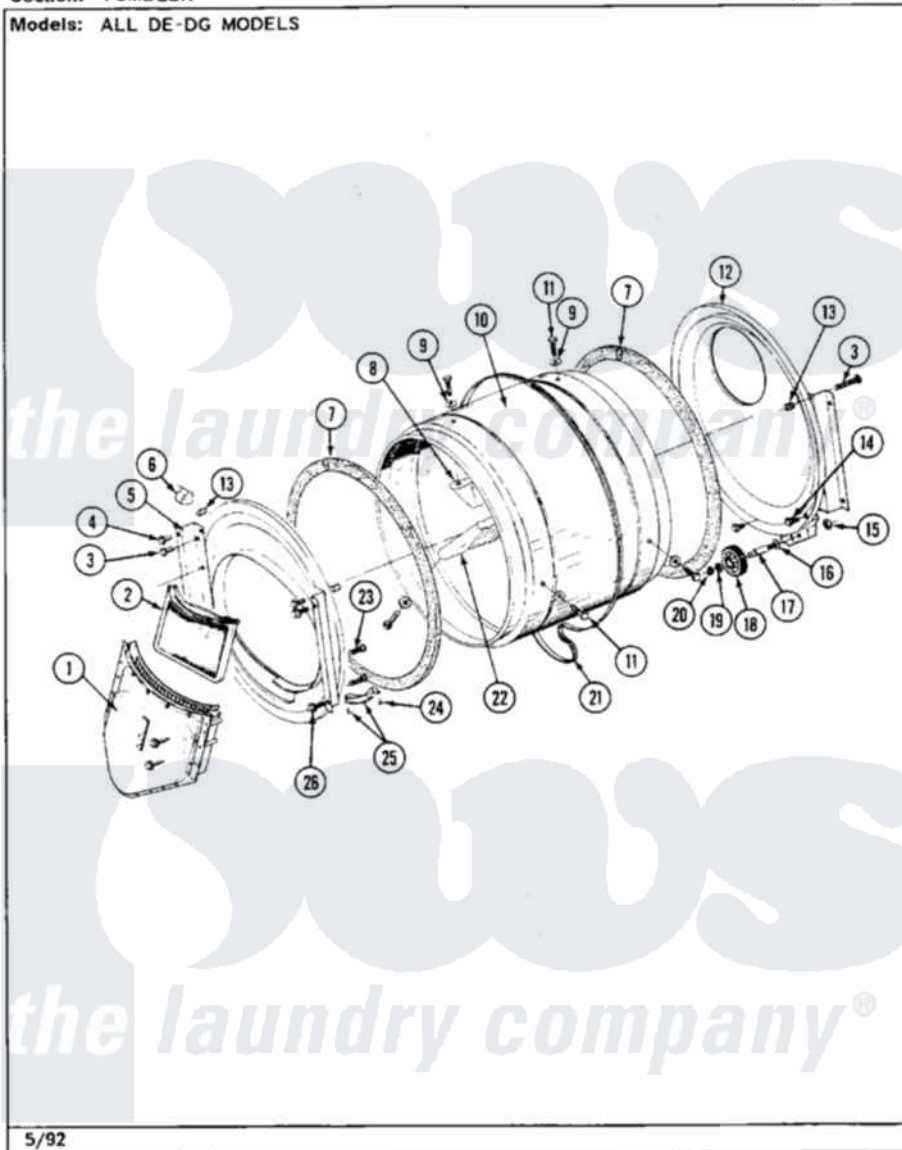

Maytag MDG26DAABG 06 - TUMBLER

Section: TUMBLER

P/N 16000262

Models: ALL DE-DG MODELS

5/92

12

Maytag [Commercial Maytag MDG26DAABG Dryer Parts](#) Parts Diagram 06 - TUMBLER

[Click on the part number to view part](#)

Item	Original Part Number	Replaced By	Status	Part Description
001	Y307112	33001016		Outlet Duct Assembly
002	307108	33002970		Lint Filte
003	NLA		Not Available	SCREW, TUMBLER SUPPORT
004	Y313561			Screw---NA
005	307109	33001179		Front, Tumbler
006	Y310376			Clip, Door Switch Harness
007	314820			Seal, Tumbler
008	314803	33001012		Baffle
009	314158			Washer, Baffle To Tumbler
010	306663		Not Available	TUMBLER W/BAFFLES
"	314802		Not Available	TUMBLER W/OUT BAFFLES
011	Y310759			Screw, Tumbler Baffles
012	Y307114	33001178		Back, Tumbler
"	Y308544	33001178		Back, Tumbler
013	NLA		Not Available	COVER, THREAD
				Screw, 2A X 2/8 Hex Washer

014	211294	90767	Screw, 0A X 3/8 Hex Washer Head Tapping
015	312538	33001443	Nut, Hex
016	Y313347	312535	Washer, Vault Mounting Brk.
017	Y312948	6-3129480	Shaft- Tumbler
018	Y303373	12001541	Drum Roller/Washer Assembly--W
019	312535		Washer, Vault Mounting Brk.
020	410233	9703438	Ring-Retrn
021	Y312959		Poly "V" Belt For Tumbler
022	314804	33001004	Baffle, Tall
023	Y314110	33002917	Screw, No.10-16
024	210720		Rivet, Bearing To Tumbler Frnt
025	306508		Tumbler Bearing Kit ----W
026	Y310632	1163839	Screw