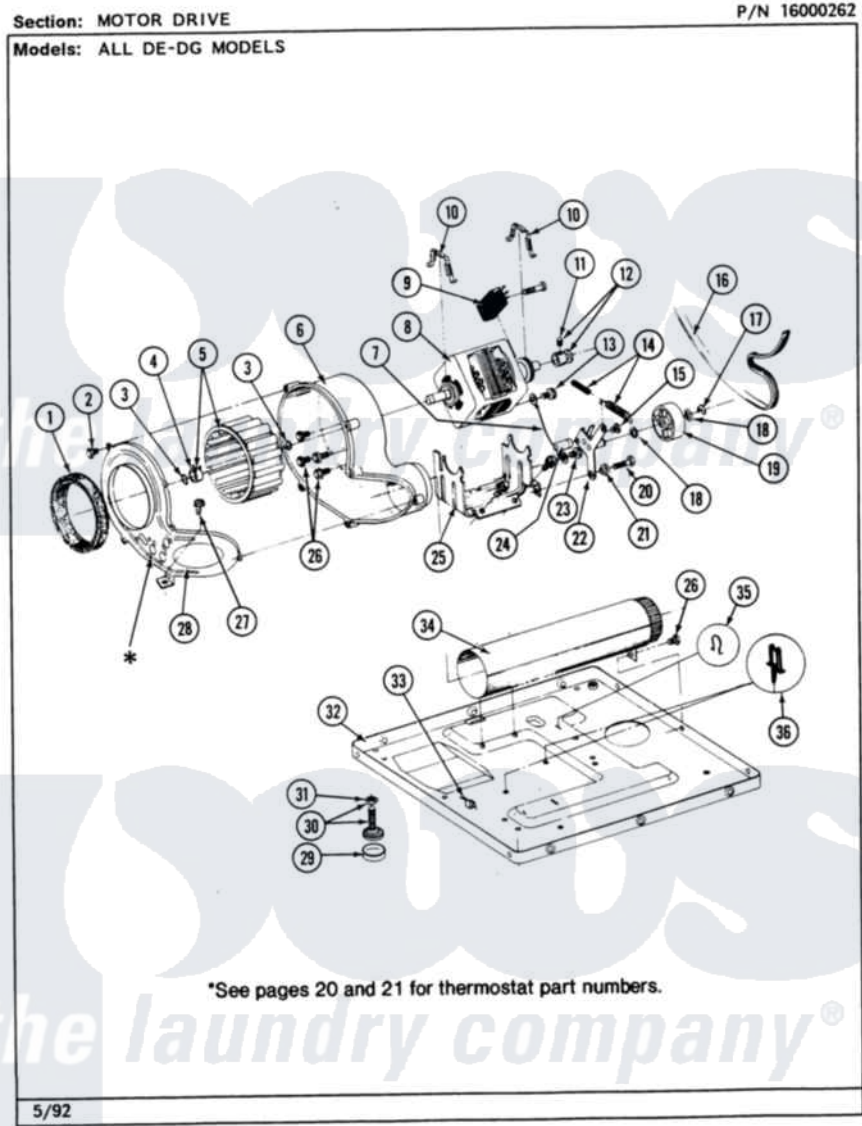

Maytag MDG26DAABG 07 - MOTOR DRIVE

Maytag [Commercial Maytag MDG26DAABG Dryer Parts](#) Parts Diagram 07 - MOTOR DRIVE
 Click on the part number to view part

Item	Original Part Number	Replaced By	Status	Part Description
001	Y312901			Seal, Housing Cover
002	Y312961	W10116751		Screw
003	410233	9703438		Ring-Retrn
004	312967			Clamp, Blower Housing
005	Y303836			Blower Wheel Assembly And Clamp
006	Y312893			Housing, Blower
007	901220			Ground Wire
008	Y303358	W10410999		Motor-Drve
009	306207		Not Available	(PROD. No.303358-8 & No.303358-9)
"	NLA		Not Available	SWITCH, EXTERNAL START (MOTOR)
"	Y303877		Not Available	SWITCH, MOTOR EXTERNAL START No.303358-2, No.303358-4, 303358-7
"	Y303879			Switch, Motor External Start
010	Y015825			Clip, Motor To Motor Support

011	Y053241		Set Screw, Motor Pulley
012	Y305185	6-3051850	Pulley- MO
013	910343	488234	Screw 8-32 X 1/4
014	Y303945		IDLER SPRING ASSY. W/PLUG
015	Y312961	W10116751	Screw
016	Y312959		Poly "V" Belt For Tumbler
017	312958	354987	Ring, Retaining
018	Y312527		Washer, Idler Shaft
019	Y303705	6-3037050	Pulley- ID
020	Y014874		Screw, Idler Arm And Sleeve
021	Y312894	315772	Sleeve, Idler Arm
022	Y303363	6-3033630	Idler Arm
023	211294	90767	Screw, 8A X 3/8 HeX Washer Head Tapping
024	Y313582	W10116756	Spacer
025	NLA		Not Available
026	Y310632	1163839	Screw
027	Y313561		Screw----NA
028	314847		COVER, BLOWER HOUSING
029	Y314137		Foot, Rubber
030	Y305086		Adjustable Leg And Nut
031	Y052740	62739	Nut, Lock
032	Y303361		Not Available
033	Y310376		BASE ASSY. (UPPER & LOWER)
034	Y303442		Clip, Door Switch Harness
035	410490		EXHAUST DUCT ASSEMBLY
036	Y313262	W10116752	Spring, Retainer Wire Harness
			Retainer-