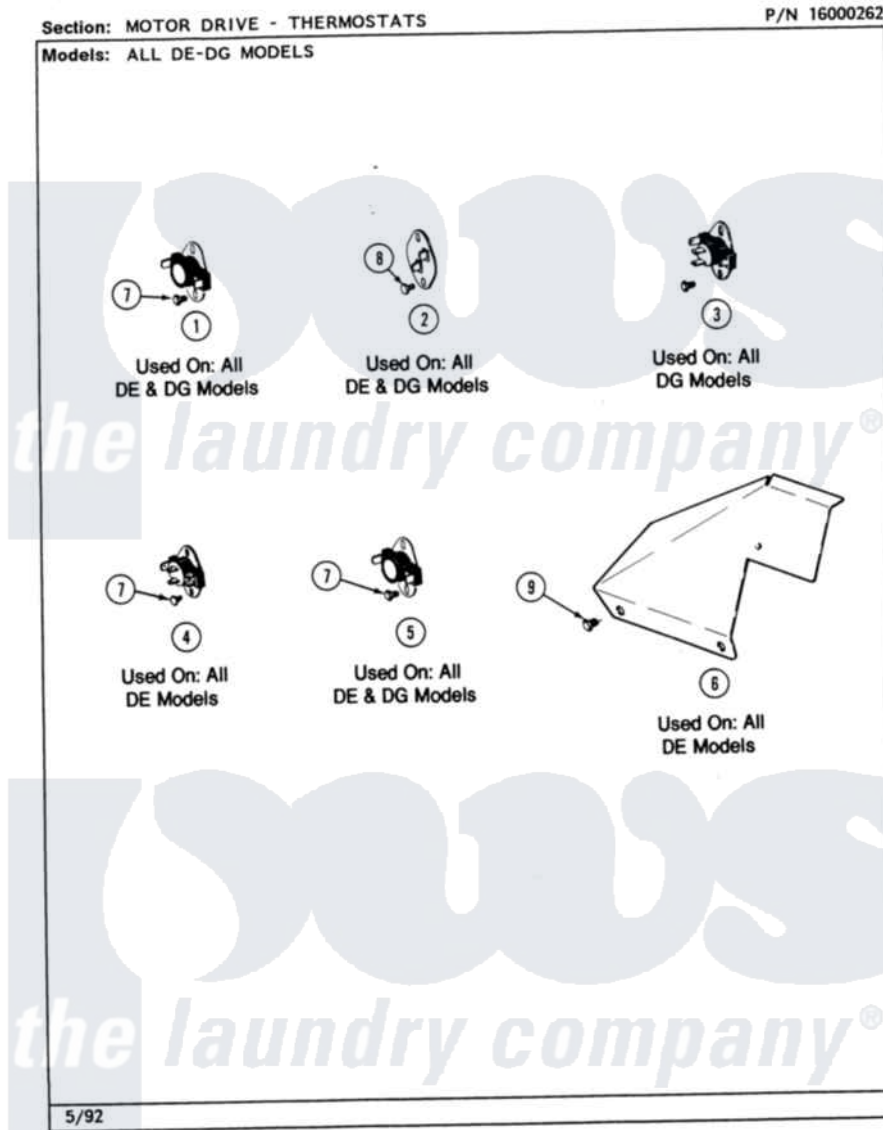

Maytag MDG26DAABG 08 - MOTOR DRIVE-THERMOSTATS

20

Maytag [Commercial Maytag MDG26DAABG Dryer Parts](#) Parts Diagram 08 - MOTOR DRIVE-THERMOSTATS
 Click on the part number to view part

Item	Original Part Number	Replaced By	Status	Part Description
001	303392			Thermostat, Cycling
002	306604			Cut-Off, Thermal Part Not Used
003	306966			Thermostat, Multi-Temp Part Not Used Mdg26ct-MN Only
004	W10124350		Not Available	NOT REQUIRED PART OR SEE NOTE
005	308211			Thermostat, Cool Down
006	W10124350		Not Available	NOT REQUIRED PART OR SEE NOTE
007	211294	90767		Screw, 8A X 3/8 HeX Washer Head Tapping
008	NLA		Not Available	SCREW, THERMAL CUT-OFF
009	W10124350		Not Available	NOT REQUIRED