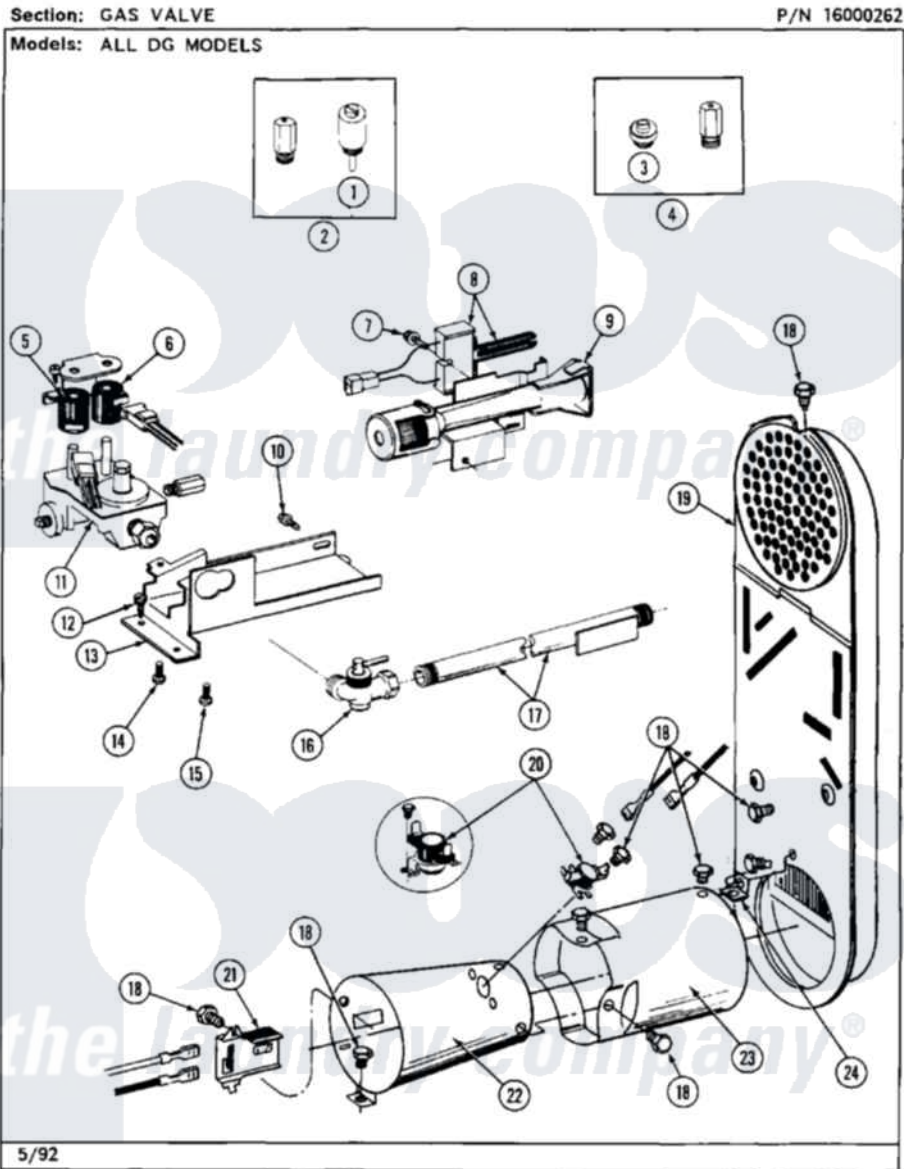

Maytag MDG26DAABG 09 - GAS VALVE

16

Maytag [Commercial Maytag MDG26DAABG Dryer Parts](#) Parts Diagram 09 - GAS VALVE
Click on the part number to view part

Item	Original Part Number	Replaced By	Status	Part Description
001	306184		Not Available	PLUG, BLOCKING (LPG REGULATOR)
002	Y308378	W10402145		LP Gas Con
003	314602	694424		Leak, Limiter
004	Y308377		Not Available	CONVERSION KIT (LP TO NATURAL)
005	306106			Coil, Holding And Booster-W
006	306105	694540		Coil, 60 Hz
007	304971			Screw Note: Screw, Igniter
008	304970	4391996		Ignitor
009	Y308457	33002793		Burner Assembly
010	Y310632	1163839		Screw
011	308345			Valve, Gas
012	Y313561			Screw---NA
013	314566			Gas Control Bracket
014	314082	90767		Screw, 8A X 3/8 HeX Washer Head Tapping

015	Y313559		Screw
016	Y303349		Angle Shut-Off, Gas Valve
017	Y303383	33001735	Pipe And Bracket Assembly Series 18 Not Needed Use Vavle
018	211294	90767	Screw, 8A X 3/8 HeX Washer Head Tapping
019	307119		Duct, Inlet Assembly
020	305169		Thermostat, Hi-Limit Gas
021	Y303377	338906	Radiant, Sensor
022	Y303368		Cone, Combustion
"	Y308548		Combustion Cone Assembly
023	Y303841		Cone, Extension
024	Y312890		Retainer, Heater Chamber