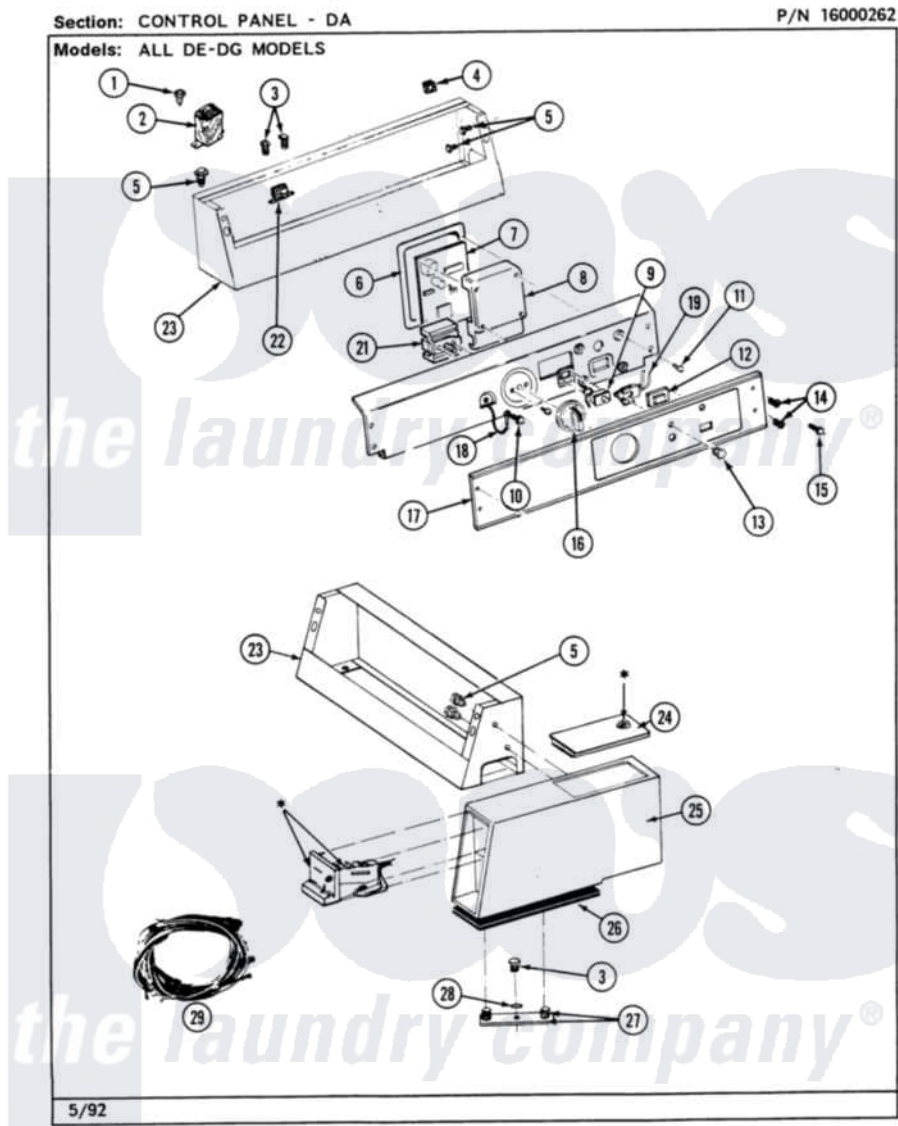

# Maytag MDG26DAABL 01 - CONTROL PANEL

2

Maytag [Commercial Maytag MDG26DAABL Dryer Parts](#) Parts Diagram 01 - CONTROL PANEL  
 Click on the part number to view part

Item	Original Part Number	Replaced By	Status	Part Description
001	Y251119	<a href="#">3177991</a>		Screw
002	<a href="#">208048</a>			Relay, Heater Motor
"	NLA		Not Available	RELAY
003	<a href="#">211294</a>	<a href="#">90767</a>		Screw, 8A X 3/8 HeX Washer Head Tapping
004	<a href="#">215003</a>			Fastener, Panel And Bracket
005	212276	<a href="#">W10116760</a>		Screw
006	NLA		Not Available	COVER, CIRCUIT BOARD
007	NLA		Not Available	CIRCUIT BOARD ASSY
008	NLA		Not Available	ENCLOSURE, CIRCUIT BOARD
009	NLA		Not Available	SWITCH, START
010	<a href="#">Y313588</a>	<a href="#">488234</a>		Screw 8-32 X 1/4
011	<a href="#">312956</a>			Screw-Igniter And Clip Mount
012	NLA		Not Available	WINDOW, DATA
013	<a href="#">215564</a>			Lens, Indicator Light
014	<a href="#">215506</a>			Screw, Control Panel Overlay

015	NLA		Not Available	LENS, LIGHT GREEN
016	<a href="#">306938</a>			Knob, Selector Switch
017	NLA		Not Available	PANEL, CONTROL
018	<a href="#">205810</a>			Wire, Ground
019	204075		Not Available	PILOT LAMP (DG MODELS ONLY)
020	<a href="#">315343</a>	<a href="#">31-5343</a>		Parts Manual
"	NLA		Not Available	(ALM)
021	307237	<a href="#">W10327105</a>		Switch, Cycle Selection
022	NLA		Not Available	TRANSFORMER
023	NLA		Not Available	CONTROL COVER ASSY. (WHT)
024	203188		Not Available	TIMER ACCESS DOOR (WHT)
"	203188L		Not Available	ACCESS DOOR-ALMOND
"	203188M		Not Available	ACCESS DOOR-HARVEST WHEAT
025	207940	<a href="#">22001407</a>		Case, Coin Slide
"	207940L	<a href="#">22001408</a>		(ALM)
"	NLA		Not Available	(HVST WHEAT)
026	<a href="#">214660</a>			Gasket, Control Center
027	NLA		Not Available	MTG. STRAP---NA
028	<a href="#">910309</a>			Washer, Mounting Strap
029	<a href="#">208045</a>			Harness, Wire Sensor Switch To Circuit Brd
"	NLA		Not Available	HARNES, WIRE MAIN