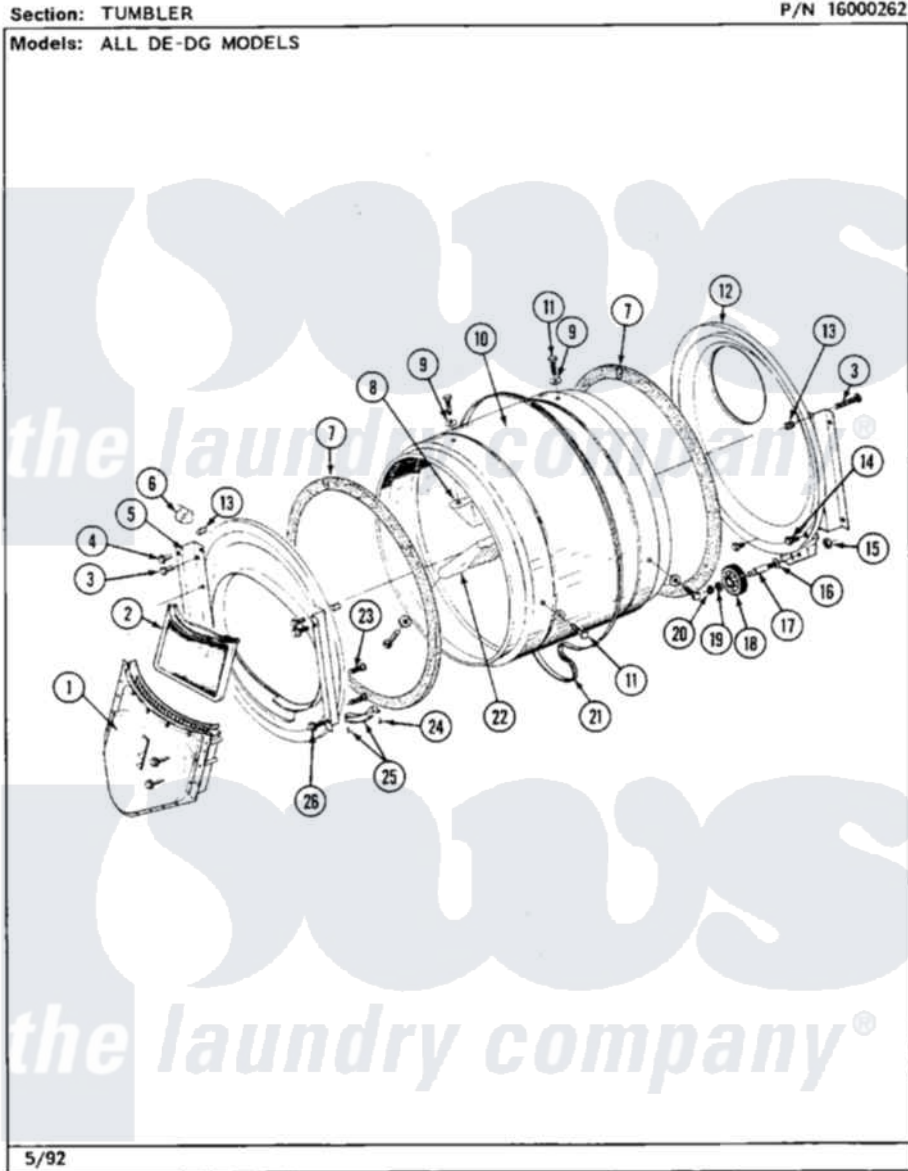

Maytag MDG26DAABL 03 - CABINET-FRONT

12

Maytag [Commercial Maytag MDG26DAABL Dryer Parts](#) Parts Diagram 03 - CABINET-FRONT
Click on the part number to view part

Item	Original Part Number	Replaced By	Status	Part Description
001	307105		Not Available	COVER, TOP ASSY. (WHT)
"	NLA		Not Available	(ALM)
002	NLA		Not Available	COIN DROP ASSY.
003	NLA		Not Available	CONTROL COVER (WHT)
004	212276	W10116760		Screw
005	207940	22001407		Case, Coin Slide
"	207940L	22001408		(ALM)
"	NLA		Not Available	(HVST WHEAT)
006	203188		Not Available	TIMER ACCESS DOOR (WHT)
"	203188L		Not Available	ACCESS DOOR-ALMOND
"	203188M		Not Available	ACCESS DOOR-HARVEST WHEAT
007	Y052740	62739		Nut, Lock
008	214660			Gasket, Control Center
009	211294	90767		Screw, 8A X 3/8 HeX Washer Head Tapping

010	910309		Washer, Mounting Strap
011	NLA	Not Available	MTG. STRAP---NA
012	NLA	Not Available	CABINET (WHT)
013	213007		Xfor Cabinet See Cabinet, Back
014	Y303361	Not Available	BASE ASSY. (UPPER & LOWER)
015	Y310632	1163839	Screw
016	Y305086		Adjustable Leg And Nut
017	Y314137		Foot, Rubber
018	204439		Screw And Fstner Assembly
019	NLA	Not Available	DOOR, ACCESS (WHT)
020	307998L		Front Panel---NA
"	NLA	Not Available	FRONT PANEL ASSY. (WHT)
021	308061	Not Available	DOOR ASSY. COMPLETE (WHT)
"	NLA	Not Available	(ALM)
022	314946		Handle White
"	314972		Handle Door ALM
"	NLA	Not Available	(HVST WHEAT)
023	204445		Screw And Fastener Assembly