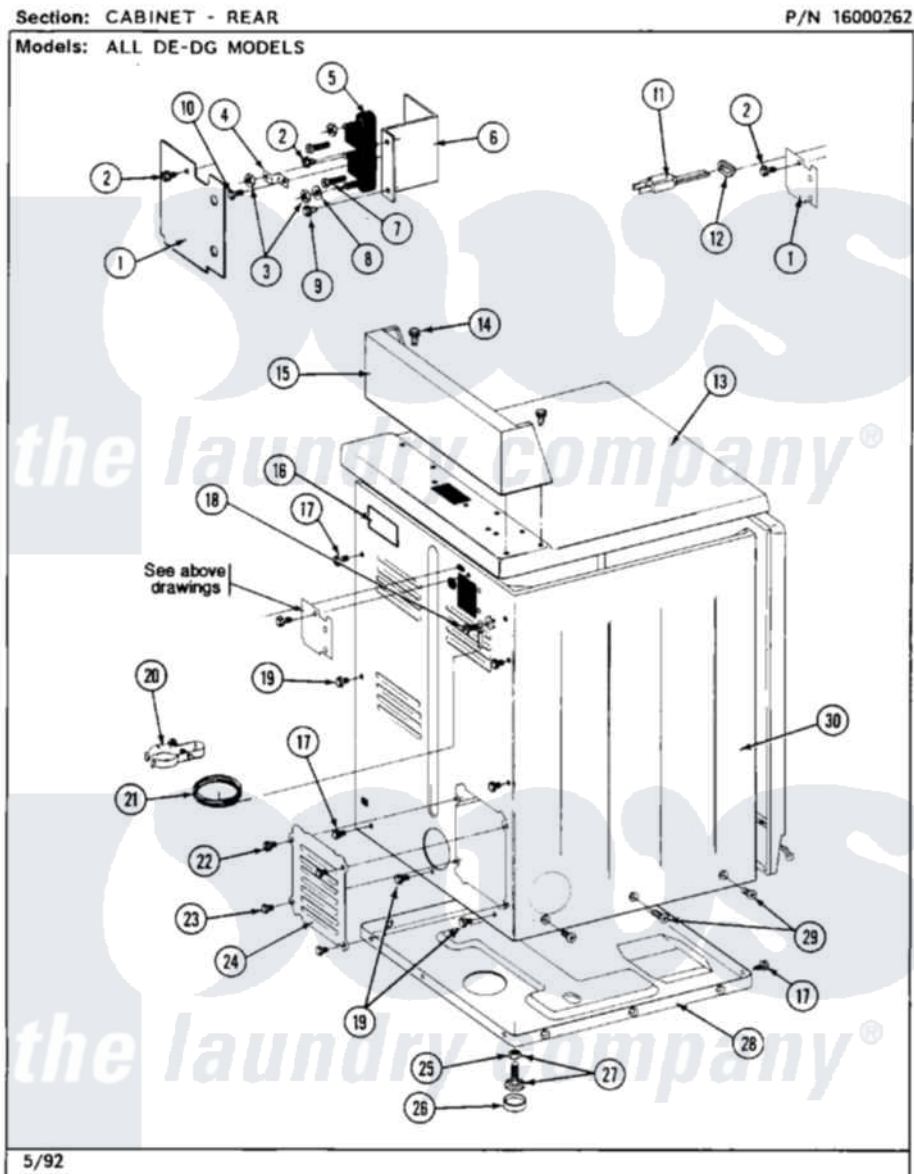

# Maytag MDG26DAABL 04 - CABINET-REAR

8

Maytag [Commercial Maytag MDG26DAABL Dryer Parts](#) Parts Diagram 04 - CABINET-REAR  
 Click on the part number to view part

Item	Original Part Number	Replaced By	Status	Part Description
001	Y312905		Not Available	COVER, TERMINAL
002	<a href="#">Y313561</a>			Screw---NA
003	W10124350		Not Available	NOT REQUIRED PART OR SEE NOTE
004	W10124350		Not Available	NOT REQUIRED PART OR SEE NOTE
005	W10124350		Not Available	NOT REQUIRED PART OR SEE NOTE
006	W10124350		Not Available	NOT REQUIRED PART OR SEE NOTE
007	W10124350		Not Available	NOT REQUIRED
008	W10124350		Not Available	NOT REQUIRED
009	Y310632	<a href="#">1163839</a>		Screw
010	W10124350		Not Available	NOT REQUIRED
011	302521		Not Available	CORD, POWER PART NOT USED-GAS MODELS ONLY
012	<a href="#">211881</a>			Grommet, Cord Part Not Used-Gas Models Only
013	307105		Not Available	COVER, TOP ASSY. (WHT)

"	NLA		Not Available	(ALM)
014	212276	<a href="#">W10116760</a>		Screw
015	307105		Not Available	COVER, TOP ASSY. (WHT)
"	NLA		Not Available	(ALM)
016	<a href="#">214519</a>			LABEL, ELECTRICAL INSTR. PART NOT USED-GAS MODELS ONLY
017	<a href="#">Y313561</a>			Screw---NA
018	NLA		Not Available	SCREW & WASHER ASSY.
019	Y310632	<a href="#">1163839</a>		Screw
020	<a href="#">301548</a>			Clamp, Ground Wire
021	<a href="#">311155</a>			Ground Wire And Clamp
022	<a href="#">Y313559</a>			Screw
023	<a href="#">211294</a>	<a href="#">90767</a>		Screw, 8A X 3/8 HeX Washer Head Tapping
024	Y312951		Not Available	ACCESS COVER, BACK
025	<a href="#">Y052740</a>	<a href="#">62739</a>		Nut, Lock
026	<a href="#">Y314137</a>			Foot, Rubber
027	<a href="#">Y305086</a>			Adjustable Leg And Nut
028	Y303361		Not Available	BASE ASSY. (UPPER & LOWER)
029	<a href="#">213007</a>			Xfor Cabinet See Cabinet, Back
030	NLA		Not Available	CABINET (WHT)