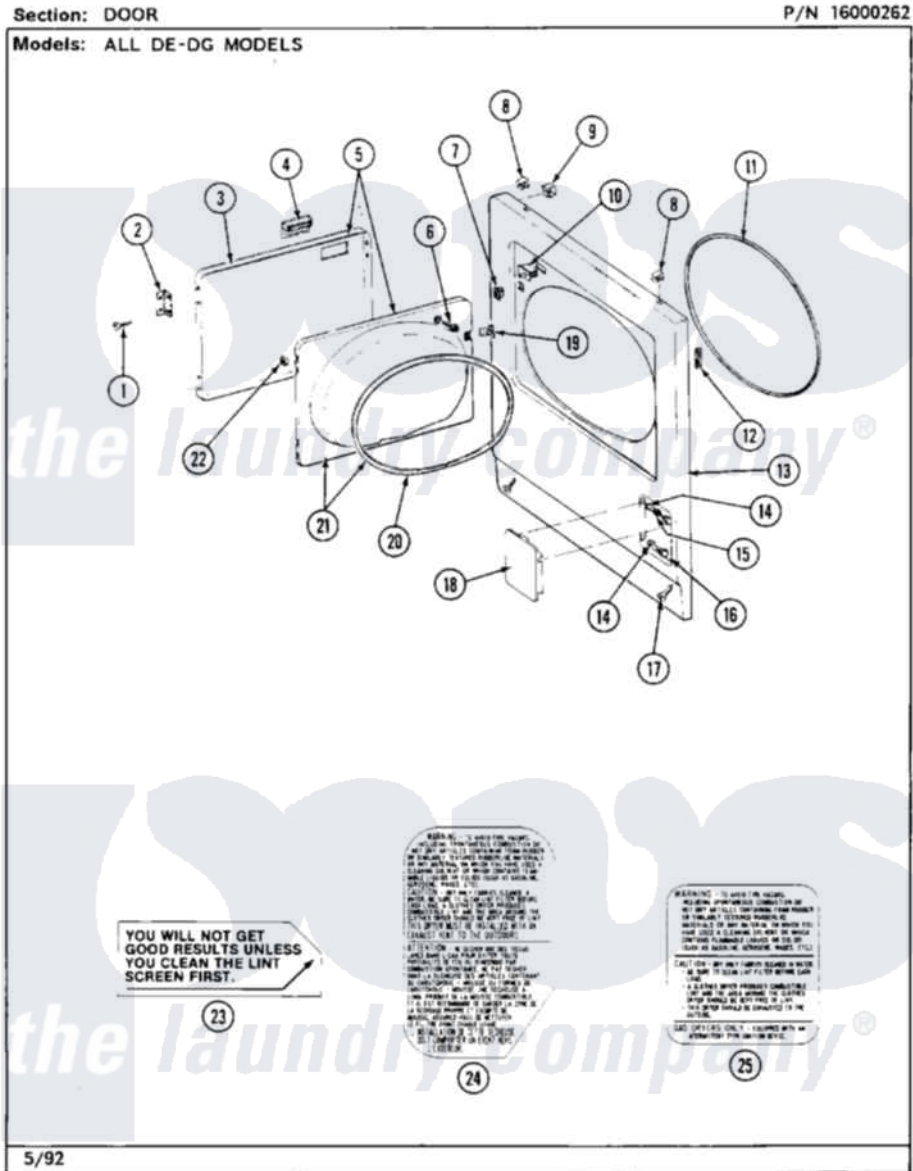

# Maytag MDG26DAABL 05 - DOOR

10

Maytag [Commercial Maytag MDG26DAABL Dryer Parts](#) Parts Diagram 05 - DOOR  
 Click on the part number to view part

Item	Original Part Number	Replaced By	Status	Part Description
001	<a href="#">Y314062</a>			Screw, Door Hinge And Panel
002	307099	<a href="#">33001230</a>		Hinge, Door
003	<a href="#">314966</a>			Panel, Outer
"	NLA		Not Available	(ALM)
004	<a href="#">314946</a>			Handle White
"	<a href="#">314972</a>			Handle Door ALM
"	NLA		Not Available	(HVST WHEAT)
005	NLA		Not Available	(ALM)
"	Y307111		Not Available	DOOR ASSY. COMPLETE (WHT)
006	312960	<a href="#">489355</a>		Screw, 8 X 1/2
007	<a href="#">306436</a>			Door Latch Kit--W
008	212982	<a href="#">22001650</a>		Fastener, Spring
009	<a href="#">Y310376</a>			Clip, Door Switch Harness
010	<a href="#">Y305753</a>	<a href="#">W10169313</a>		Switch-Dor
011	<a href="#">314937</a>			Seal, Front Panel
012	<a href="#">Y313907</a>			Fastener, Twin

013	<a href="#">307998L</a>		Front Panel----NA
"	NLA	Not Available	PANEL, FRONT (WHT)
014	NLA	Not Available	BUSHING, ACCESS DOOR
015	<a href="#">312369</a>		Sleeve, Access Panel Stud Part Not Used
016	212949	<a href="#">22001866</a>	Screw, Relay
017	<a href="#">204439</a>		Screw And Fstner Assembly
018	NLA	Not Available	DOOR, ACCESS (WHT)
019	314936	<a href="#">33001305</a>	Strike, Door
020	314935	<a href="#">33001192</a>	Seal, Door
021	307098	Not Available	DOOR, INNER (W/SEAL)
022	<a href="#">Y313910</a>		Clip, Door Liner To Outer Panel
023	<a href="#">Y313340</a>		LABEL, LINT SCREEN INSTRUCTION
024	314941	Not Available	LABEL, INSTRUCTION
025	NLA	Not Available	LABEL, INSTRUCTION (CANADA)