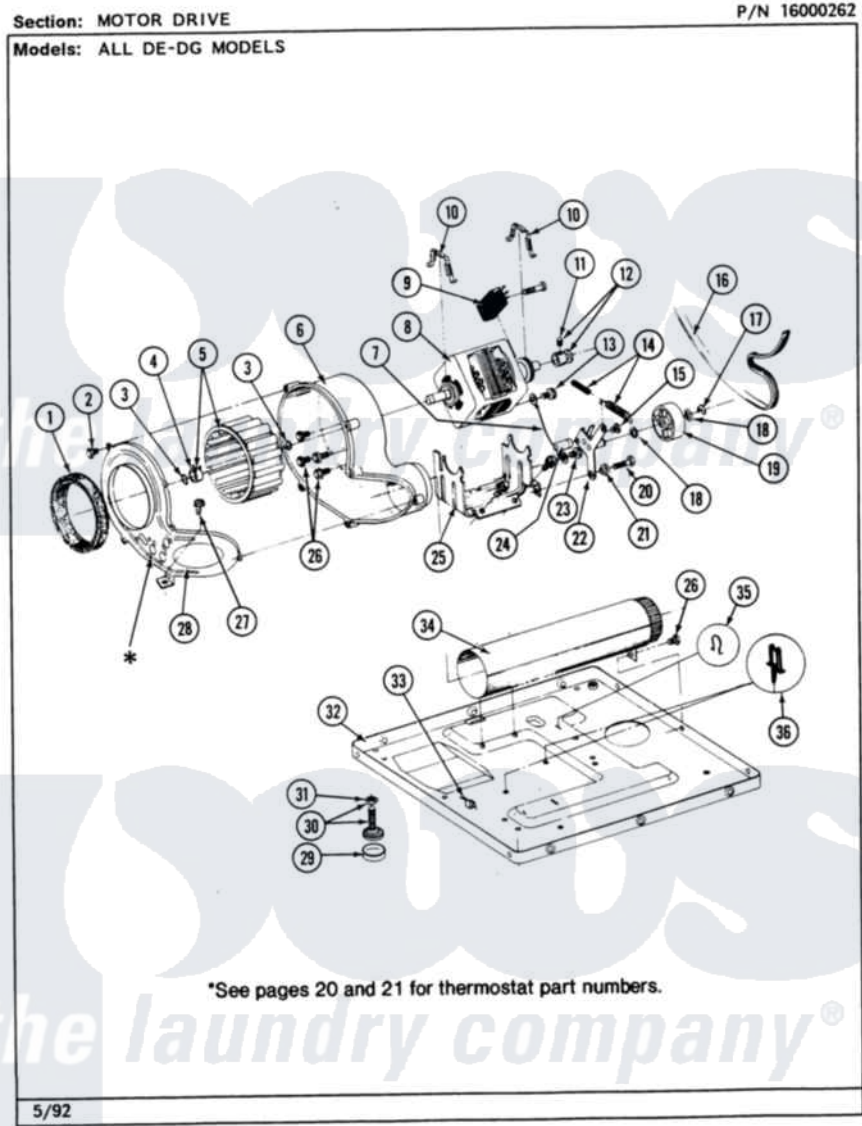

Maytag MDG26DAABL 07 - MOTOR DRIVE

Maytag [Commercial Maytag MDG26DAABL Dryer Parts](#) Parts Diagram 07 - MOTOR DRIVE
 Click on the part number to view part

Item	Original Part Number	Replaced By	Status	Part Description
001	Y312901			Seal, Housing Cover
002	Y312961	W10116751		Screw
003	410233	9703438		Ring-Retrn
004	312967			Clamp, Blower Housing
005	Y303836			Blower Wheel Assembly And Clamp
006	Y312893			Housing, Blower
007	901220			Ground Wire
008	Y303358	W10410999		Motor-Drve
009	306207		Not Available	(PROD. No.303358-8 & No.303358-9)
"	NLA		Not Available	SWITCH, EXTERNAL START (MOTOR)
"	Y303877		Not Available	SWITCH, MOTOR EXTERNAL START No.303358-2, No.303358-4, 303358-7
"	Y303879			Switch, Motor External Start
010	Y015825			Clip, Motor To Motor Support

011	Y053241		Set Screw, Motor Pulley
012	Y305185	6-3051850	Pulley- MO
013	910343	488234	Screw 8-32 X 1/4
014	Y303945		IDLER SPRING ASSY. W/PLUG
015	Y312961	W10116751	Screw
016	Y312959		Poly "V" Belt For Tumbler
017	312958	354987	Ring, Retaining
018	Y312527		Washer, Idler Shaft
019	Y303705	6-3037050	Pulley- ID
020	Y014874		Screw, Idler Arm And Sleeve
021	Y312894	315772	Sleeve, Idler Arm
022	Y303363	6-3033630	Idler Arm
023	211294	90767	Screw, 8A X 3/8 HeX Washer Head Tapping
024	Y313582	W10116756	Spacer
025	NLA		Not Available
026	Y310632	1163839	Screw
027	Y313561		Screw----NA
028	314847		COVER, BLOWER HOUSING
029	Y314137		Foot, Rubber
030	Y305086		Adjustable Leg And Nut
031	Y052740	62739	Nut, Lock
032	Y303361		Not Available
033	Y310376		BASE ASSY. (UPPER & LOWER)
034	Y303442		Clip, Door Switch Harness
035	410490		EXHAUST DUCT ASSEMBLY
036	Y313262	W10116752	Spring, Retainer Wire Harness
			Retainer-