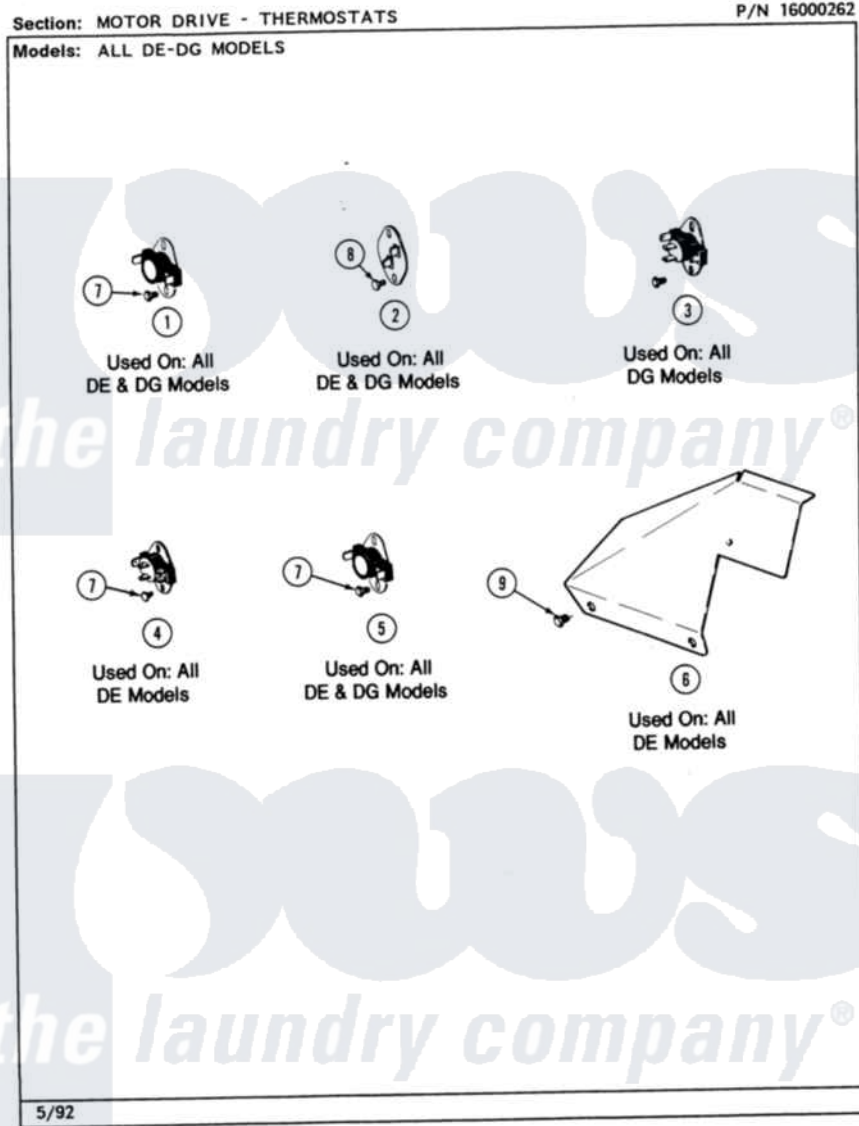

# Maytag MDG26DAABL 08 - MOTOR DRIVE-THERMOSTATS

Maytag Commercial Maytag MDG26DAABL Dryer Parts Parts Diagram 08 - MOTOR DRIVE-THERMOSTATS  
 Click on the part number to view part

| Item | Original Part Number   | Replaced By           | Status        | Part Description                                     |
|------|------------------------|-----------------------|---------------|--|
| 001  | <a href="#">303392</a> |                       |               | Thermostat, Cycling                                  |
| 002  | <a href="#">306604</a> |                       |               | Cut-Off, Thermal Part Not Used                       |
| 003  | <a href="#">306966</a> |                       |               | Thermostat, Multi-Temp Part Not Used Mdg26ct-MN Only |
| 004  | W10124350              |                       | Not Available | NOT REQUIRED PART OR SEE NOTE                        |
| 005  | <a href="#">308211</a> |                       |               | Thermostat, Cool Down                                |
| 006  | W10124350              |                       | Not Available | NOT REQUIRED PART OR SEE NOTE                        |
| 007  | <a href="#">211294</a> | <a href="#">90767</a> |               | Screw, 8A X 3/8 HeX Washer Head Tapping              |
| 008  | NLA                    |                       | Not Available | SCREW, THERMAL CUT-OFF                               |
| 009  | W10124350              |                       | Not Available | NOT REQUIRED   |