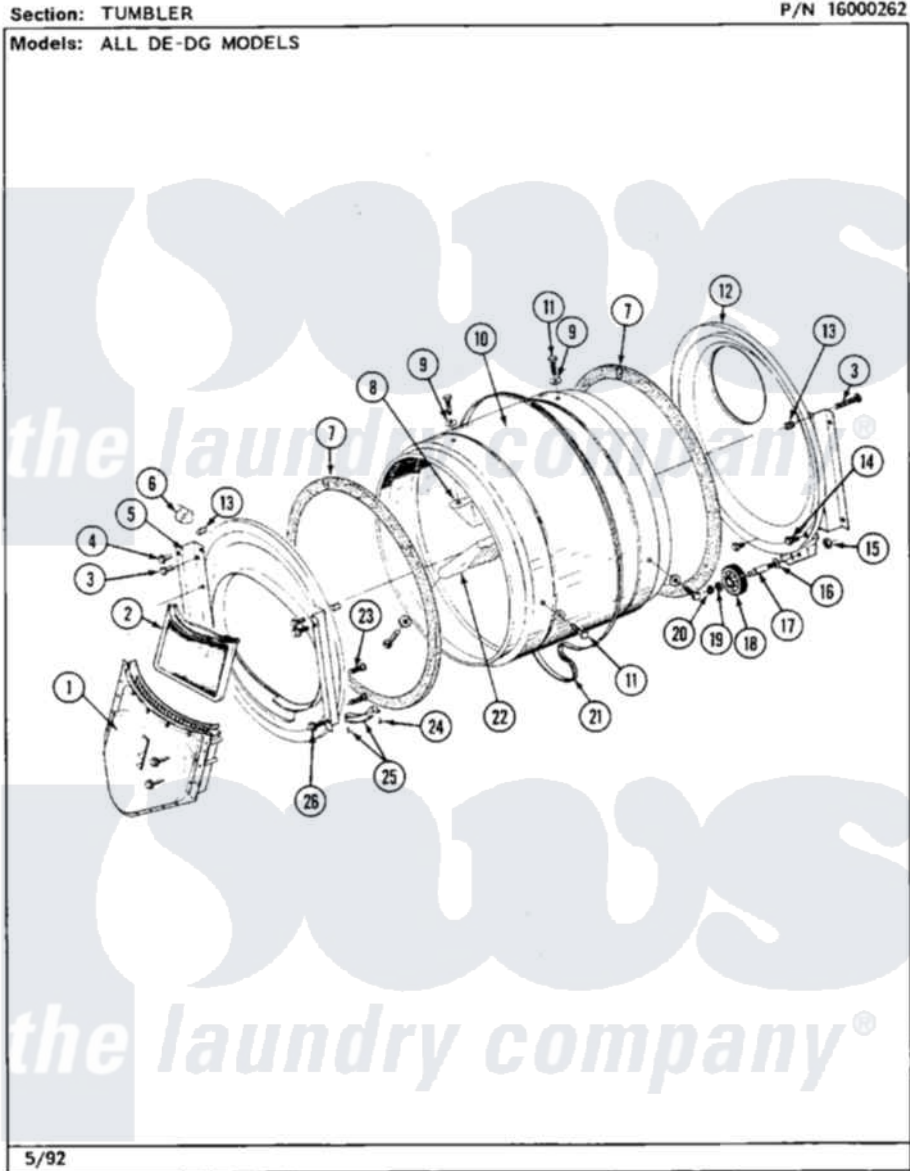

Maytag MDG26DAABW 03 - CABINET-FRONT

12

Maytag [Commercial Maytag MDG26DAABW Dryer Parts](#) Parts Diagram 03 - CABINET-FRONT
Click on the part number to view part

Item	Original Part Number	Replaced By	Status	Part Description
001	307105		Not Available	COVER, TOP ASSY. (WHT)
"	NLA		Not Available	(ALM)
002	NLA		Not Available	COIN DROP ASSY.
003	NLA		Not Available	CONTROL COVER (WHT)
004	212276	W10116760		Screw
005	207940	22001407		Case, Coin Slide
"	207940L	22001408		(ALM)
"	NLA		Not Available	(HVST WHEAT)
006	203188		Not Available	TIMER ACCESS DOOR (WHT)
"	203188L		Not Available	ACCESS DOOR-ALMOND
"	203188M		Not Available	ACCESS DOOR-HARVEST WHEAT
007	Y052740	62739		Nut, Lock
008	214660			Gasket, Control Center
009	211294	90767		Screw, 8A X 3/8 HeX Washer Head Tapping

010	910309		Washer, Mounting Strap
011	NLA	Not Available	MTG. STRAP---NA
012	NLA	Not Available	CABINET (WHT)
013	213007		Xfor Cabinet See Cabinet, Back
014	Y303361	Not Available	BASE ASSY. (UPPER & LOWER)
015	Y310632	1163839	Screw
016	Y305086		Adjustable Leg And Nut
017	Y314137		Foot, Rubber
018	204439		Screw And Fstner Assembly
019	NLA	Not Available	DOOR, ACCESS (WHT)
020	307998L		Front Panel---NA
"	NLA	Not Available	FRONT PANEL ASSY. (WHT)
021	308061	Not Available	DOOR ASSY. COMPLETE (WHT)
"	NLA	Not Available	(ALM)
022	314946		Handle White
"	314972		Handle Door ALM
"	NLA	Not Available	(HVST WHEAT)
023	204445		Screw And Fastener Assembly