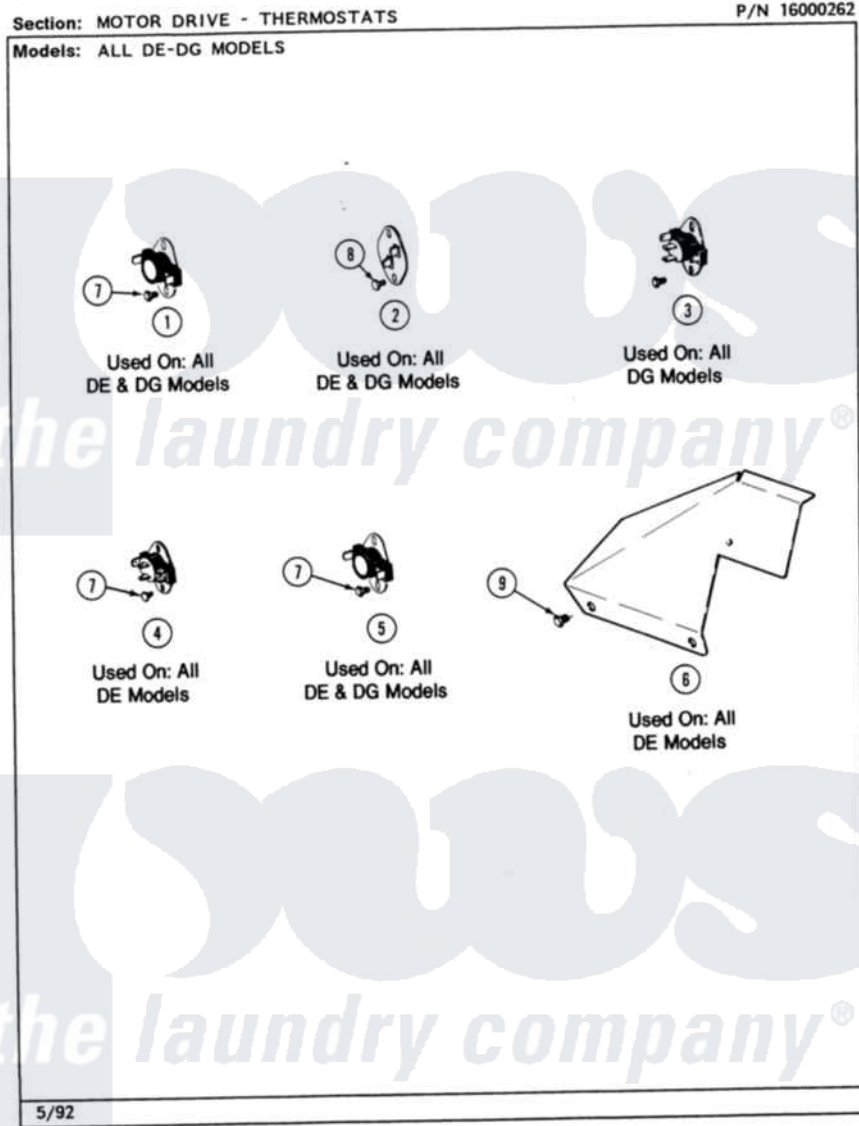

Maytag MDG26DAABW 08 - MOTOR DRIVE-THERMOSTATS

Maytag Commercial Maytag MDG26DAABW Dryer Parts Parts Diagram 08 - MOTOR DRIVE-THERMOSTATS
 Click on the part number to view part

Item	Original Part Number	Replaced By	Status	Part Description
001	303392			Thermostat, Cycling
002	306604			Cut-Off, Thermal Part Not Used
003	306966			Thermostat, Multi-Temp Part Not Used Mdg26ct-MN Only
004	W10124350		Not Available	NOT REQUIRED PART OR SEE NOTE
005	308211			Thermostat, Cool Down
006	W10124350		Not Available	NOT REQUIRED PART OR SEE NOTE
007	211294	90767		Screw, 8A X 3/8 HeX Washer Head Tapping
008	NLA		Not Available	SCREW, THERMAL CUT-OFF
009	W10124350		Not Available	NOT REQUIRED