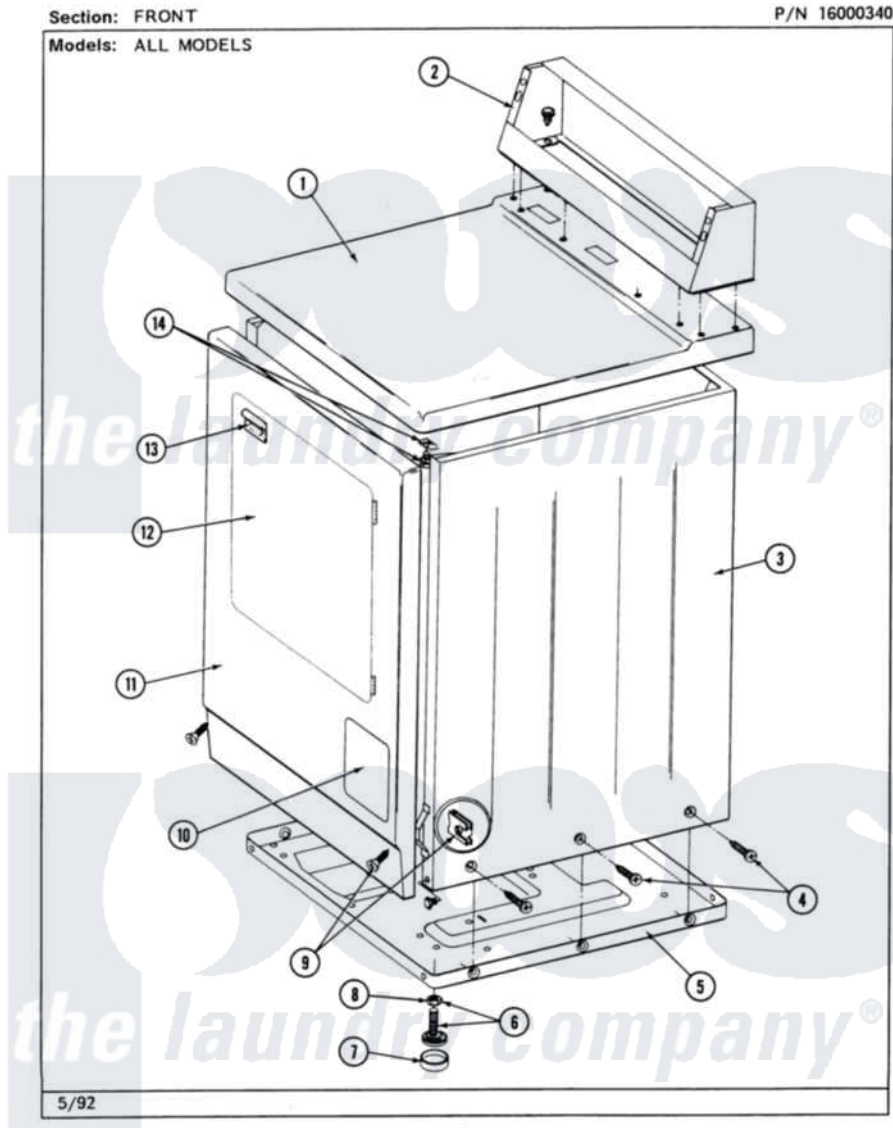

Maytag MDG26MNAAG 01 - FRONT VIEW

2

Maytag [Commercial Maytag MDG26MNAAG Dryer Parts](#) Parts Diagram 01 - FRONT VIEW
Click on the part number to view part

Item	Original Part Number	Replaced By	Status	Part Description
001	307104			Top Cover Assembly
"	NLA		Not Available	(ALM)
002	212276	W10116760		Screw
"	NLA		Not Available	CONSOLE (WHT)
003	NLA		Not Available	CABINET (WHT)
"	Y310632	1163839		Screw
004	213007			Xfor Cabinet See Cabinet, Back
005	Y303361		Not Available	BASE ASSY. (UPPER & LOWER)
006	Y305086			Adjustable Leg And Nut
007	Y314137			Foot, Rubber
008	Y052740	62739		Nut, Lock
009	204439			Screw And Fstner Assembly
010	NLA		Not Available	ACCESS DOOR (WHT)
011	NLA		Not Available	FRONT PANEL ASSY. (WHT)
012	308061		Not Available	DOOR ASSY. COMPLETE

012	300001	Not Available	(WHT)
"	NLA	Not Available	(ALM)
013	314946		Handle White
"	314972		Handle Door ALM
"	NLA	Not Available	(H. WHEAT)
014	204445		Screw And Fastener Assembly