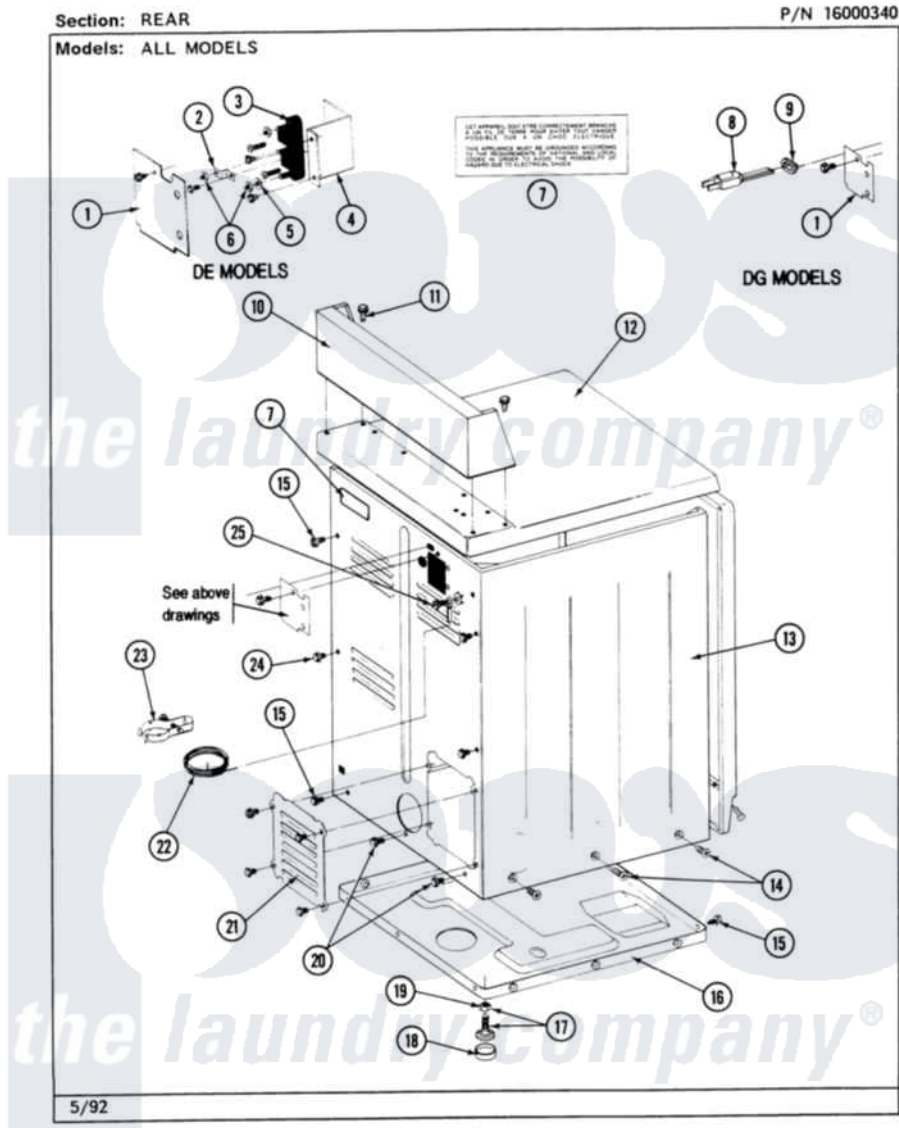

# Maytag MDG26MNAAG 02 - REAR VIEW

Maytag [Commercial Maytag MDG26MNAAG Dryer Parts](#) Parts Diagram 02 - REAR VIEW  
 Click on the part number to view part

| Item | Original Part Number    | Replaced By               | Status        | Part Description   |
|------|-------------------------|---------------------------|---------------|--|
| 001  | <a href="#">Y313561</a> |                           |               | Screw---NA   |
| "    | Y312905                 |                           | Not Available | COVER, TERMINAL  |
| 002  | Y311423                 | <a href="#">489483</a>    |               | Screw 10-32 X 1/2  |
| "    | <a href="#">Y312184</a> |                           |               | Strap, Grounding   |
| 003  | <a href="#">400008</a>  |                           |               | Block, Terminal  |
| "    | <a href="#">Y312209</a> | <a href="#">W10001200</a> |               | Screw  |
| 004  | <a href="#">Y313561</a> |                           |               | Screw---NA   |
| "    | Y310632                 | <a href="#">1163839</a>   |               | Screw  |
| "    | <a href="#">Y312904</a> |                           |               | Bracket, Terminal Block                                      |
| 005  | <a href="#">Y311270</a> |                           |               | Washer, Terminal Block                                       |
| 006  | <a href="#">311484</a>  | <a href="#">112432</a>    |               | Nut  |
| 007  | <a href="#">214519</a>  |                           |               | LABEL, ELECTRICAL INSTR.<br>PART NOT USED-GAS<br>MODELS ONLY |
| 008  | 302521                  |                           | Not Available | CORD, POWER PART NOT<br>USED-GAS MODELS ONLY                 |
| "    | 305168                  | <a href="#">33002916</a>  |               | Power Cord, Canadian 240V                                    |