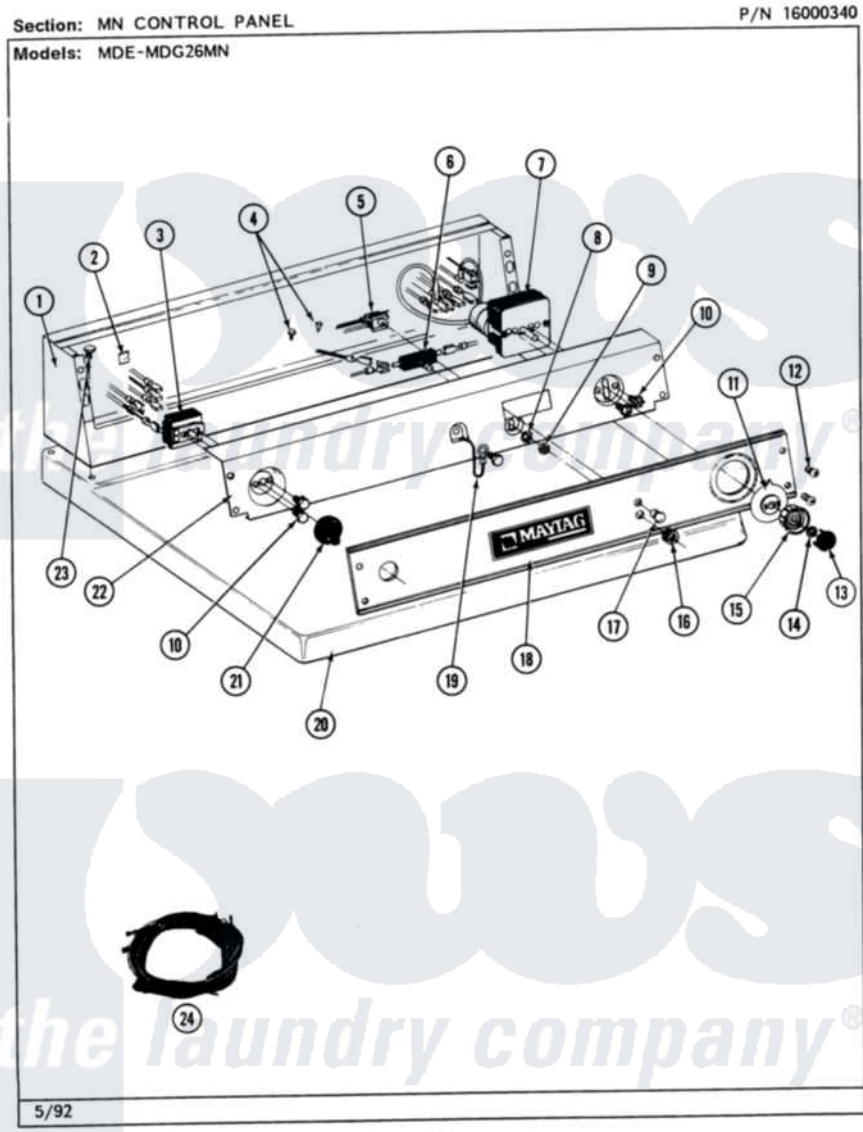

Maytag MDG26MNAAG 03 - CONTROL PANEL (MN)

10

Maytag [Commercial Maytag MDG26MNAAG Dryer Parts](#) Parts Diagram 03 - CONTROL PANEL (MN)
 Click on the part number to view part

Item	Original Part Number	Replaced By	Status	Part Description
001	NLA		Not Available	CONSOLE (WHT)
002	215003			Fastener, Panel And Bracket
003	307237	W10327105		Switch, Cycle Selection
004	211294	90767		Screw, 8A X 3/8 HeX Washer Head Tapping
"	Y314322	211251		Screw, Transformer
005	204075		Not Available	PILOT LAMP (DG MODELS ONLY)
006	306940	W10149462		Switch, Push-To-Start
007	305214			Timer
"	Y304585			Timer Motor RPR For 305214 Timer Only
008	312751			Lockwasher, Start Switch
009	Y312706	422617		Nut
010	Y313588	488234		Screw 8-32 X 1/4
011	314725	33001500		Dial, Timer Indicator
012	212277			Screw, No.8 X 1/2 Inch

013	314723	W10133501	Cap, Knob
014	312273		Nut, Control Knob
015	314724		Knob For Timer
016	Y312702		Knurled Nut, Start Switch
017	215564		Lens, Indicator Light
018	314909	33001021	Panel, Control
019	205810		Wire, Ground
"	211252		Screw, Ground Wire
020	307104		Top Cover Assembly
"	NLA	Not Available	(ALM)
021	306938		Knob, Selector Switch
022	NLA	Not Available	BACK UP PLATE (WHT)
023	212276	W10116760	Screw
024	308510		Wire Harness, Main
"	NLA	Not Available	WIRE HARNESS