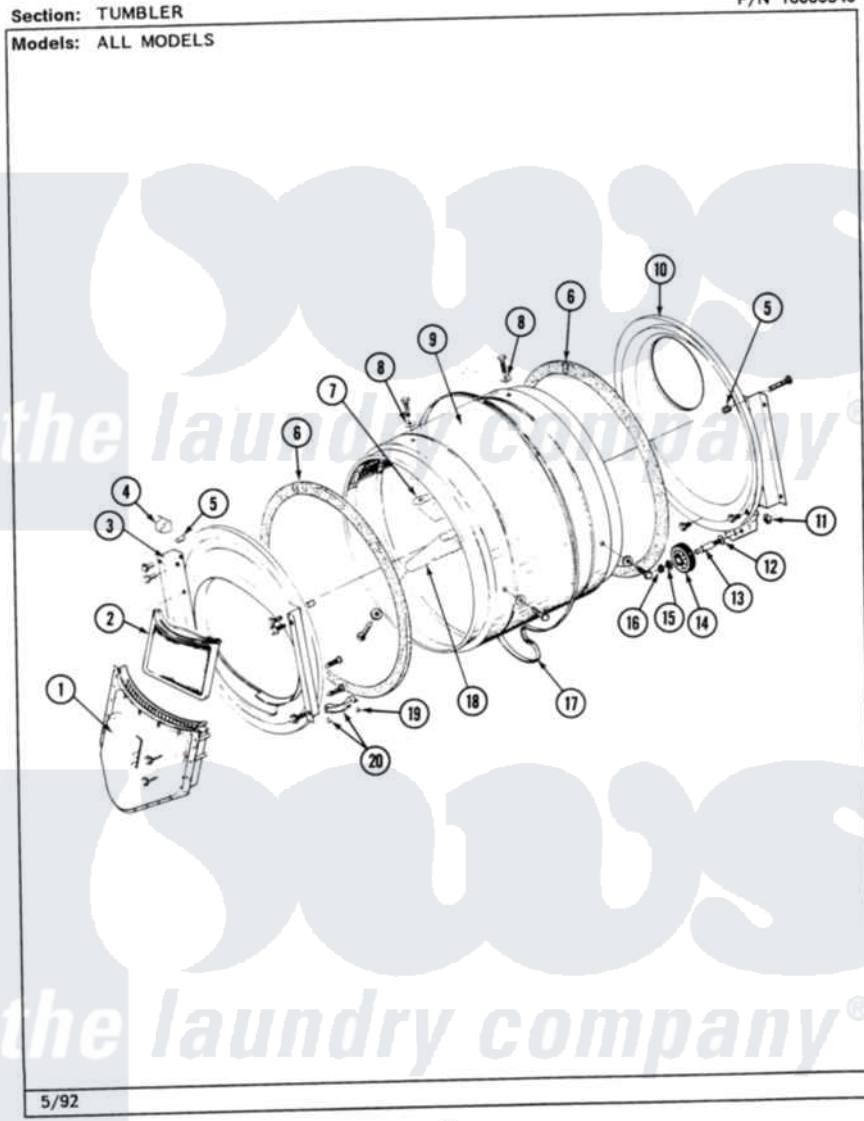

Maytag MDG26MNAAG 05 - TUMBLER

P/N 16000340

26

Maytag [Commercial Maytag MDG26MNAAG Dryer Parts](#) Parts Diagram 05 - TUMBLER
Click on the part number to view part

Item	Original Part Number	Replaced By	Status	Part Description
001	Y307112	33001016		Outlet Duct Assembly
"	Y314110	33002917		Screw, No.10-16
002	307108	33002970		Lint Filte
003	307109	33001179		Front, Tumbler
"	Y313561			Screw---NA
"	NLA		Not Available	SCREW
"	Y310632	1163839		Screw
004	Y310376			Clip, Door Switch Harness
005	NLA		Not Available	COVER, THREAD
006	314820			Seal, Tumbler
007	314803	33001012		Baffle
"	Y310759			Screw, Tumbler Baffles
008	314158			Washer, Baffle To Tumbler
009	306663		Not Available	TUMBLER W/BAFFLES
"	314802		Not Available	TUMBLER W/OUT BAFFLES
010	211294	90767		Screw, 8A X 3/8 HeX Washer Head Tapping

"	Y307114	33001178	Back, Tumbler
"	Y308544	33001178	Back, Tumbler
011	312538	33001443	Nut, Hex
012	Y313347	312535	Washer, Vault Mounting Brk.
013	Y312948	6-3129480	Shaft- Tumbler
014	Y303373	12001541	Drum Roller/Washer Assembly--W
015	312535		Washer, Vault Mounting Brk.
016	410233	9703438	Ring-Retrn
017	Y312959		Poly "V" Belt For Tumbler
018	314804	33001004	Baffle, Tall
"	Y310759		Screw, Tumbler Baffles
019	210720		Rivet, Bearing To Tumbler Fmt
020	306508		Tumbler Bearing Kit ---W