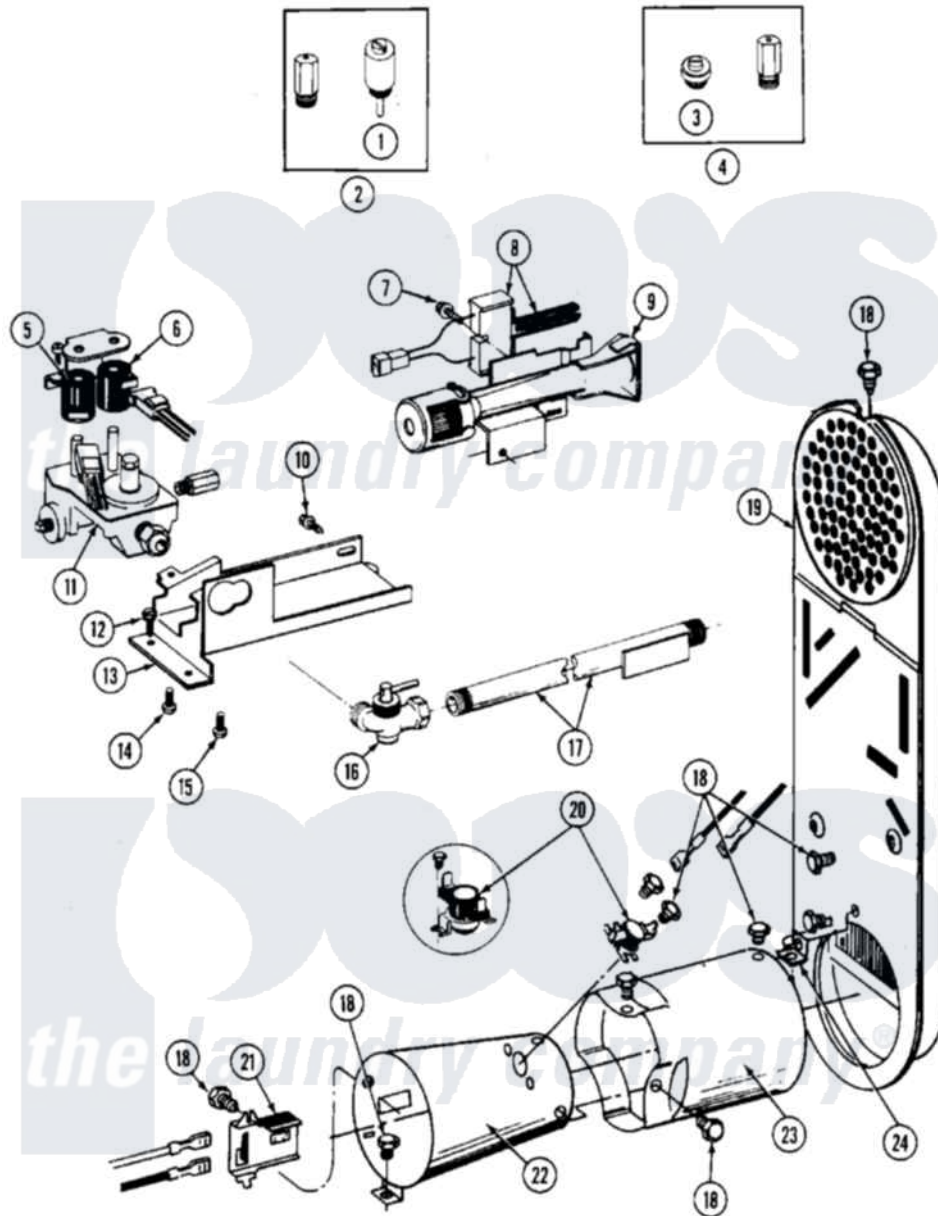

# Maytag MDG26MNAAG 06 - GAS VALVE

Maytag [Commercial Maytag MDG26MNAAG Dryer Parts](#) Parts Diagram 06 - GAS VALVE  
 Click on the part number to view part

Item	Original Part Number	Replaced By	Status	Part Description
001	306184		Not Available	PLUG, BLOCKING (LPG REGULATOR)
002	Y308378	<a href="#">W10402145</a>		LP Gas Con
003	314602	<a href="#">694424</a>		Leak, Limiter
004	Y308377		Not Available	CONVERSION KIT (LP TO NATURAL)
005	<a href="#">306106</a>			Coil, Holding And Booster--W
006	306105	<a href="#">694540</a>		Coil, 60 Hz
007	<a href="#">304971</a>			Screw Note: Screw, Igniter
008	304970	<a href="#">4391996</a>		Ignitor
009	304974	<a href="#">33002793</a>		Burner Assembly
010	Y310632	<a href="#">1163839</a>		Screw
011	<a href="#">308345</a>			Valve, Gas
012	<a href="#">Y313561</a>			Screw---NA
013	<a href="#">314566</a>			Gas Control Bracket
014	314082	<a href="#">90767</a>		Screw, 8A X 3/8 HeX Washer Head Tapping

015	<a href="#">Y313559</a>		Screw
016	<a href="#">Y303349</a>		Angle Shut-Off, Gas Valve
017	Y303383	<a href="#">33001735</a>	Pipe And Bracket Assembly Series 18 Not Needed Use Vavle
018	<a href="#">211294</a>	<a href="#">90767</a>	Screw, 8A X 3/8 HeX Washer Head Tapping
019	<a href="#">307119</a>		Duct, Inlet Assembly
"	Y308504	Not Available	INLET DUCT ASSEMBLY
020	<a href="#">305169</a>		Thermostat, Hi-Limit Gas
021	Y303377	<a href="#">338906</a>	Radiant, Sensor
022	<a href="#">Y303368</a>		Cone, Combustion
"	<a href="#">Y308548</a>		Combustion Cone Assembly
023	<a href="#">Y303841</a>		Cone, Extension
024	<a href="#">Y312890</a>		Retainer, Heater Chamber