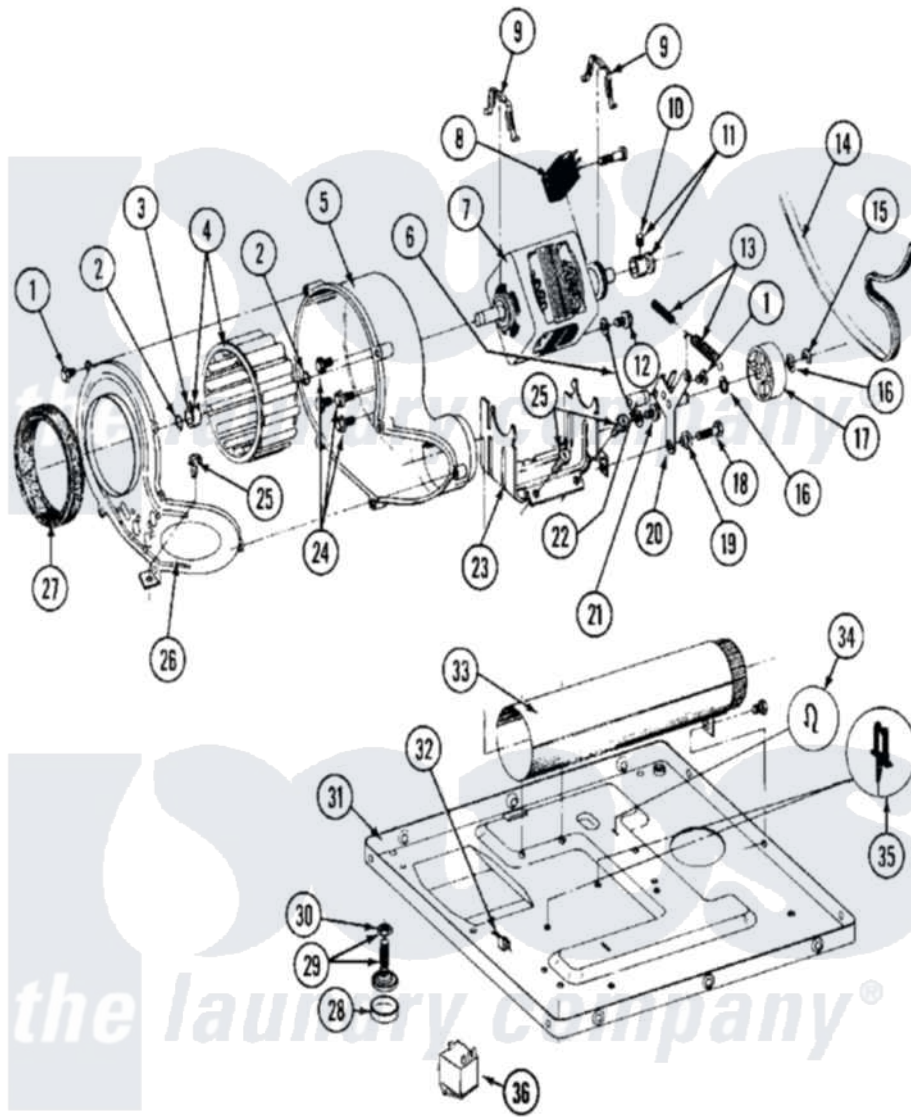

Maytag MDG26MNAAG 07 - MOTOR DRIVE, BLOWER & BASE FRAME

Maytag Commercial Maytag MDG26MNAAG Dryer Parts Diagram 07 - MOTOR DRIVE, BLOWER & BASE FRAME

Click on the part number to view part

Item	Original Part Number	Replaced By	Status	Part Description
001	Y312961	W10116751		Screw
002	410233	9703438		Ring-Retrn
003	312967			Clamp, Blower Housing
004	Y303836			Blower Wheel Assembly And Clamp
005	Y312893			Housing, Blower
006	901220			Ground Wire
007	Y303358	W10410999		Motor-Drive
008	306207		Not Available	(PROD. No.303358-8 & No.303358-9)
"	NLA		Not Available	SWITCH, MOTOR START-PROD.
"	Y303877		Not Available	SWITCH, MOTOR EXTERNAL START No.303358-2, No.303358-4, 303358-7
"	Y303879			Switch, Motor External Start
009	Y015825			Clip, Motor To Motor Support
010	Y053241			Set Screw, Motor Pulley

011	Y305185	6-3051850	Pulley- MO
012	910343	488234	Screw 8-32 X 1/4
013	Y303945		IDLER SPRING ASSY. W/PLUG
014	Y312959		Poly "V" Belt For Tumbler
015	312958	354987	Ring, Retaining
016	Y312527		Washer, Idler Shaft
017	Y303705	6-3037050	Pulley- ID
018	Y014874		Screw, Idler Arm And Sleeve
019	Y312894	315772	Sleeve, Idler Arm
020	Y303363	6-3033630	Idler Arm
021	211294	90767	Screw, 8A X 3/8 HeX Washer Head Tapping
022	Y313582	W10116756	Spacer
023	NLA	Not Available	SUPPORT, MOTOR
024	Y310632	1163839	Screw
025	Y313561		Screw----NA
026	314778	Not Available	COVER, BLOWER HOUSING
027	Y312901		Seal, Housing Cover
028	210684		Foot, Adjustable Leg
029	Y302699	22003428	Leg, Adjustable
030	210385		Lock Nut For Adjustable Leg
031	Y303361	Not Available	BASE ASSY. (UPPER & LOWER)
032	Y310376		Clip, Door Switch Harness
033	Y303442		EXHAUST DUCT ASSEMBLY
034	410490		Spring, Retainer Wire Harness
035	Y313262	W10116752	Retainer-
036	306199		Relay, Heater